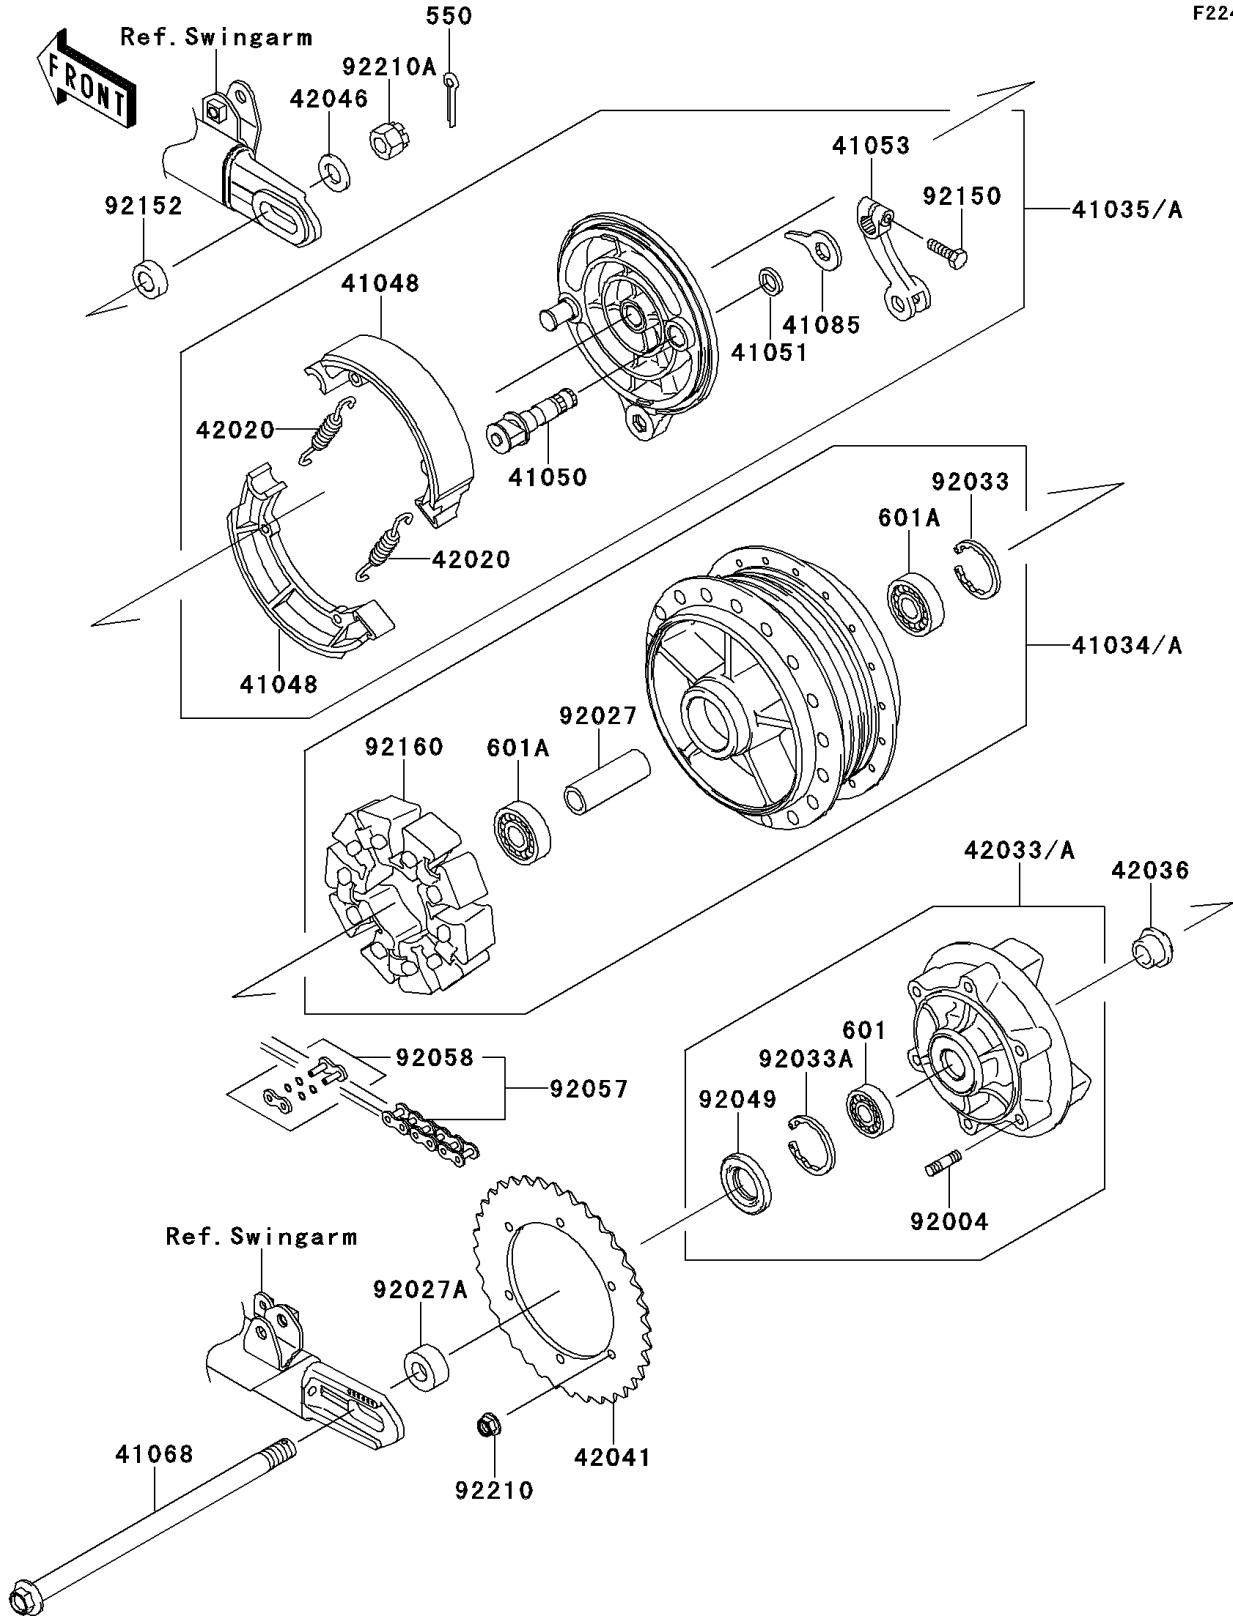

2013 W800 (European) PARTS DIAGRAM

Rear Hub

F2240

2013 W800 (European) PARTS LIST

Rear Hub

ITEM NAME	PART NUMBER	QUANTITY
PIN-COTTER,4.0X35 (Ref # 550)	550AA4035	1
BEARING-BALL,#6205G (Ref # 601)	601B6205G	1
BEARING-BALL,#6303UG (Ref # 601A)	601B6303UG	2
DRUM-ASSY,REAR BRAKE,SILVER (Ref # 41034A)	41034-0070-458	1
PANEL-ASSY-BRAKE,RR (Ref # 41035)	41035-0087	1
SHOE-BRAKE (Ref # 41048)	41048-1130	2
CAM-BRAKE (Ref # 41050)	41050-1065	1
SEAL,BRAKE CAM (Ref # 41051)	41051-003	1
LEVER-BRAKE CAM (Ref # 41053)	41053-1093	1
AXLE,RR,16X267 (Ref # 41068)	41068-0088	1
INDICATOR (Ref # 41085)	41085-1060	1
SPRING,BRAKE SHOE (Ref # 42020)	42020-004	2
COUPLING-ASSY,RR HUB (Ref # 42033A)	42033-0052	1
SLEEVE,RR AXLE,L=22 (Ref # 42036)	42036-1233	1
SPROCKET-HUB,37T (Ref # 42041)	42041-0093	1
WASHER,17.3X32X3.2 (Ref # 42046)	42046-009	1
STUD,10X19 (Ref # 92004)	92004-0028	6
COLLAR,L=104 (Ref # 92027)	92027-1714	1
COLLAR,RR HUB (Ref # 92027A)	92027-1784	1
RING-SNAP,47MM (Ref # 92033)	92033-1042	1
RING-SNAP,52MM (Ref # 92033A)	92033-1043	1
SEAL-OIL (Ref # 92049)	92049-1287	1
CHAIN,DRIVE,EK520MVXLX104L (Ref # 92057)	92057-0213	1
JOINT-CHAIN,DRIVE (Ref # 92058)	92058-0021	1
BOLT,8X27 (Ref # 92150)	92150-1797	1
COLLAR,17.2X30X9.5 (Ref # 92152)	92152-0916	1
DAMPER,SHOCK,RR HUB (Ref # 92160)	92160-1524	1
NUT,LOCK,FLANGED,10MM (Ref # 92210)	92210-0276	6
NUT,CASTLE,16MM (Ref # 92210A)	92210-1171	1