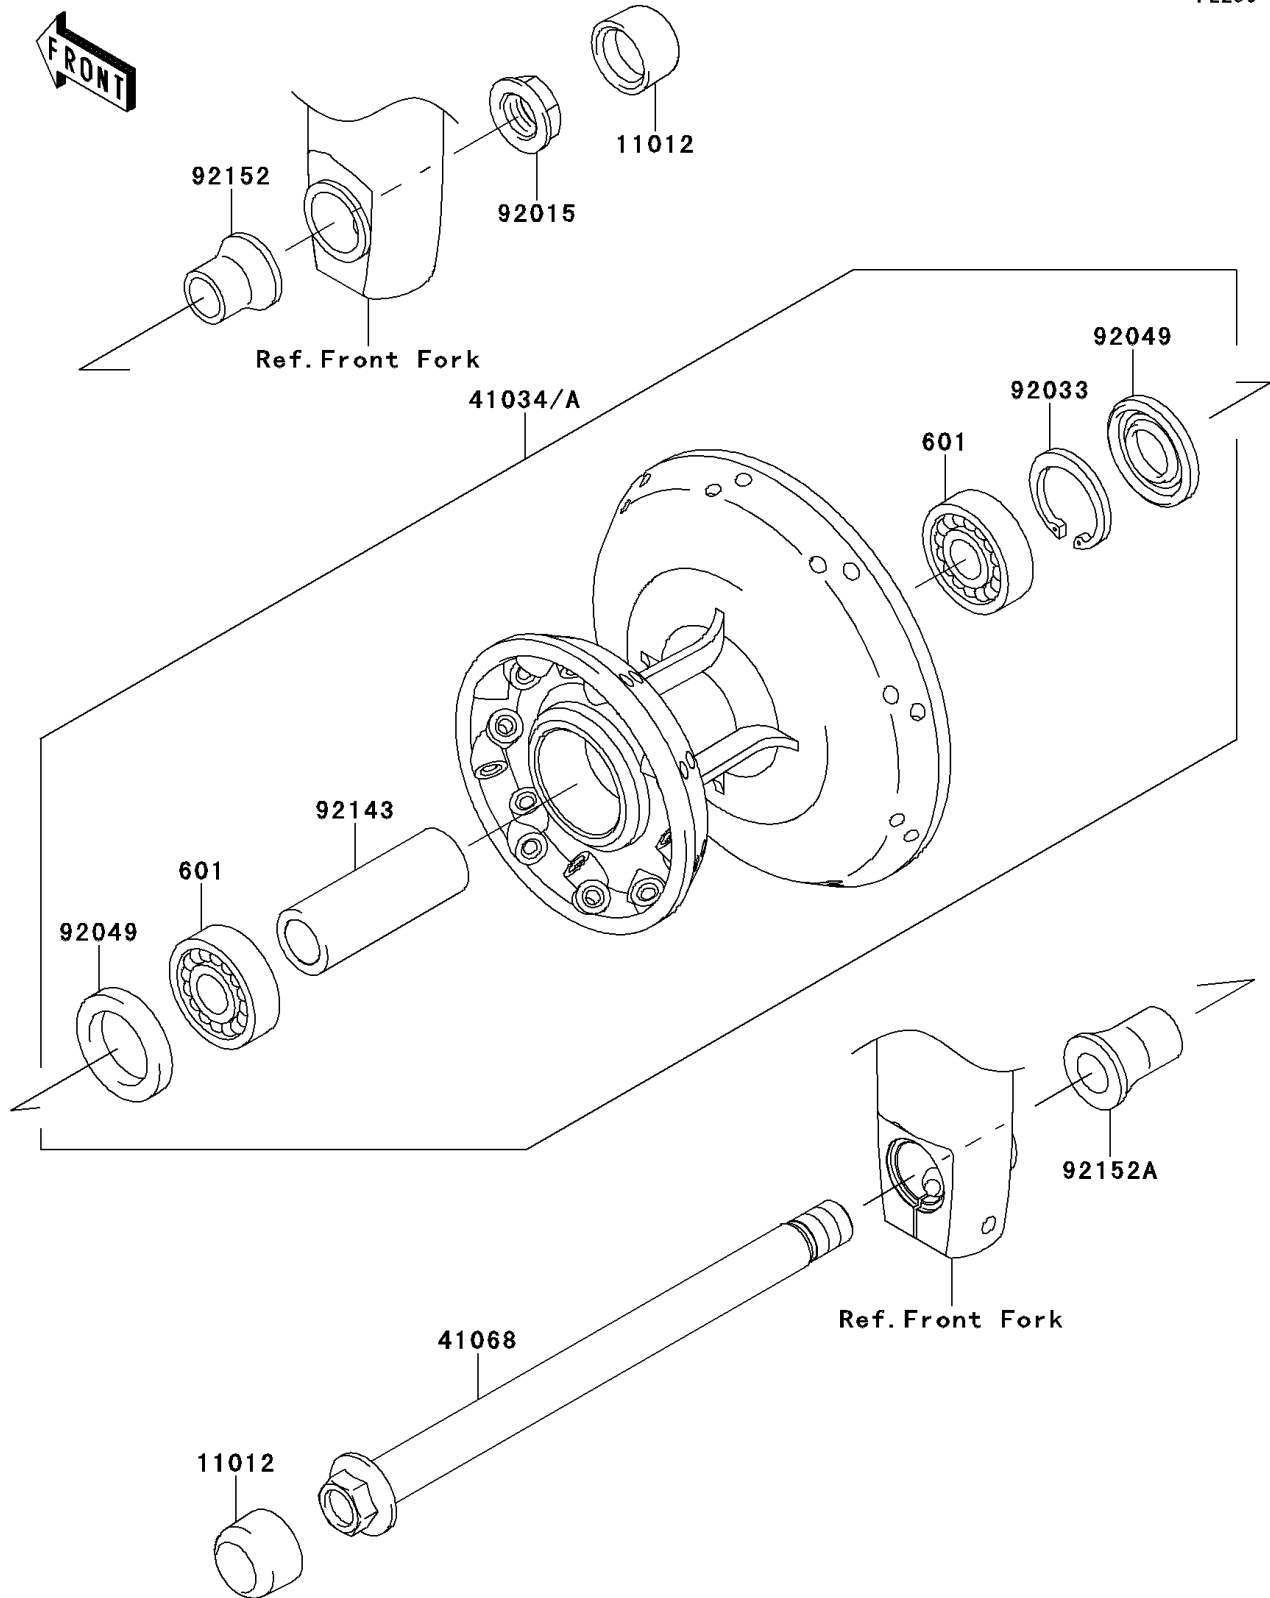

2013 W800 (European)

PARTS DIAGRAM

Front Hub

F2230

2013 W800 (European)

PARTS LIST

Front Hub

ITEM NAME	PART NUMBER	QUANTITY
BEARING-BALL,#6203UG (Ref # 601)	601B6203UG	2
CAP,AXLE NUT (Ref # 11012)	11012-1591	2
DRUM-ASSY,FRONT BRAKE,BLACK (Ref # 41034)	41034-1322-10	1
AXLE,FR,16X232 (Ref # 41068)	41068-0086	1
NUT,16MM (Ref # 92015)	92015-1465	1
RING-SNAP,40MM (Ref # 92033)	92033-1040	1
SEAL-OIL,AG1258AO (Ref # 92049)	92049-1110	2
COLLAR,17.2X25X69 (Ref # 92143)	92143-1208	1
COLLAR,FR AXLE,RH,L=25.5 (Ref # 92152)	92152-1160	1
COLLAR,FR AXLE,LH,L=31.5 (Ref # 92152A)	92152-1307	1