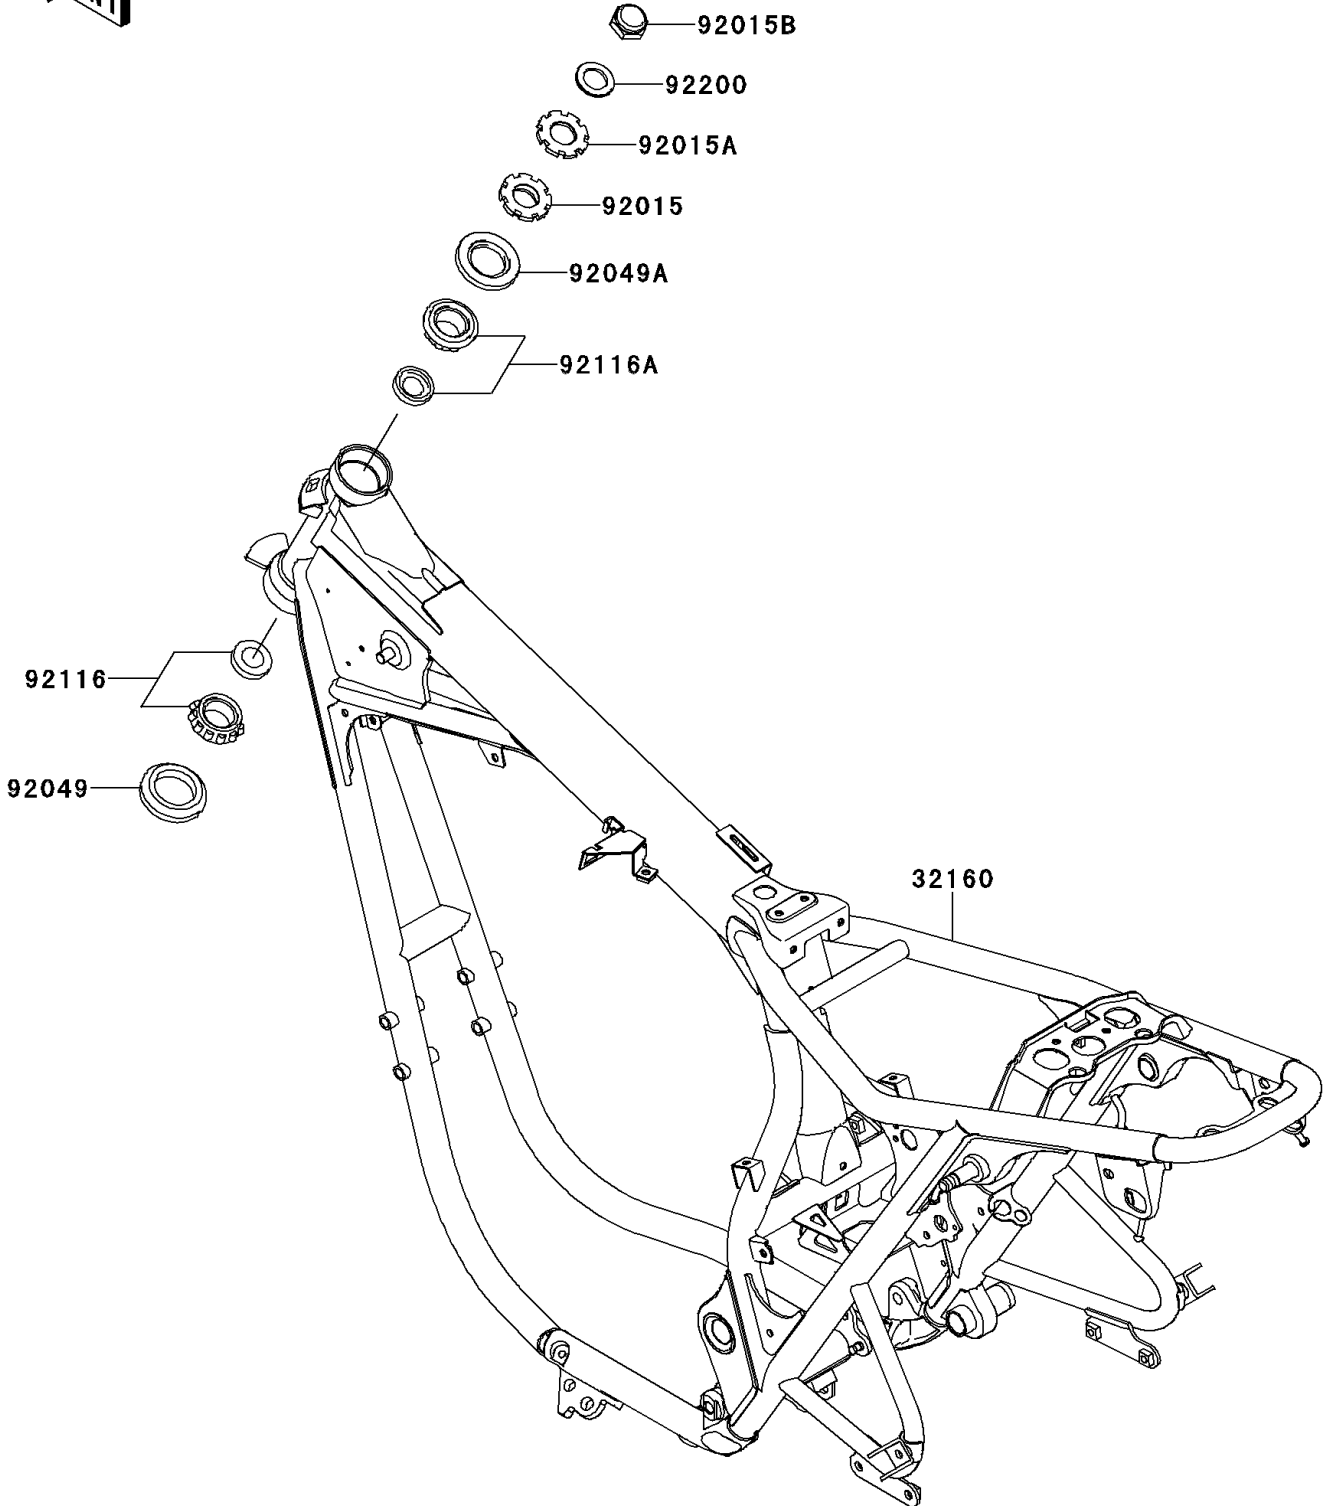

2013 W800 (European) PARTS DIAGRAM

Frame

F2120

2013 W800 (European) PARTS LIST

Frame

ITEM NAME	PART NUMBER	QUANTITY
FRAME-COMP (Ref # 32160)	32160-0529	1
NUT,25MM (Ref # 92015)	92015-1803	1
NUT,25MM (Ref # 92015A)	92015-1810	1
NUT,CAP,22MM (Ref # 92015B)	92015-1873	1
SEAL-OIL,XMHE36X52X4J (Ref # 92049)	92049-1162	1
SEAL-OIL,STEERING STEM (Ref # 92049A)	92049-1214	1
BEARING-ROLLER,HR320/28XJ (Ref # 92116)	92116-1009	1
BEARING-ROLLER,HI-CAP32005JR-1 (Ref # 92116A)	92116-1056	1
WASHER,22.5X36X3.2 (Ref # 92200)	92200-0134	1