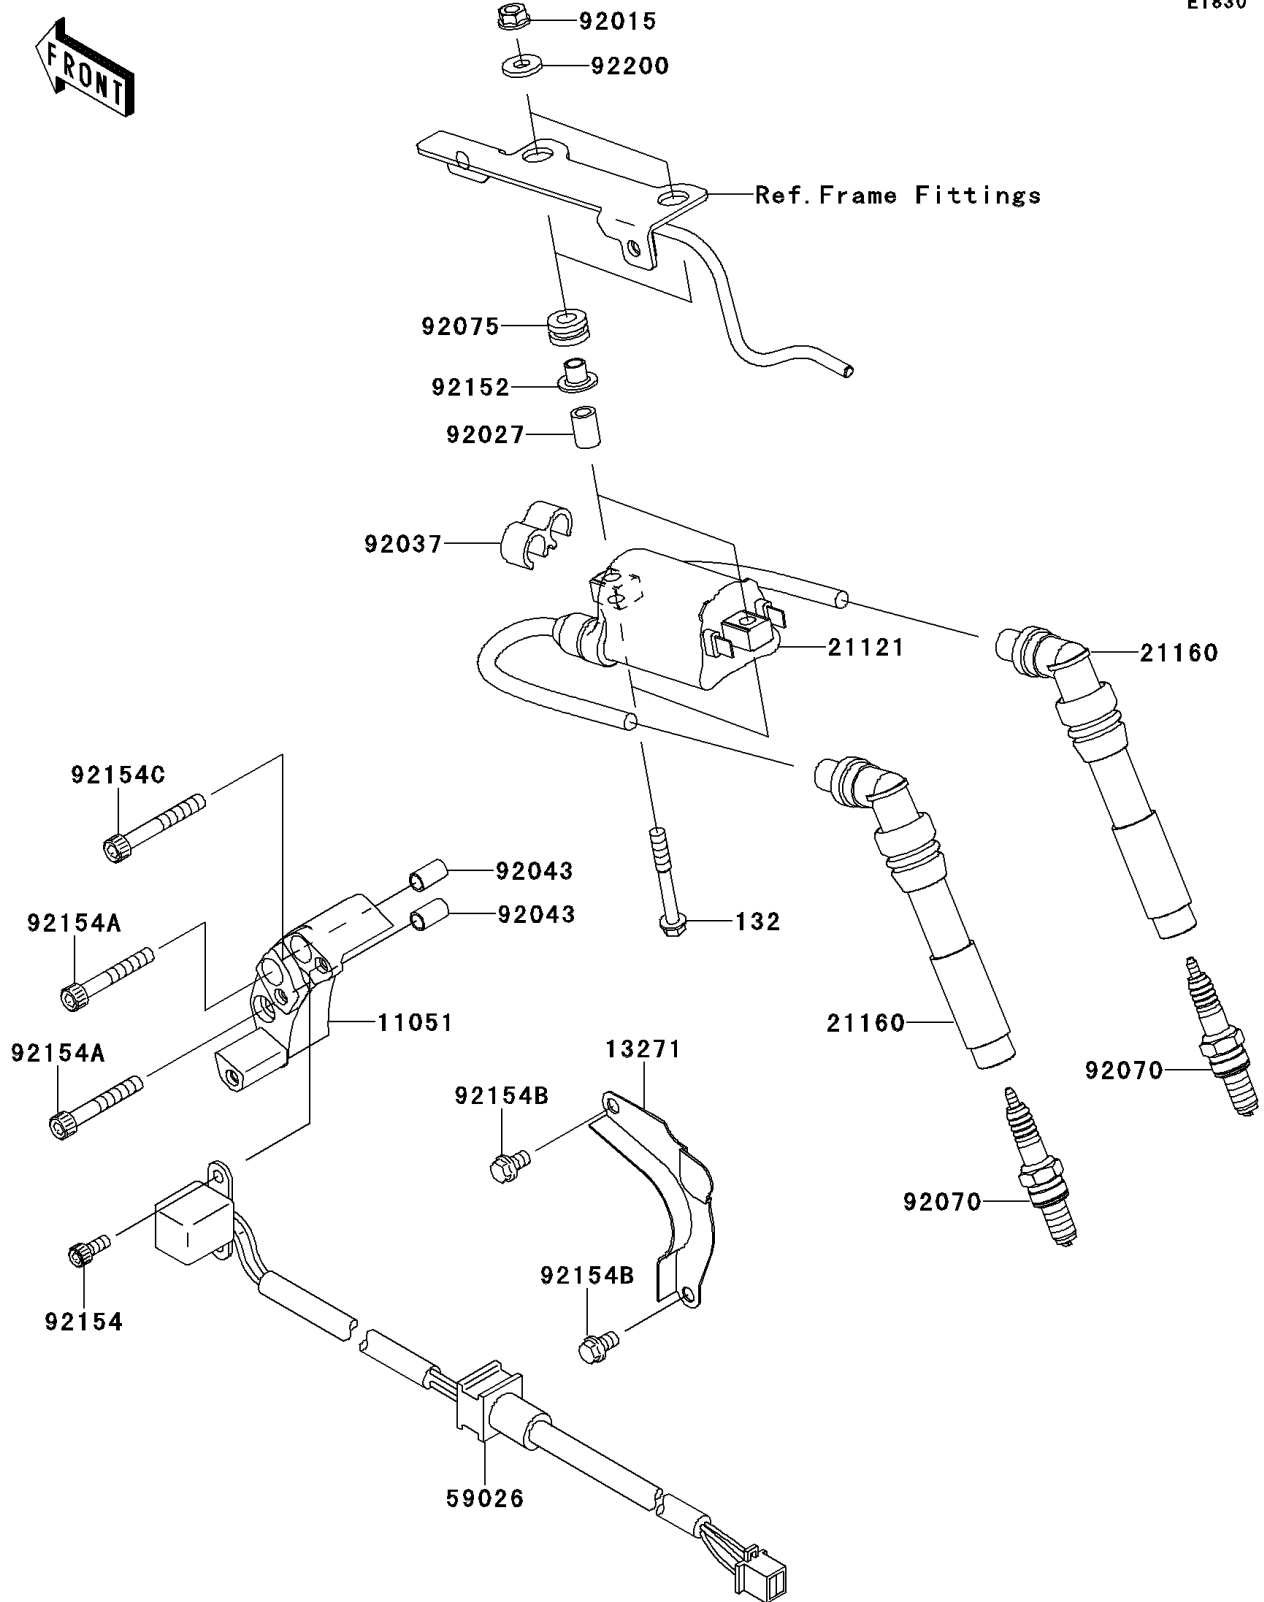

2014 W800 (European) PARTS DIAGRAM

Ignition System

E1830

2014 W800 (European) PARTS LIST

Ignition System

| ITEM NAME | PART NUMBER | QUANTITY |
|-------------------------------------|-------------|----------|
| BOLT-FLANGED-SMALL,6X45 (Ref # 132) | 132BB0645 | 2 |
| BRACKET,PULSING COIL (Ref # 11051) | 11051-1213 | 1 |
| PLATE (Ref # 13271) | 13271-1189 | 1 |
| COIL-IGNITION (Ref # 21121) | 21121-1283 | 1 |
| CAP-ASSY-PLUG (Ref # 21160) | 21160-0016 | 2 |
| COIL-PULSING (Ref # 59026) | 59026-0554 | 1 |
| NUT,FLANGED,6MM (Ref # 92015) | 92015-1367 | 2 |
| COLLAR,6.3X10X14 (Ref # 92027) | 92027-1453 | 2 |
| CLAMP,CORD (Ref # 92037) | 92037-1603 | 1 |
| PIN,6.2X8X14 (Ref # 92043) | 92043-1263 | 2 |
| PLUG-SPARK,CR8E(NGK) (Ref # 92070) | 92070-0019 | 2 |
| DAMPER (Ref # 92075) | 92075-1912 | 2 |
| COLLAR,6.3X8.3X9.2 (Ref # 92152) | 92152-0237 | 2 |
| BOLT,SOCKET,5X12 (Ref # 92154) | 92154-0503 | 2 |
| BOLT,SOCKET,6X40 (Ref # 92154A) | 92154-0505 | 2 |
| BOLT,FLANGED,6X10 (Ref # 92154B) | 92154-0507 | 2 |
| BOLT,SOCKET,6X45 (Ref # 92154C) | 92154-0508 | 1 |
| WASHER,6.5X16X2 (Ref # 92200) | 92200-0312 | 2 |