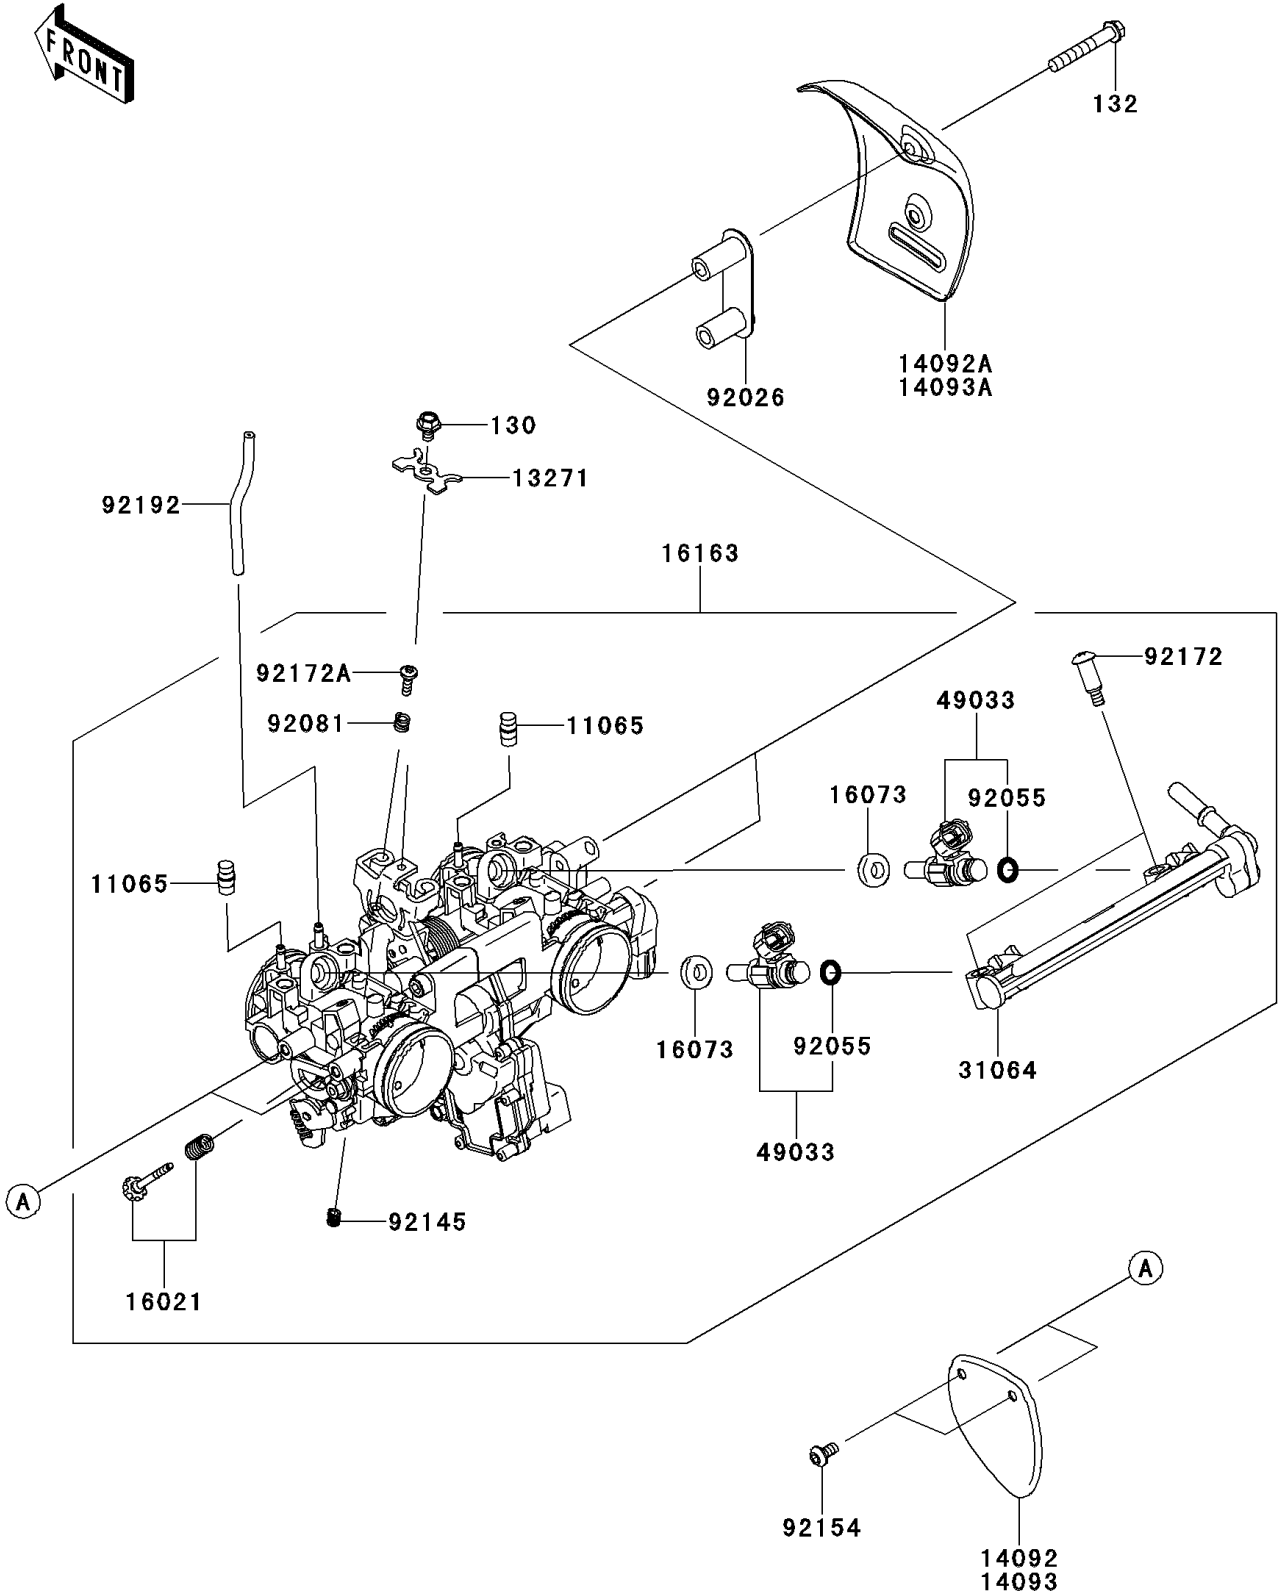

# 2013 W800 (European) PARTS DIAGRAM

Throttle

E1510

## 2013 W800 (European) PARTS LIST

### Throttle

ITEM NAME	PART NUMBER	QUANTITY
BOLT-FLANGED,5X8 (Ref # 130)	130BA0508	1
BOLT-FLANGED-SMALL,6X40 (Ref # 132)	132E0640	2
CAP (Ref # 11065)	11065-0018	2
PLATE (Ref # 13271)	13271-0056	1
COVER,LH (Ref # 14092)	14092-0229	1
COVER,RH (Ref # 14092A)	14092-0230	1
SCREW-THROTTLE STOP (Ref # 16021)	16021-0054	1
INSULATOR (Ref # 16073)	16073-0129	2
THROTTLE-ASSY,TTK34 (Ref # 16163)	16163-0171	1
PIPE-COMP,FUEL (Ref # 31064)	31064-0591	1
NOZZLE-INJECTION (Ref # 49033)	49033-0028	2
SPACER (Ref # 92026)	92026-0166	1
RING-O,INJECTION NOZZLE (Ref # 92055)	92055-0124	2
SPRING (Ref # 92081)	92081-1620	1
SPRING (Ref # 92145)	92145-0816	1
BOLT,SOCKET,5X10 (Ref # 92154)	92154-0211	2
SCREW,PIPE INJECTION (Ref # 92172)	92172-0064	2
SCREW (Ref # 92172A)	92172-0505	1
TUBE,3X7X110 (Ref # 92192)	92192-0931	1