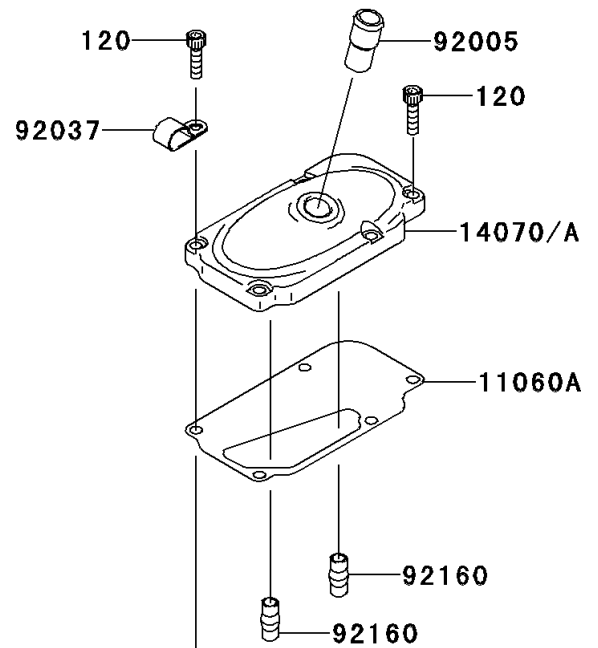

2013 W800 (European)

PARTS DIAGRAM

Breather Cover/Oil Pan

E1432

2013 W800 (European)

PARTS LIST

Breather Cover/Oil Pan

ITEM NAME	PART NUMBER	QUANTITY
BOLT-SOCKET,6X22 (Ref # 120)	120CC0622	5
GASKET,OIL PAN (Ref # 11060)	11060-1895	1
GASKET,BREATHER BODY COVER (Ref # 11060A)	11060-1930	1
BODY-BREATHER (Ref # 14070)	14070-0007	1
PAN-OIL (Ref # 49034)	49034-0041	1
FITTING,BREATHER (Ref # 92005)	92005-1238	1
CLAMP (Ref # 92037)	92037-1608	1
GASKET,12X22X2 (Ref # 92065)	92065-097	1
PLUG,12X15 (Ref # 92066)	92066-0079	1
BOLT,FLANGED-SMALL,6X25 (Ref # 92151)	92151-1930	10
BOLT,FLANGED,6X25 (Ref # 92154)	92154-0490	2
DAMPER,BREATHER BODY (Ref # 92160)	92160-1987	2