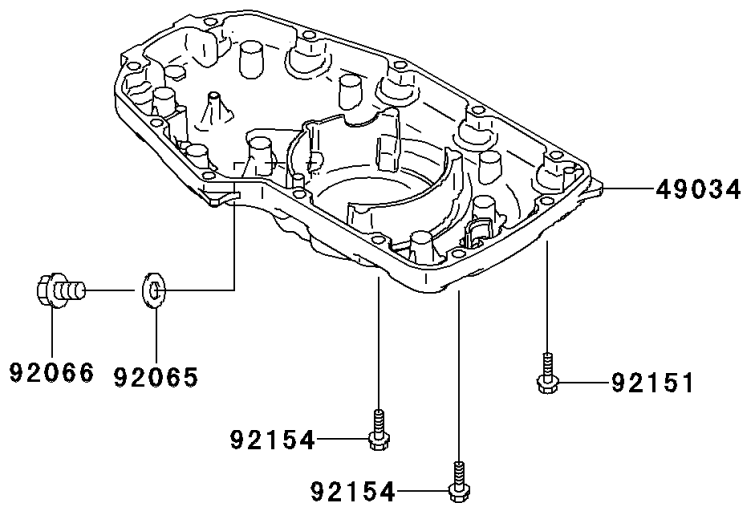

2013 W800 (European)

PARTS DIAGRAM

Breather Cover/Oil Pan

E1432

2013 W800 (European)

PARTS LIST

Breather Cover/Oil Pan

ITEM NAME	PART NUMBER	QUANTITY
BOLT-SOCKET,6X22 (Ref # 120)	120CC0622	5
GASKET,OIL PAN (Ref # 11060)	11060-1895	1
GASKET,BREATHER BODY COVER (Ref # 11060A)	11060-1930	1
BODY-BREATHER (Ref # 14070)	14070-0007	1
PAN-OIL (Ref # 49034)	49034-0041	1
FITTING,BREATHER (Ref # 92005)	92005-1238	1
CLAMP (Ref # 92037)	92037-1608	1
GASKET,12X22X2 (Ref # 92065)	92065-097	1
PLUG,12X15 (Ref # 92066)	92066-0079	1
BOLT,FLANGED-SMALL,6X25 (Ref # 92151)	92151-1930	10
BOLT,FLANGED,6X25 (Ref # 92154)	92154-0490	2
DAMPER,BREATHER BODY (Ref # 92160)	92160-1987	2