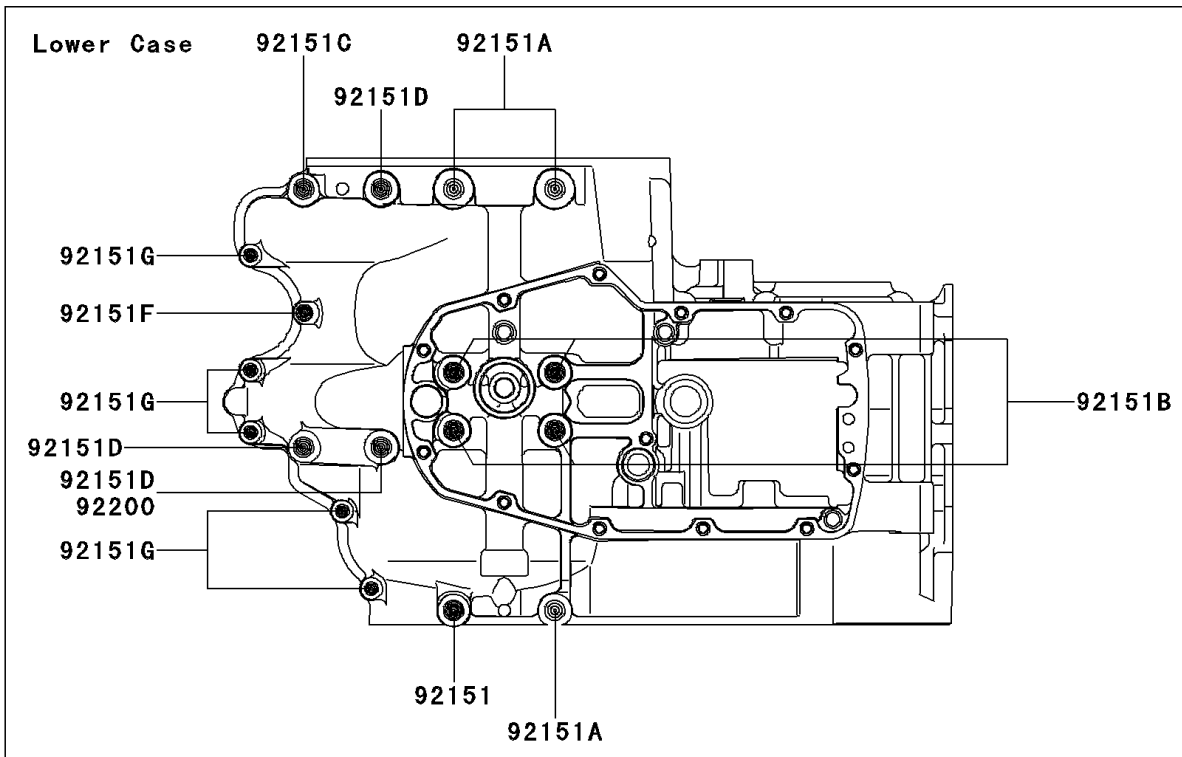

# 2013 W800 (European) PARTS DIAGRAM

## Crankcase Bolt Pattern

E1412

### Crankcase Bolt Pattern

ITEM NAME	PART NUMBER	QUANTITY
BOLT,6X70 (Ref # 92150)	92150-1549	1
BOLT,9X90 (Ref # 92151)	92151-1458	1
BOLT,9X110 (Ref # 92151A)	92151-1459	3
BOLT,9X130 (Ref # 92151B)	92151-1460	4
BOLT,8X60 (Ref # 92151C)	92151-1461	1
BOLT,8X73 (Ref # 92151D)	92151-1462	7
BOLT,8X50 (Ref # 92151E)	92151-1463	2
BOLT,6X32 (Ref # 92151F)	92151-1464	1
BOLT,6X45 (Ref # 92151G)	92151-1465	6
BOLT,6X117 (Ref # 92151H)	92151-1467	2
WASHER,8.5X16X1.2 (Ref # 92200)	92200-1063	2