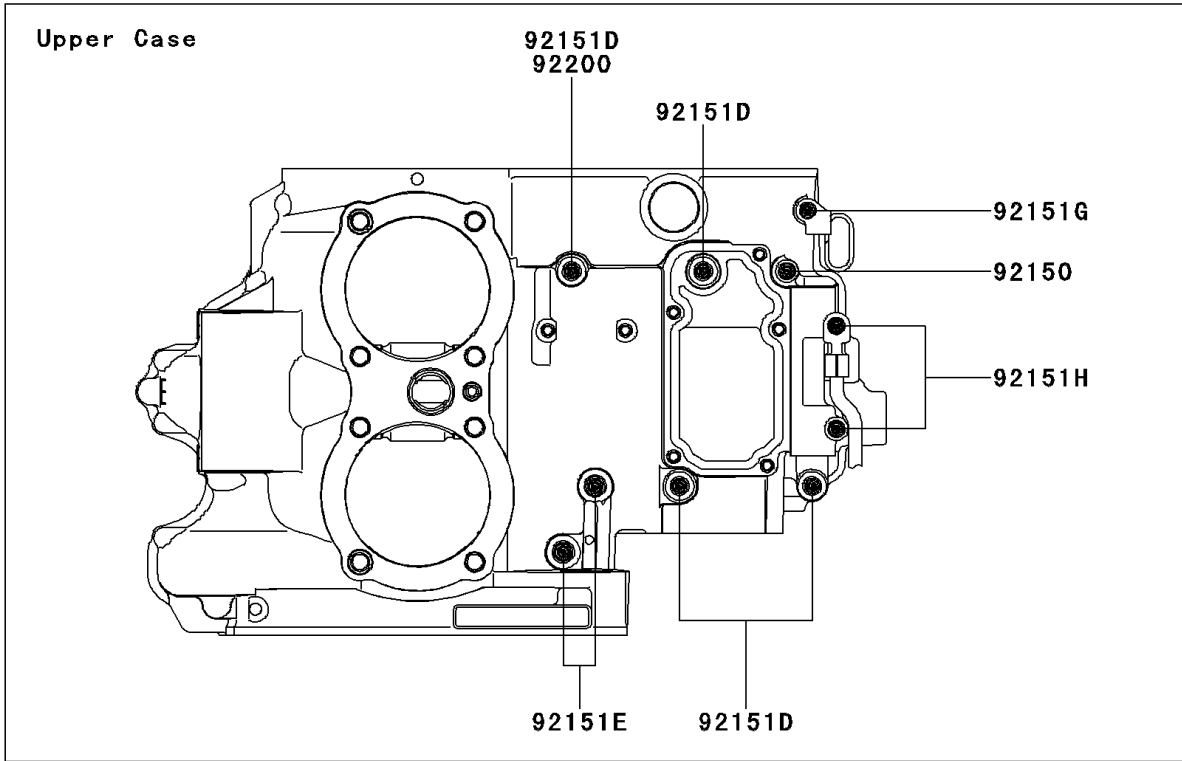

# 2013 W800 (European) PARTS DIAGRAM

## Crankcase Bolt Pattern

E1412

### Crankcase Bolt Pattern

ITEM NAME	PART NUMBER	QUANTITY
BOLT,6X70 (Ref # 92150)	92150-1549	1
BOLT,9X90 (Ref # 92151)	92151-1458	1
BOLT,9X110 (Ref # 92151A)	92151-1459	3
BOLT,9X130 (Ref # 92151B)	92151-1460	4
BOLT,8X60 (Ref # 92151C)	92151-1461	1
BOLT,8X73 (Ref # 92151D)	92151-1462	7
BOLT,8X50 (Ref # 92151E)	92151-1463	2
BOLT,6X32 (Ref # 92151F)	92151-1464	1
BOLT,6X45 (Ref # 92151G)	92151-1465	6
BOLT,6X117 (Ref # 92151H)	92151-1467	2
WASHER,8.5X16X1.2 (Ref # 92200)	92200-1063	2