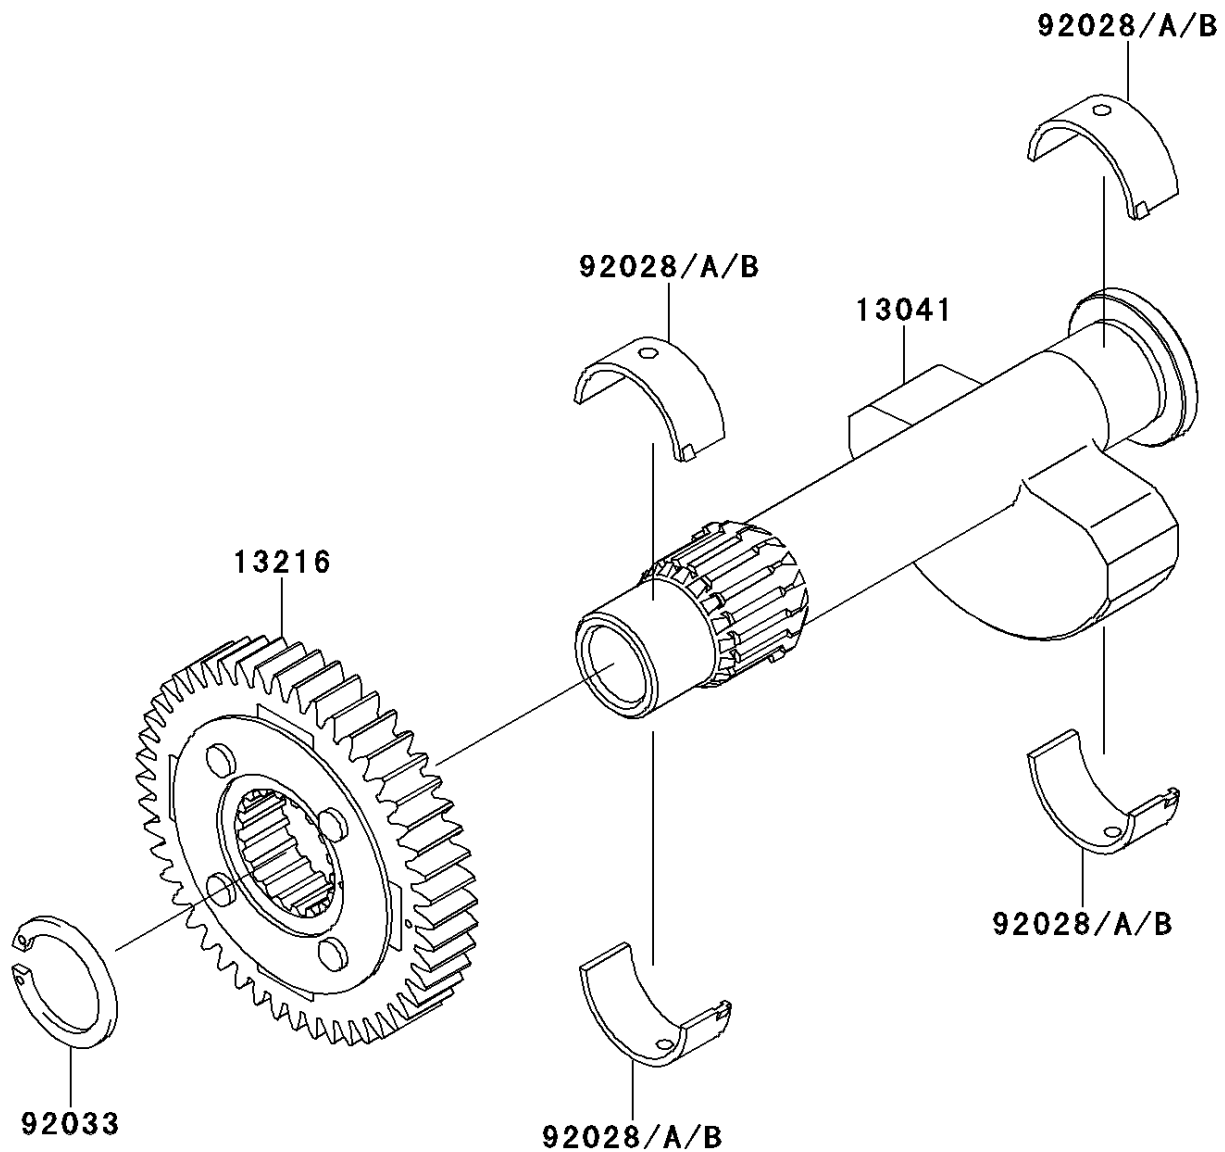

2013 W800 (European) PARTS DIAGRAM

Balancer

E1323

2013 W800 (European) PARTS LIST

Balancer

ITEM NAME	PART NUMBER	QUANTITY
BALANCER (Ref # 13041)	13041-1124	1
GEAR-COMP,BALANCER (Ref # 13216)	13216-1179	1
BUSHING,BALANCER SHAFT,BLUE (Ref # 92028)	92028-1909	4
BUSHING,BALANCER SHAFT,BLACK (Ref # 92028A)	92028-1910	AR
BUSHING,BALANCER SHAFT,BROWN (Ref # 92028B)	92028-1911	AR
RING-SNAP (Ref # 92033)	92033-1302	1