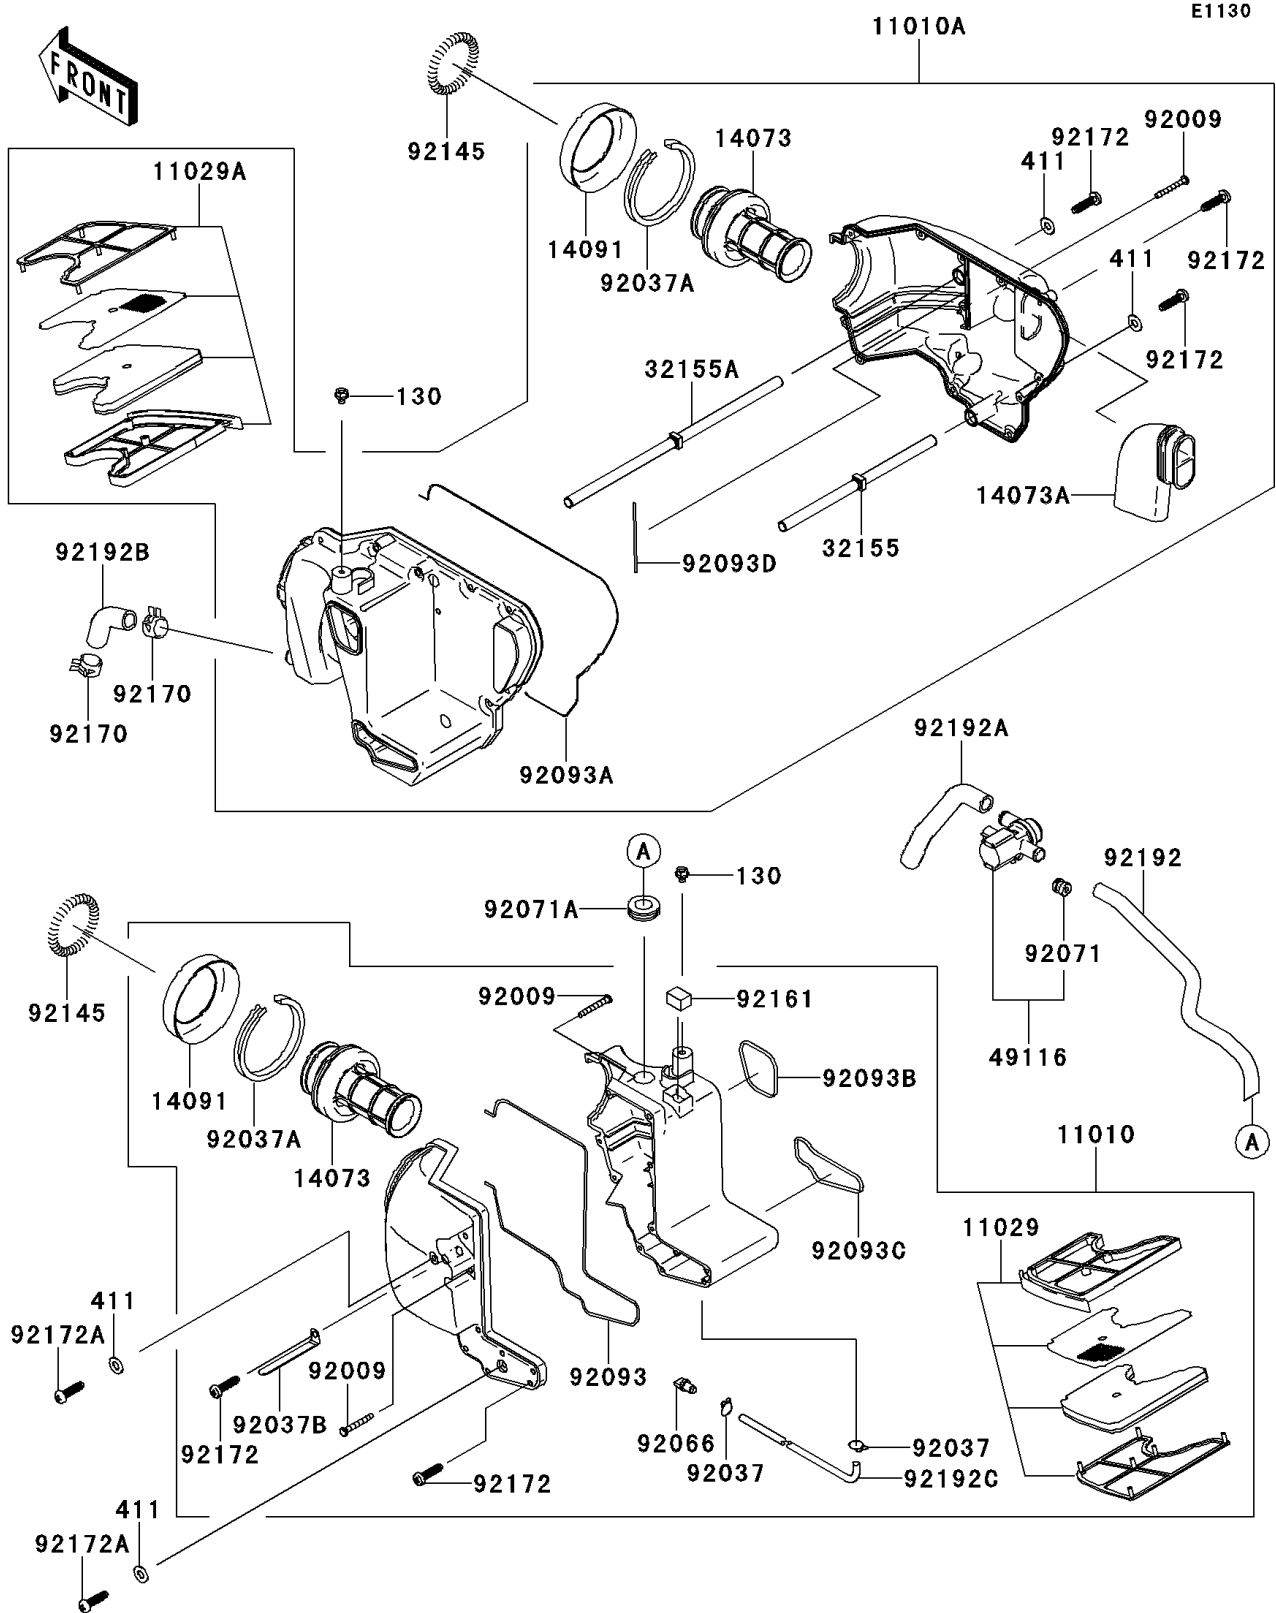

2013 W800 (European) PARTS DIAGRAM

Air Cleaner

2013 W800 (European) PARTS LIST

Air Cleaner

ITEM NAME	PART NUMBER	QUANTITY
BOLT-FLANGED,6X8 (Ref # 130)	130BA0608	2
WASHER-PLAIN,5MM,BLACK (Ref # 411)	411AB0500	4
FILTER-ASSY-AIR,LH (Ref # 11010)	11010-0215	1
FILTER-ASSY-AIR,RH (Ref # 11010A)	11010-0216	1
ELEMENT-ASSY-AIR FILTER,LH (Ref # 11029)	11029-0012	1
ELEMENT-ASSY-AIR FILTER,RH (Ref # 11029A)	11029-0013	1
DUCT (Ref # 14073)	14073-0300	2
DUCT,INTAKE (Ref # 14073A)	14073-0301	1
COVER,AIR FILTER (Ref # 14091)	14091-1088	2
PIPE,L=218 (Ref # 32155)	32155-0462	1
PIPE,L=303 (Ref # 32155A)	32155-0463	1
VALVE-ASSY,AIR CUT (Ref # 49116)	49116-0017	1
SCREW,TAPPING,5X40 (Ref # 92009)	92009-1263	5
CLAMP,TUBE (Ref # 92037)	92037-147	2
CLAMP,69MM (Ref # 92037A)	92037-1631	2
CLAMP (Ref # 92037B)	92037-1679	1
PLUG,DRAIN (Ref # 92066)	92066-1211	1
GROMMET (Ref # 92071)	92071-0026	1
GROMMET,AIR SUCTION VALVE (Ref # 92071A)	92071-1249	1
SEAL (Ref # 92093)	92093-1492	1
SEAL (Ref # 92093A)	92093-1493	1
SEAL (Ref # 92093B)	92093-1496	1
SEAL (Ref # 92093C)	92093-1497	1
SEAL (Ref # 92093D)	92093-1498	1
SPRING (Ref # 92145)	92145-0795	2
DAMPER (Ref # 92161)	92161-1115	1
CLAMP (Ref # 92170)	92170-1060	2
SCREW,TAPPING,5X20 (Ref # 92172)	92172-0009	22
SCREW,TAPPING,5X20 (Ref # 92172A)	92172-0011	2

2013 W800 (European) PARTS LIST

Air Cleaner

ITEM NAME	PART NUMBER	QUANTITY
TUBE,ACV-A/C (Ref # 92192)	92192-0916	1
TUBE,HEAD-ACV (Ref # 92192A)	92192-0917	1
TUBE,BREATHER (Ref # 92192B)	92192-0972	1
TUBE,DRAIN (Ref # 92192C)	92192-1034	1