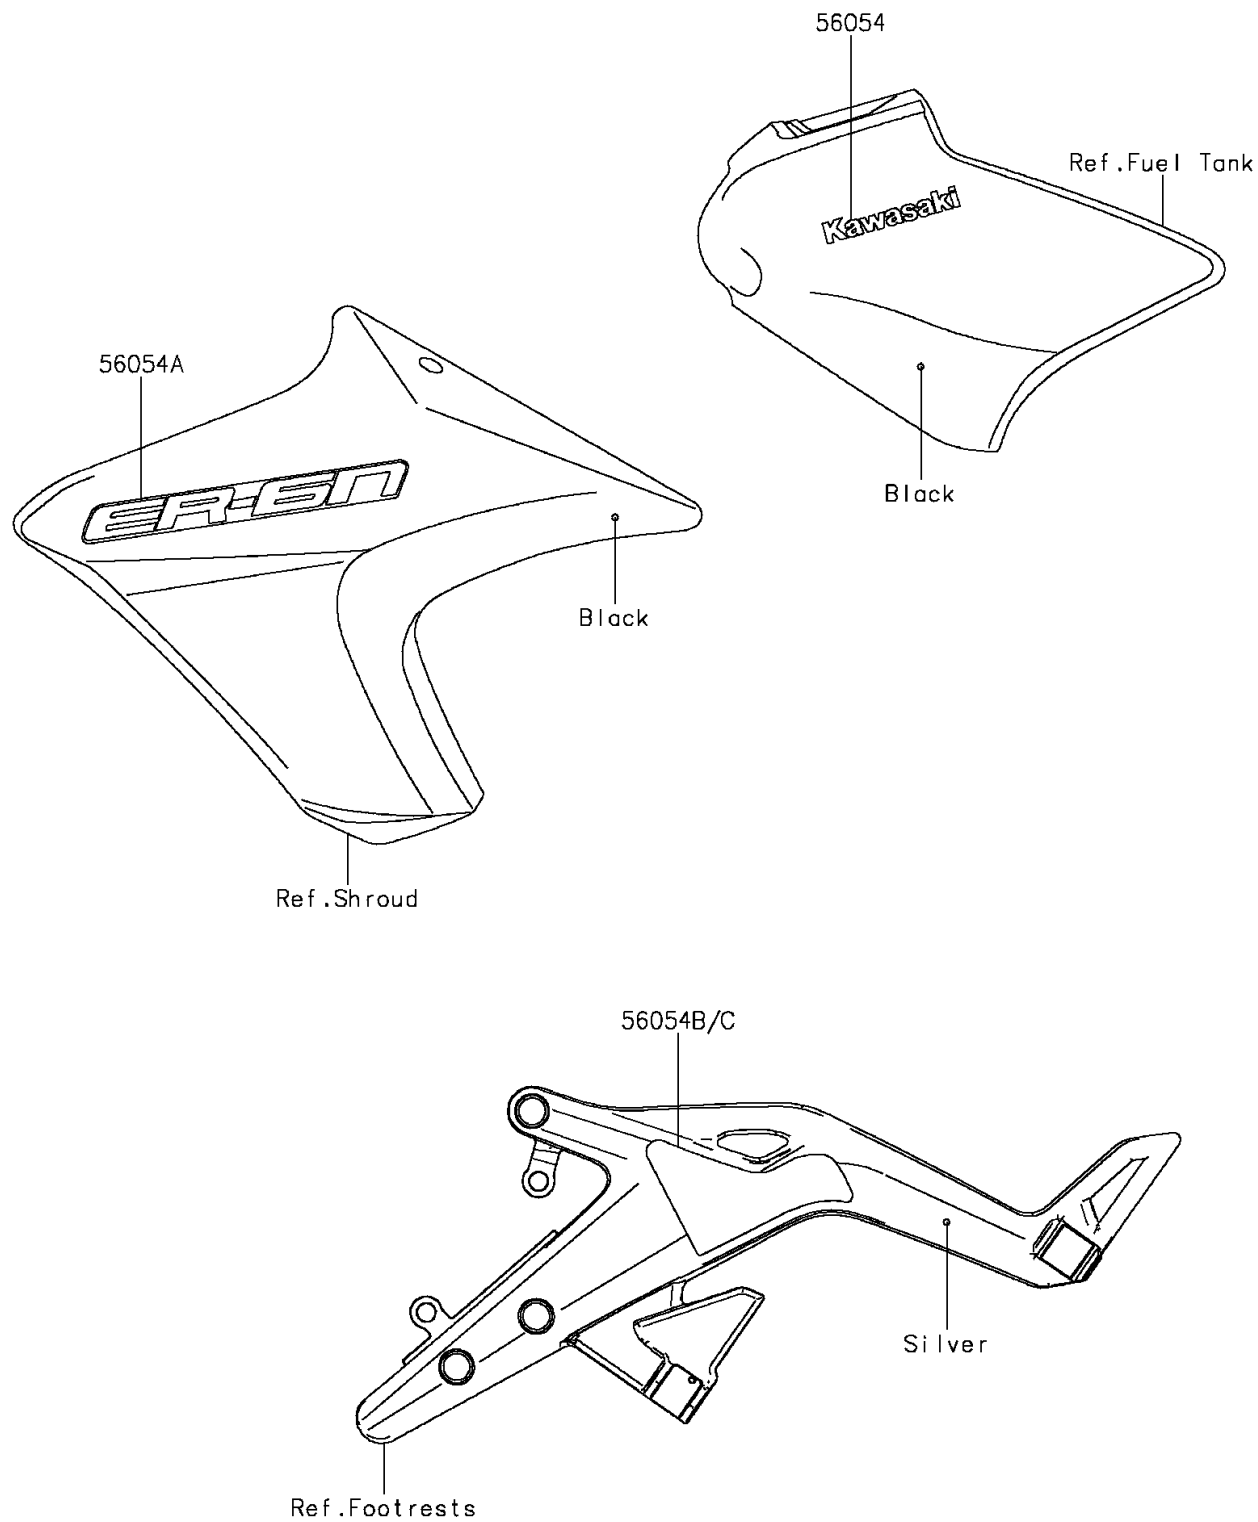

2012 ER-6n (European) PARTS DIAGRAM

Decals(Black)(ECF)

F2861

2012 ER-6n (European) PARTS LIST

Decals(Black)(ECF)

ITEM NAME	PART NUMBER	QUANTITY
MARK,TANK COVER,KAWASAKI (Ref # 56054)	56054-0886	1
MARK,SHROUD,ER-6N (Ref # 56054A)	56054-0887	1
MARK,STEP STAY,LH (Ref # 56054B)	56054-0920	1
MARK,STEP STAY,RH (Ref # 56054C)	56054-0921	1