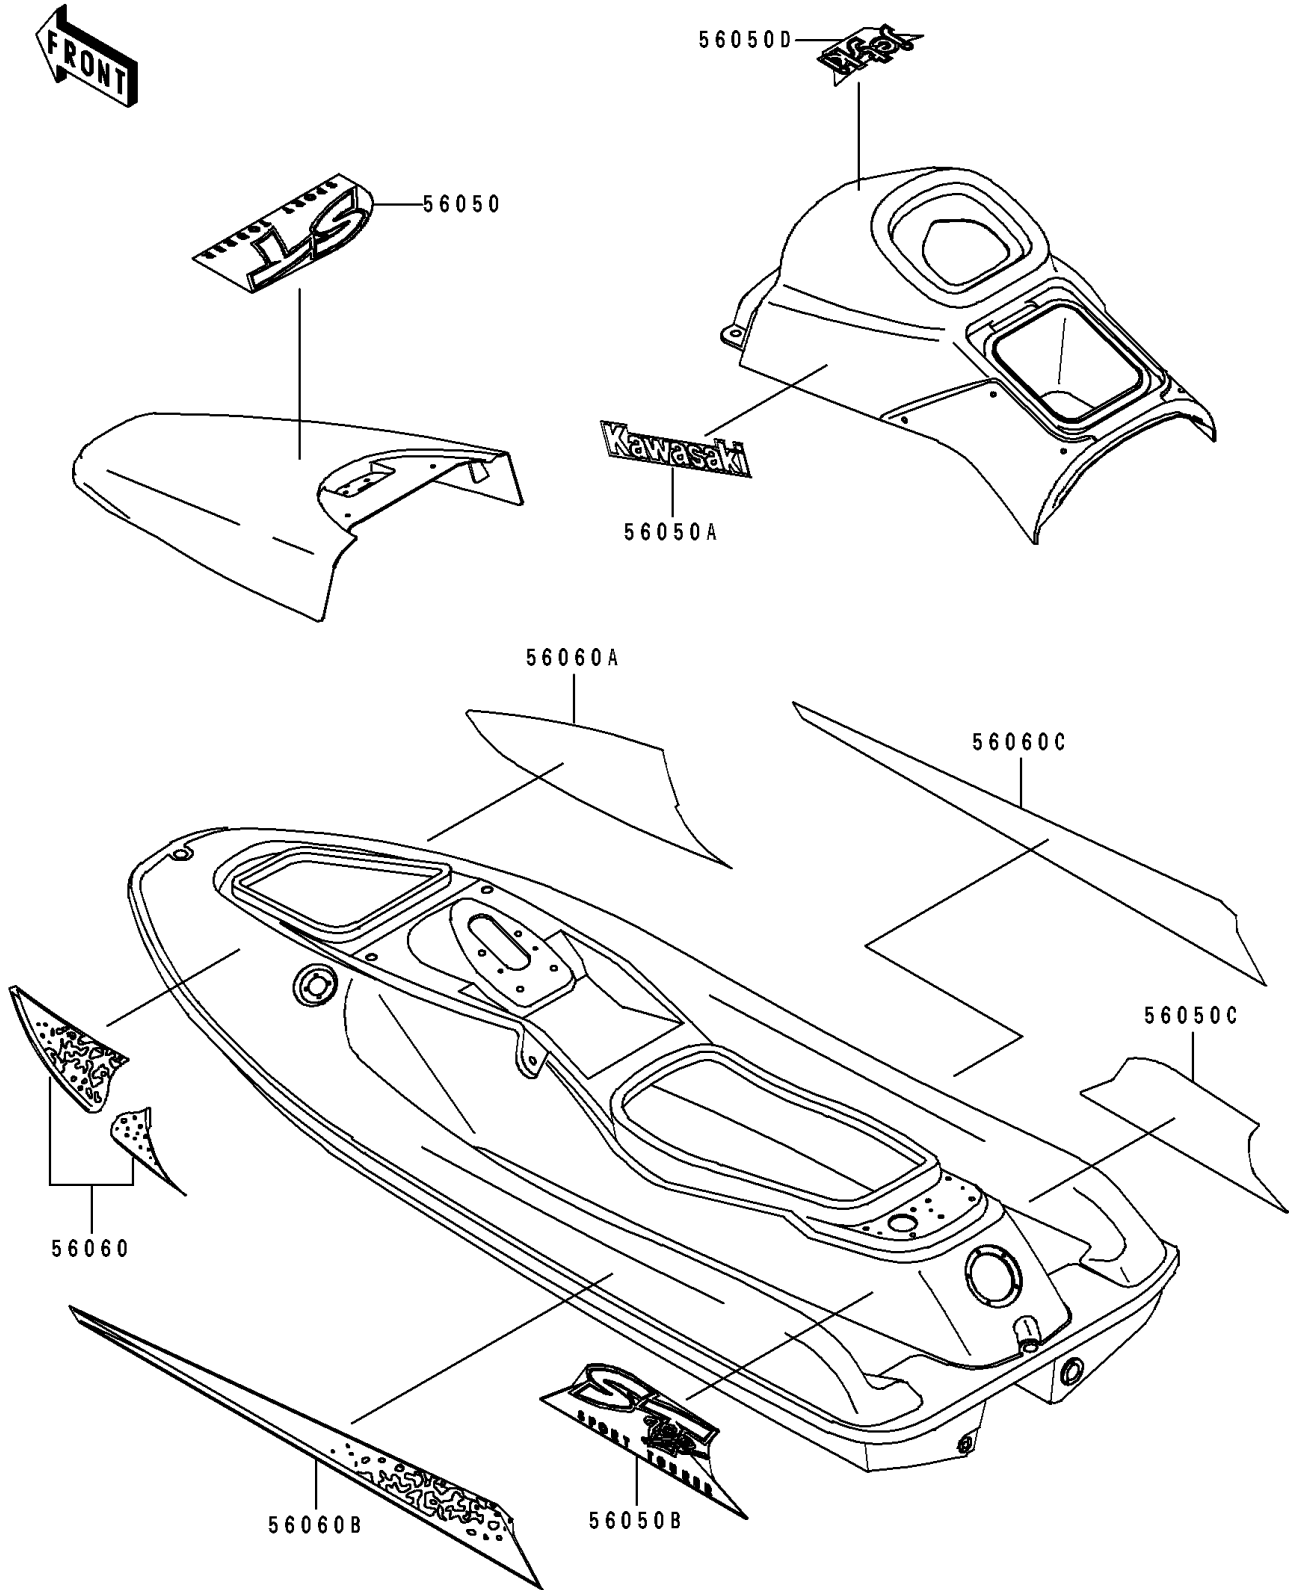

# 1995 ST PARTS DIAGRAM

Decals

F3880

## 1995 ST PARTS LIST

### Decals

ITEM NAME	PART NUMBER	QUANTITY
MARK,HATCH COVER,ST (Ref # 56050)	56050-1886	1
MARK,KAWASAKI (Ref # 56050A)	56050-1887	2
MARK,DECK,LH,ST (Ref # 56050B)	56050-1977	1
MARK,DECK,RH,ST (Ref # 56050C)	56050-1978	1
MARK,HANDLE COVER,JET SKI (Ref # 56050D)	56050-1979	1
PATTERN,DECK,FR,LH (Ref # 56060)	56060-1461	1
PATTERN,DECK,FR,RH (Ref # 56060A)	56060-1462	1
PATTERN,DECK,RR,LH (Ref # 56060B)	56060-1463	1
PATTERN,DECK,RR,RH (Ref # 56060C)	56060-1464	1