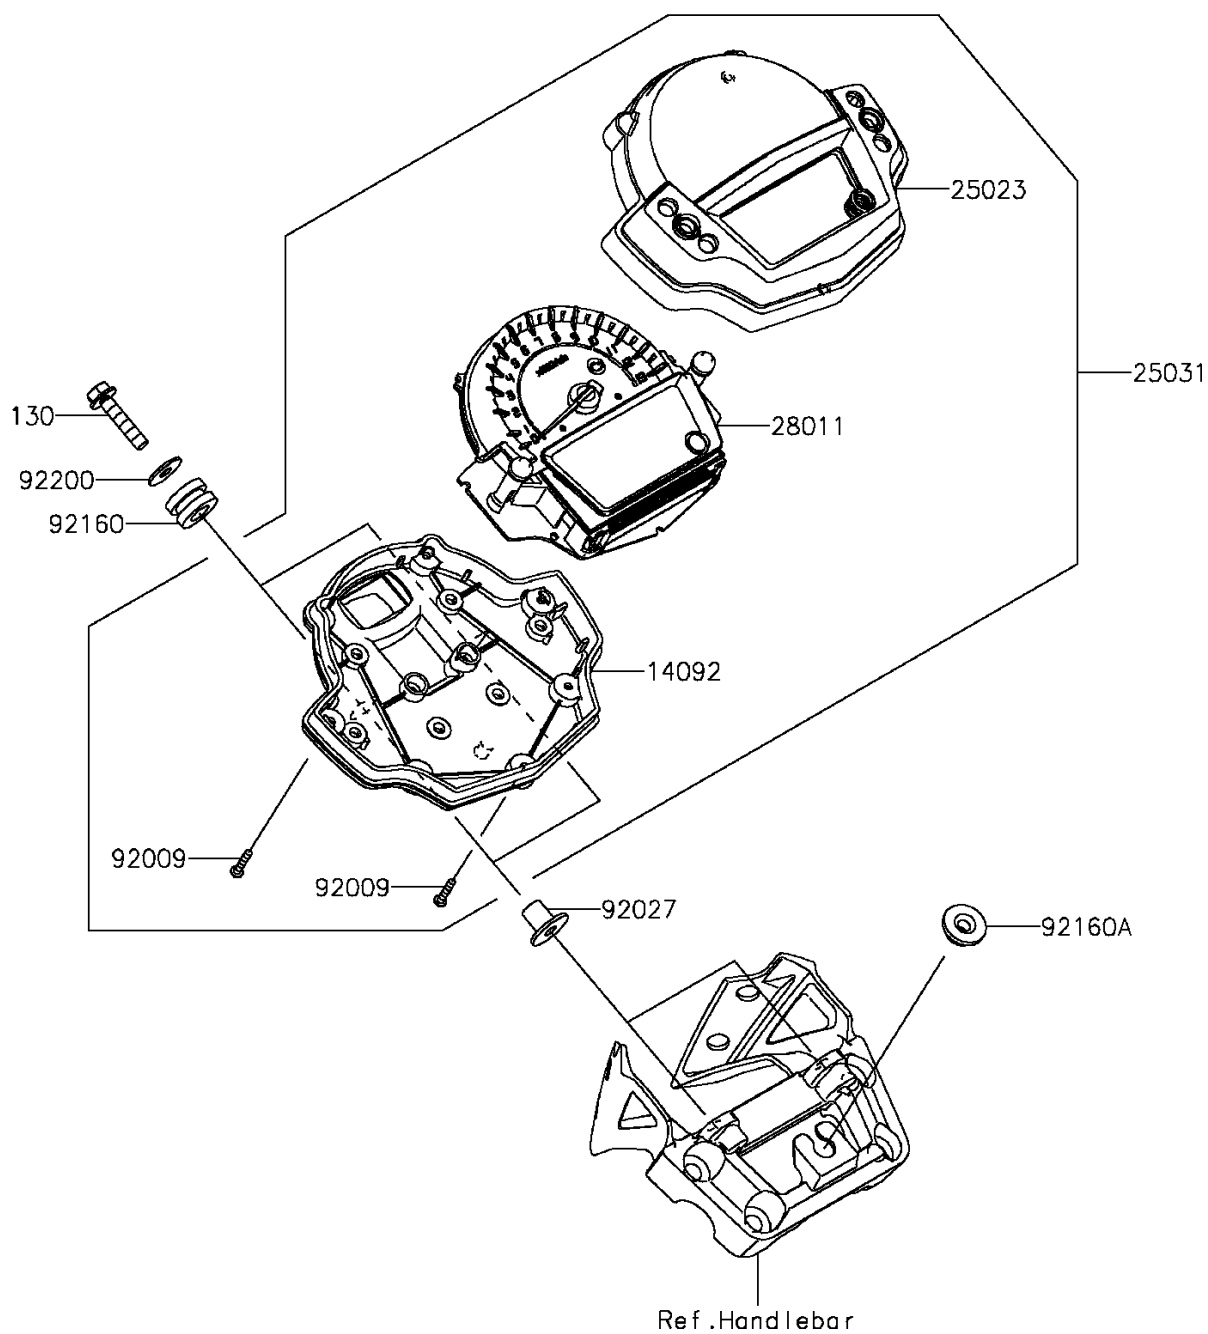

2014 ER-6n (European) PARTS DIAGRAM

Meter(s)

F2530

2014 ER-6n (European) PARTS LIST

Meter(s)

ITEM NAME	PART NUMBER	QUANTITY
BOLT-FLANGED,6X30 (Ref # 130)	130AA0630	1
COVER,METER (Ref # 14092)	14092-0865	1
COVER-METER CASE (Ref # 25023)	25023-0076	1
METER-ASSY,COMBINATION (Ref # 25031)	25031-0438	1
METER,SPEED&LCD (Ref # 28011)	28011-0560	1
SCREW,TAPPING,3X16 (Ref # 92009)	92009-1391	1
COLLAR,6.5X10X14.1 (Ref # 92027)	92027-1183	1
DAMPER,10X20X12 (Ref # 92160)	92160-1167	1
DAMPER (Ref # 92160A)	92160-1613	1
WASHER,6.2X18X1.2 (Ref # 92200)	92200-1643	1