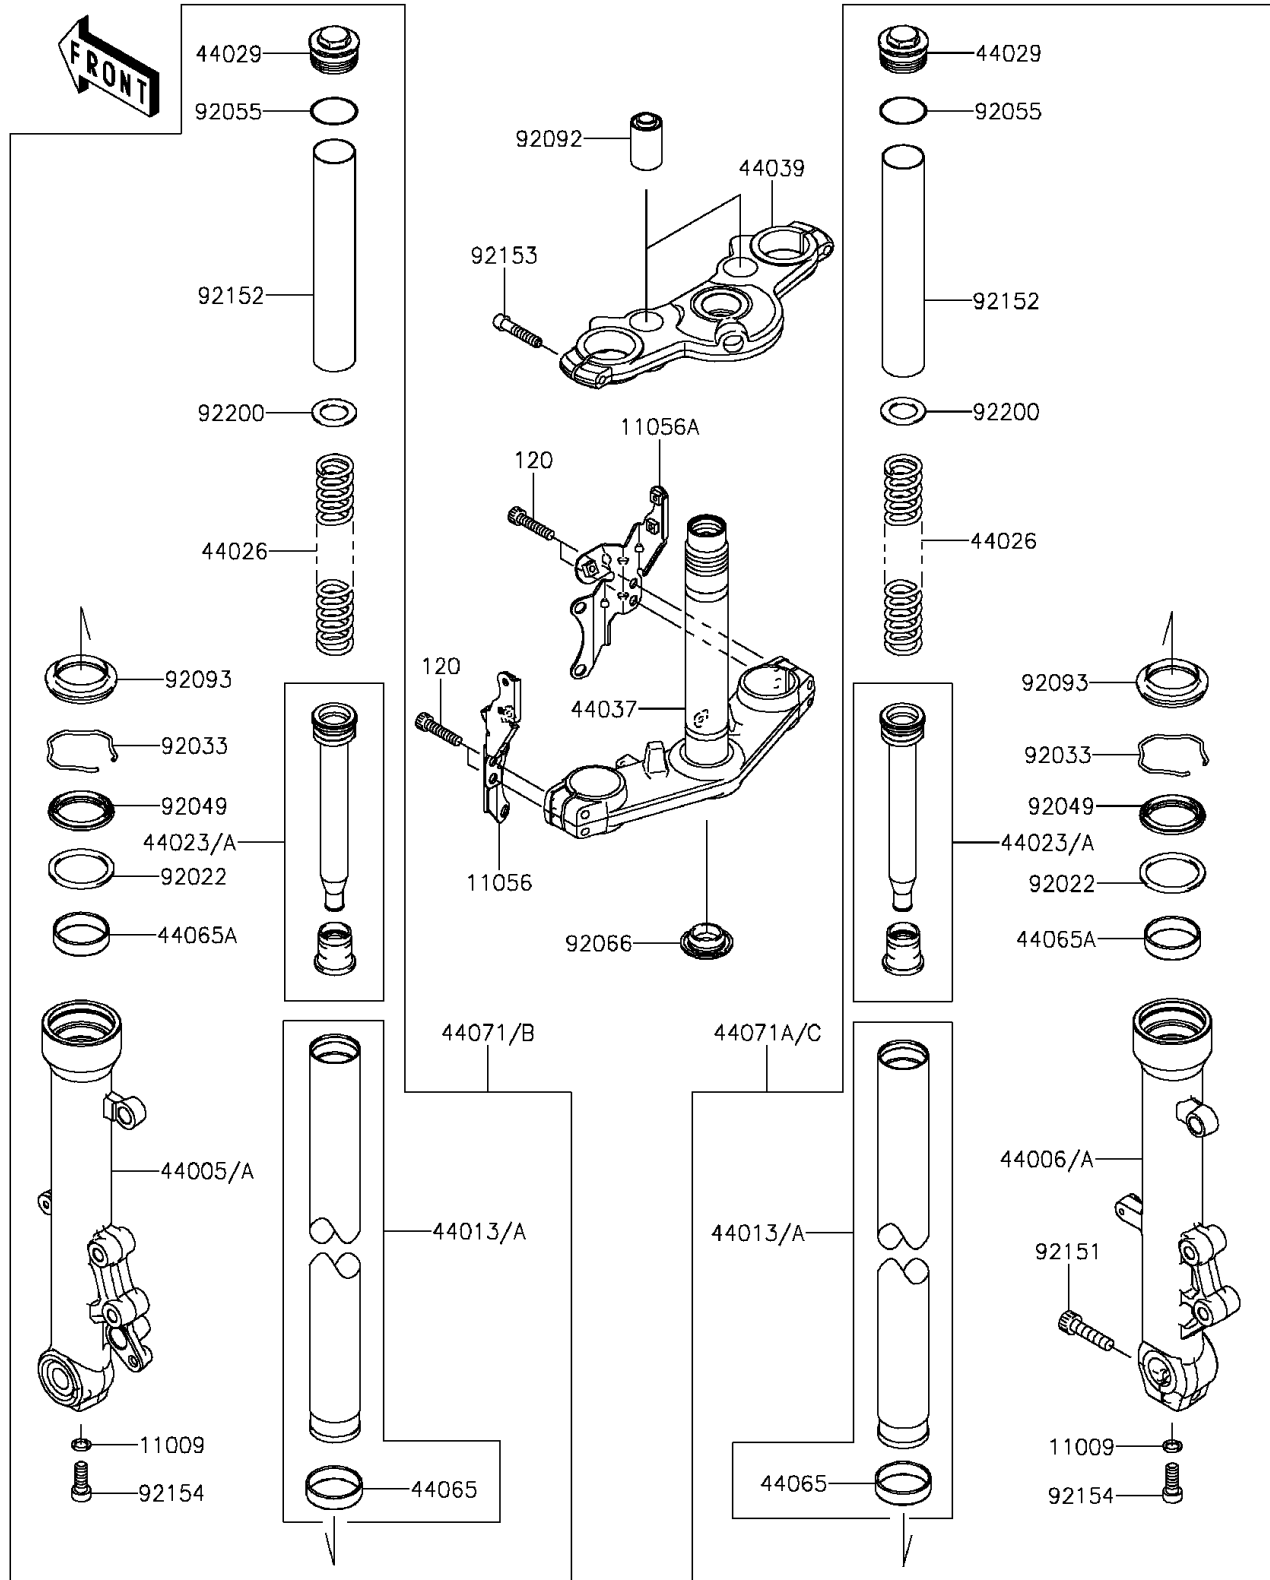

## 2014 ER-6n (European) PARTS DIAGRAM

Front Fork

F2340

## 2014 ER-6n (European) PARTS LIST

Front Fork

ITEM NAME	PART NUMBER	QUANTITY
BOLT-SOCKET,8X35 (Ref # 120)	120CA0835	1
GASKET,10.5X15X1.5 (Ref # 11009)	11009-1325	1
BRACKET,FORK COVER,LH (Ref # 11056)	11056-0884	1
BRACKET,FORK COVER,RH (Ref # 11056A)	11056-0885	1
PIPE-LEFT FORK OUTER,S.BLACK (Ref # 44005)	44005-0085-32A	1
PIPE-RIGHT FORK OUTER,S.BLACK (Ref # 44006)	44006-0081-32A	1
PIPE-FORK INNER (Ref # 44013)	44013-0154	1
CYLINDER-SET-FORK (Ref # 44023)	44023-0098	1
SPRING-FRONT FORK (Ref # 44026)	44026-0165	1
SEAT-FORK SPRING (Ref # 44029)	44029-0005	1
HOLDER-FORK UNDER,F.S.BLACK (Ref # 44037)	44037-0119-18R	1
HOLDER-FORK UPPER,F.S.BLACK (Ref # 44039)	44039-0121-18R	1
BUSHING-FRONT FORK,INNER TUBE (Ref # 44065)	44065-0014	1
BUSHING-FRONT FORK,OUTER TUBE (Ref # 44065A)	44065-1115	1
DAMPER-ASSY,FORK,LH,S.BLACK (Ref # 44071)	44071-0761-32A	1
DAMPER-ASSY,FORK,RH,S.BLACK (Ref # 44071A)	44071-0762-32A	1
WASHER,FORK OUTER TUBE (Ref # 92022)	92022-1298	1
RING-SNAP (Ref # 92033)	92033-1036	1
SEAL-OIL (Ref # 92049)	92049-0073	1
RING-O (Ref # 92055)	92055-1321	1
PLUG (Ref # 92066)	92066-0032	1
BUSHING-RUBBER (Ref # 92092)	92092-1090	1
SEAL,FORK OUTER TUBE (Ref # 92093)	92093-1472	1
BOLT,SOCKET,10X40 (Ref # 92151)	92151-1357	1
COLLAR,FORK (Ref # 92152)	92152-0767	1
BOLT,SOCKET,8X40 (Ref # 92153)	92153-0506	1
BOLT,SOCKET,FORK CYLINDER (Ref # 92154)	92154-0296	1
WASHER (Ref # 92200)	92200-1302	1