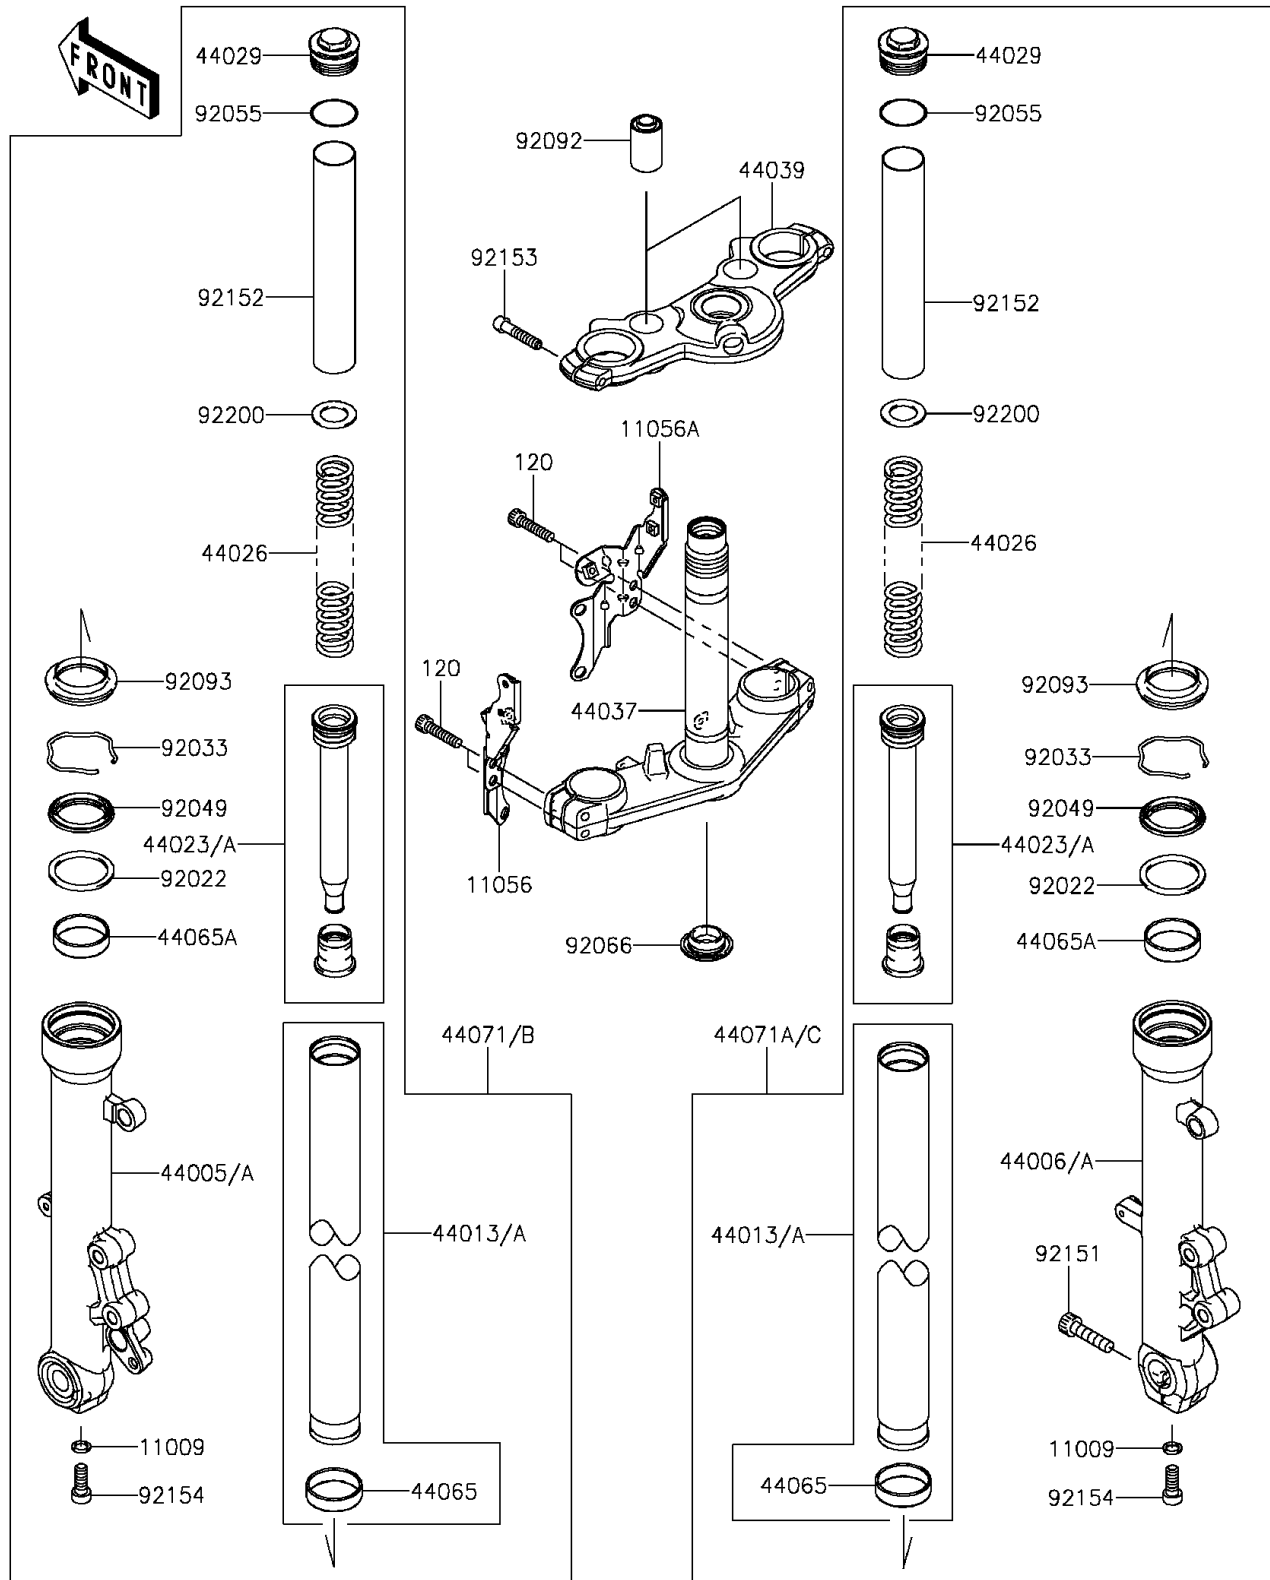

## PARTS DIAGRAM

### Front Fork

F2340

## PARTS LIST

### Front Fork

ITEM NAME	PART NUMBER	QUANTITY
BOLT-SOCKET,8X35 (Ref # 120)	120CA0835	4
GASKET,10.5X15X1.5 (Ref # 11009)	11009-1325	2
BRACKET,FORK COVER,LH (Ref # 11056)	11056-0884	1
BRACKET,FORK COVER,RH (Ref # 11056A)	11056-0885	1
PIPE-LEFT FORK OUTER,S.BLACK (Ref # 44005)	44005-0085-32A	1
PIPE-RIGHT FORK OUTER,S.BLACK (Ref # 44006)	44006-0081-32A	1
PIPE-FORK INNER (Ref # 44013)	44013-0154	2
CYLINDER-SET-FORK (Ref # 44023)	44023-0098	2
SPRING-FRONT FORK (Ref # 44026)	44026-0165	2
SEAT-FORK SPRING (Ref # 44029)	44029-0005	2
HOLDER-FORK UNDER,F.S.BLACK (Ref # 44037)	44037-0119-18R	1
HOLDER-FORK UPPER,F.S.BLACK (Ref # 44039)	44039-0121-18R	1
BUSHING-FRONT FORK,INNER TUBE (Ref # 44065)	44065-0014	2
BUSHING-FRONT FORK,OUTER TUBE (Ref # 44065A)	44065-1115	2
DAMPER-ASSY,FORK,LH,S.BLACK (Ref # 44071)	44071-0761-32A	1
DAMPER-ASSY,FORK,RH,S.BLACK (Ref # 44071A)	44071-0762-32A	1
WASHER,FORK OUTER TUBE (Ref # 92022)	92022-1298	2
RING-SNAP (Ref # 92033)	92033-1036	2
SEAL-OIL (Ref # 92049)	92049-0073	2
RING-O (Ref # 92055)	92055-1321	2
PLUG (Ref # 92066)	92066-0032	1
BUSHING-RUBBER (Ref # 92092)	92092-1090	2
SEAL,FORK OUTER TUBE (Ref # 92093)	92093-1472	2
BOLT,SOCKET,10X40 (Ref # 92151)	92151-1357	1
COLLAR,FORK (Ref # 92152)	92152-0767	2
BOLT,SOCKET,8X40 (Ref # 92153)	92153-0506	2
BOLT,SOCKET,FORK CYLINDER (Ref # 92154)	92154-0296	2
WASHER (Ref # 92200)	92200-1302	2