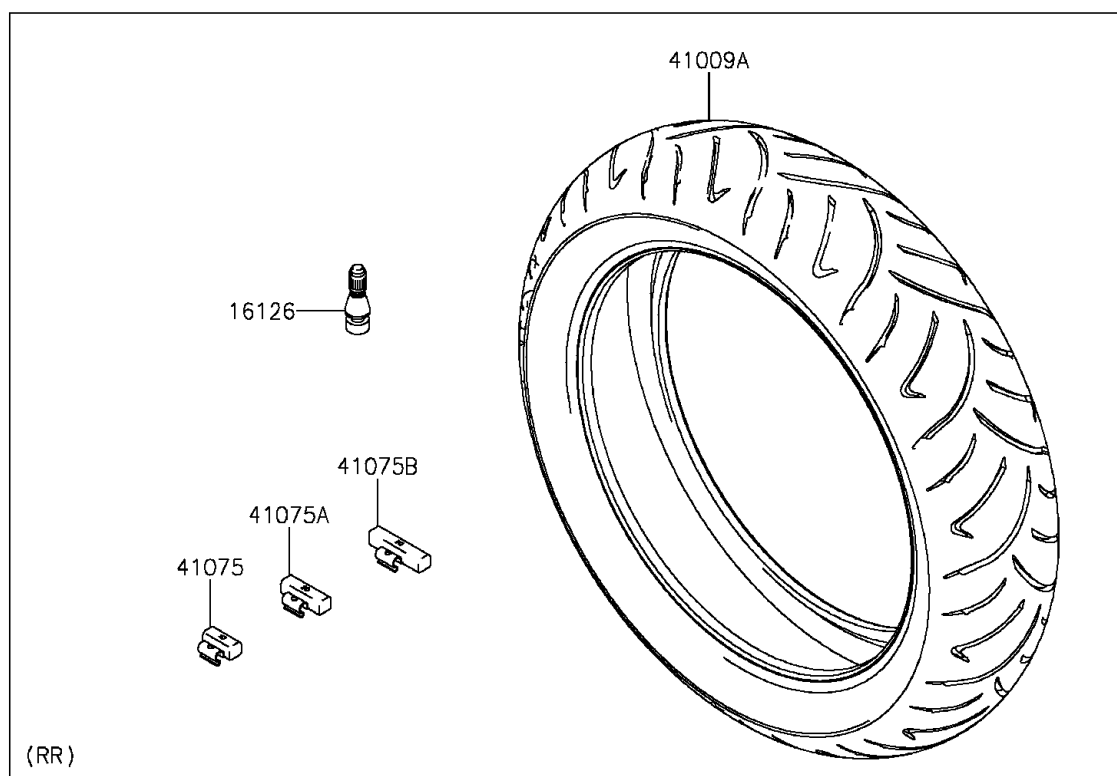

2014 ER-6n (European) PARTS DIAGRAM

Tires(ECF-EFF)

F2210

2014 ER-6n (European) PARTS LIST

Tires(ECF-EFF)

ITEM NAME	PART NUMBER	QUANTITY
VALVE,TIRE (Ref # 16126)	16126-1140	1
TIRE,FR,120/70ZR17(58W),R.S.2 (Ref # 41009)	41009-0500	1
TIRE,RR,160/60ZR17(69W),R.S.2 (Ref # 41009A)	41009-0501	1
BALANCER-WHEEL,10G,SILVER (Ref # 41075)	41075-0007	1
BALANCER-WHEEL,20G,SILVER (Ref # 41075A)	41075-0008	1
BALANCER-WHEEL,30G,SILVER (Ref # 41075B)	41075-0009	1