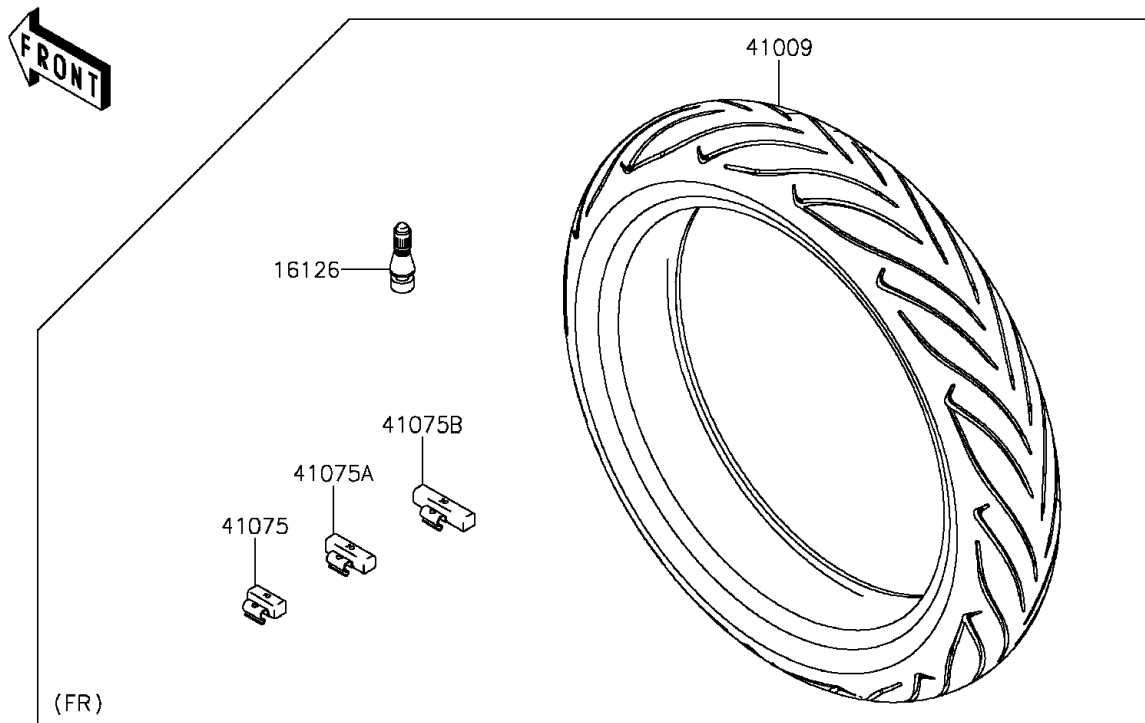

2014 ER-6n (European) PARTS DIAGRAM

Tires(ECF-EFF)

F2210

2014 ER-6n (European) PARTS LIST

Tires(ECF-EFF)

ITEM NAME	PART NUMBER	QUANTITY
VALVE,TIRE (Ref # 16126)	16126-1140	1
TIRE,FR,120/70ZR17(58W),R.S.2 (Ref # 41009)	41009-0500	1
TIRE,RR,160/60ZR17(69W),R.S.2 (Ref # 41009A)	41009-0501	1
BALANCER-WHEEL,10G,SILVER (Ref # 41075)	41075-0007	1
BALANCER-WHEEL,20G,SILVER (Ref # 41075A)	41075-0008	1
BALANCER-WHEEL,30G,SILVER (Ref # 41075B)	41075-0009	1