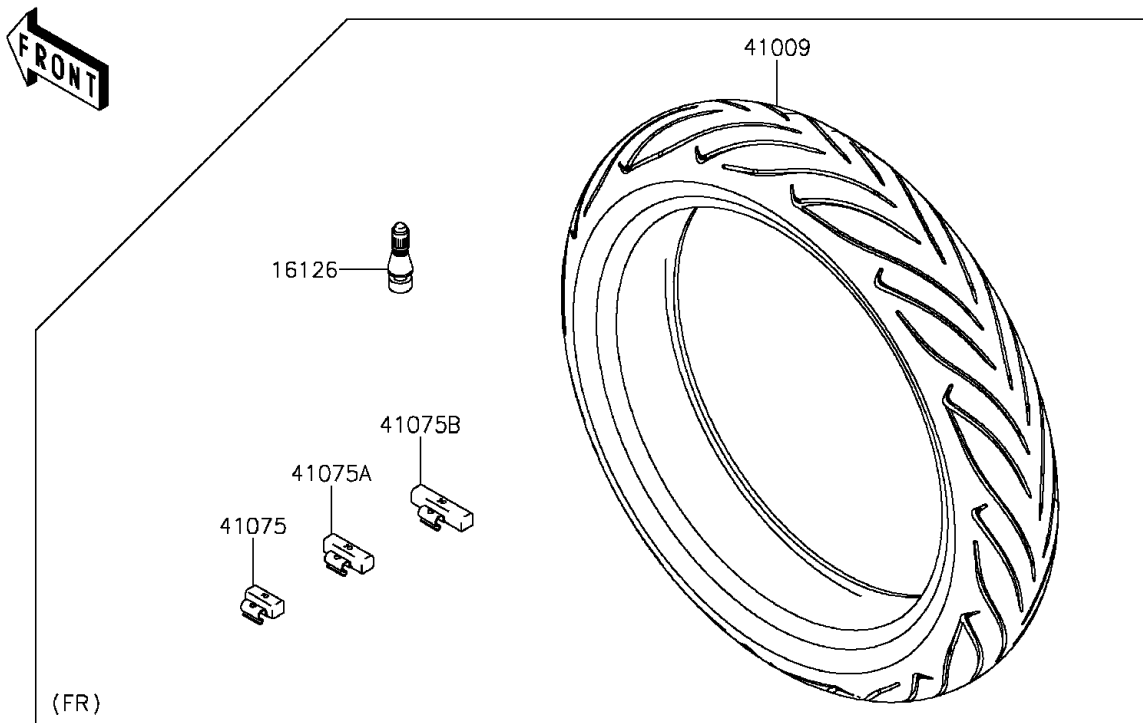

## 2012 ER-6n (European) PARTS DIAGRAM

Tires(ECF-EFF)

F2210

## 2012 ER-6n (European) PARTS LIST

Tires(ECF-EFF)

ITEM NAME	PART NUMBER	QUANTITY
VALVE,TIRE (Ref # 16126)	16126-1140	1
TIRE,FR,120/70ZR17(58W),R.S.2 (Ref # 41009)	41009-0500	1
TIRE,RR,160/60ZR17(69W),R.S.2 (Ref # 41009A)	41009-0501	1
BALANCER-WHEEL,10G,SILVER (Ref # 41075)	41075-0007	1
BALANCER-WHEEL,20G,SILVER (Ref # 41075A)	41075-0008	1
BALANCER-WHEEL,30G,SILVER (Ref # 41075B)	41075-0009	1