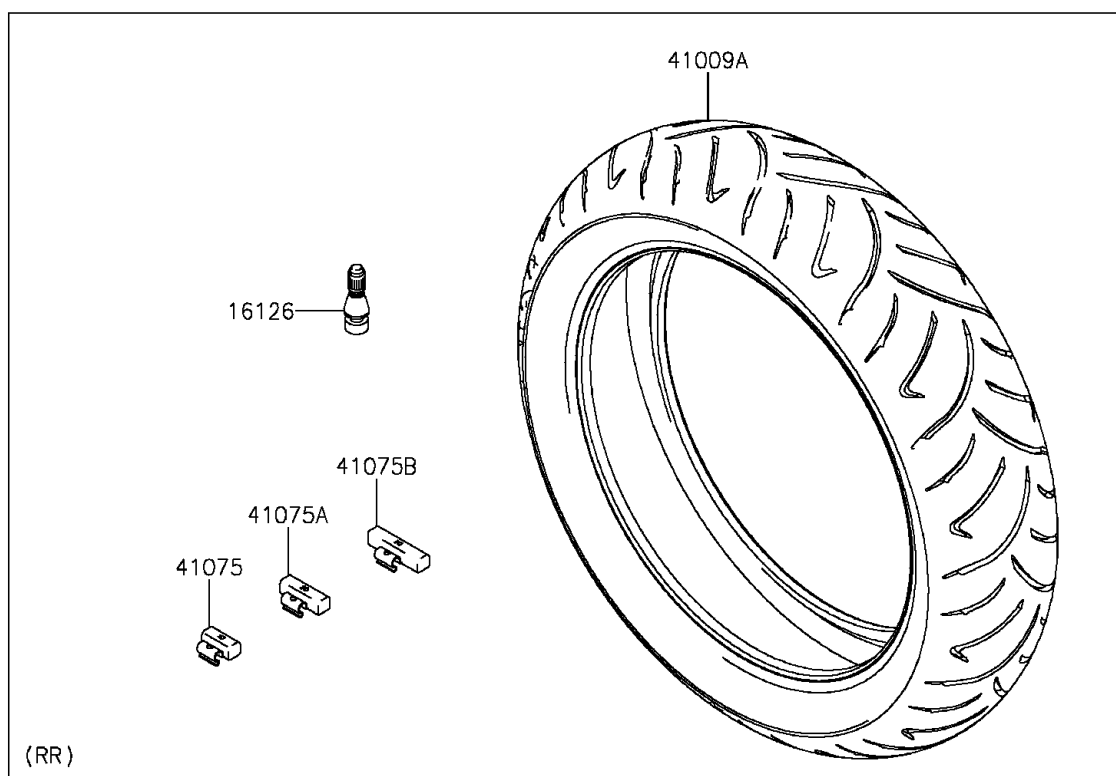

## 2012 ER-6n (European) PARTS DIAGRAM

Tires(ECF-EFF)

F2210

## 2012 ER-6n (European) PARTS LIST

Tires(ECF-EFF)

ITEM NAME	PART NUMBER	QUANTITY
VALVE,TIRE (Ref # 16126)	16126-1140	1
TIRE,FR,120/70ZR17(58W),R.S.2 (Ref # 41009)	41009-0500	1
TIRE,RR,160/60ZR17(69W),R.S.2 (Ref # 41009A)	41009-0501	1
BALANCER-WHEEL,10G,SILVER (Ref # 41075)	41075-0007	1
BALANCER-WHEEL,20G,SILVER (Ref # 41075A)	41075-0008	1
BALANCER-WHEEL,30G,SILVER (Ref # 41075B)	41075-0009	1