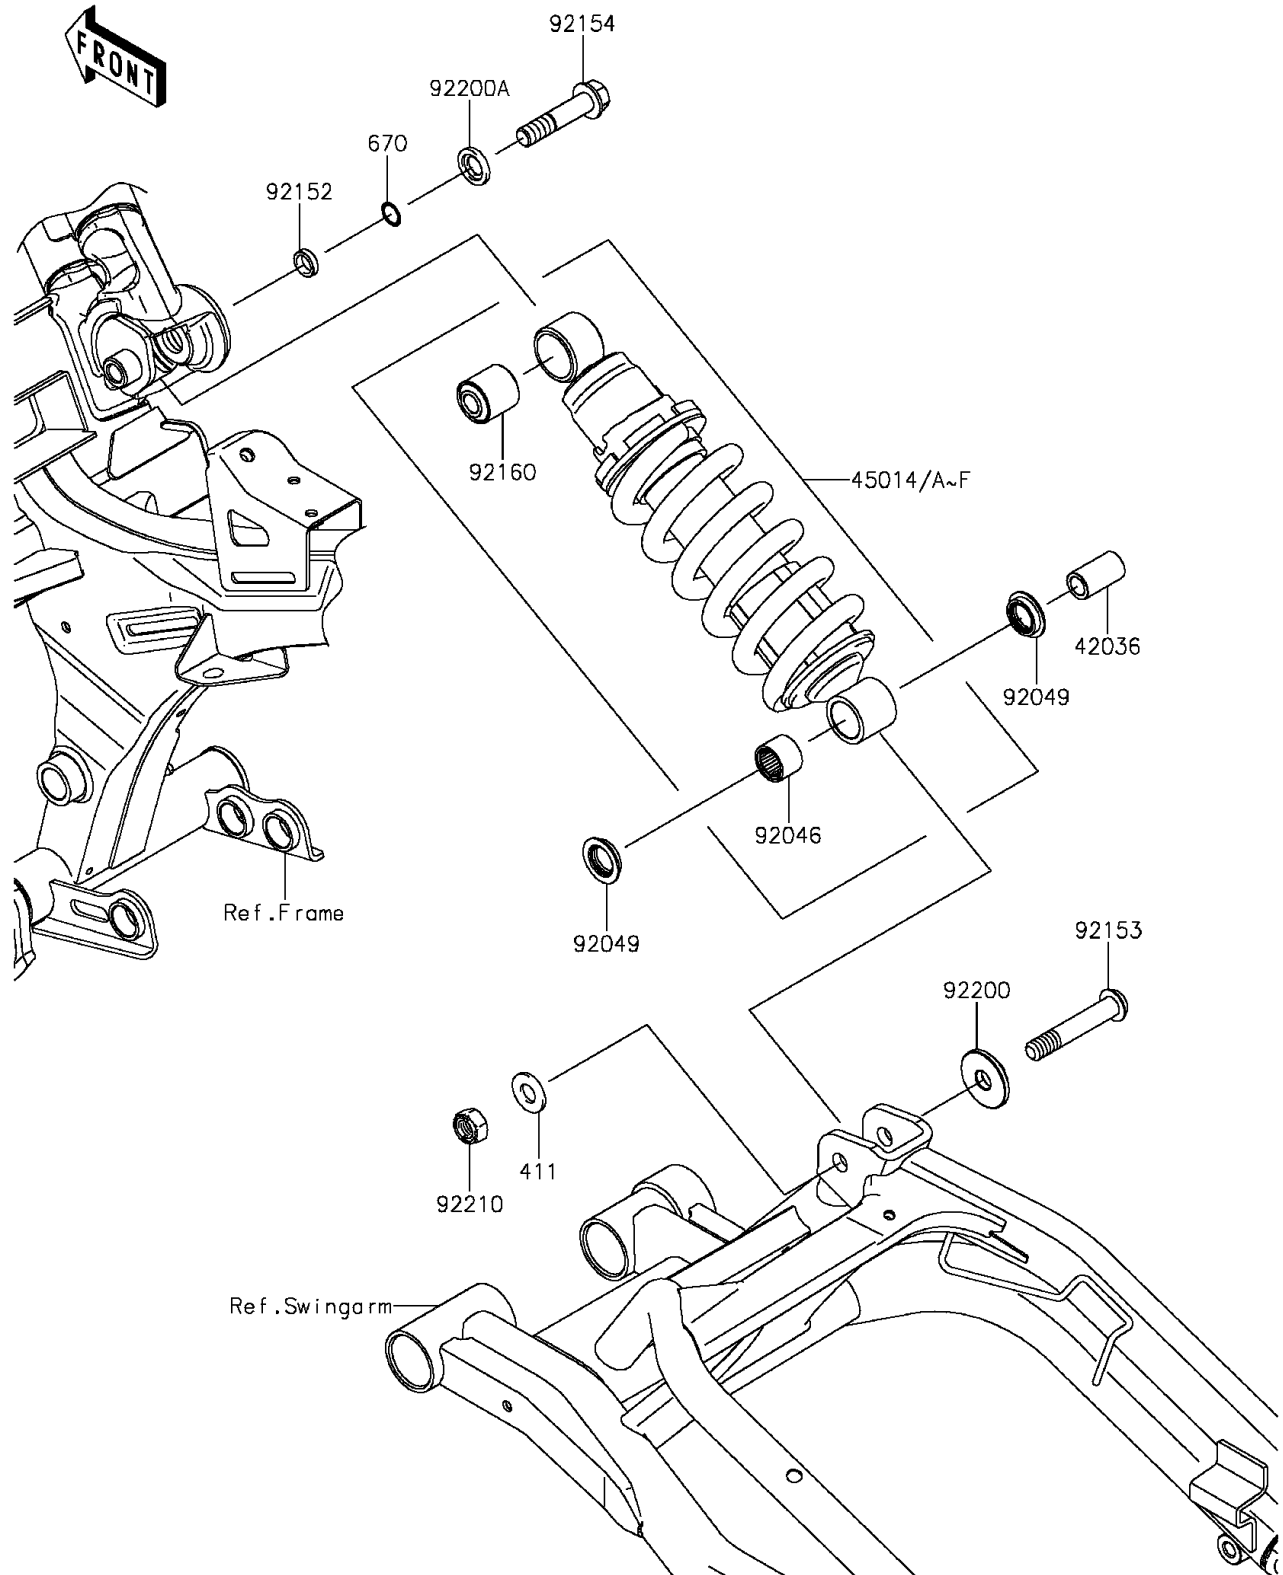

## 2014 ER-6n (European) PARTS DIAGRAM

Suspension/Shock Absorber

F2151

## 2014 ER-6n (European) PARTS LIST

Suspension/Shock Absorber

ITEM NAME	PART NUMBER	QUANTITY
WASHER-PLAIN,12MM (Ref # 411)	411AA1200	1
O RING,12MM (Ref # 670)	670B2012	1
SLEEVE,12.1X18X32 (Ref # 42036)	42036-0024	1
SHOCKABSORBER,S.RED (Ref # 45014)	45014-0337-VM	1
SHOCKABSORBER,P.SILVER (Ref # 45014B)	45014-0337-458	1
SHOCKABSORBER,L.GREEN (Ref # 45014D)	45014-0337-710	1
BEARING-NEEDLE,SFYZM182417 (Ref # 92046)	92046-1272	1
SEAL-OIL (Ref # 92049)	92049-0133	1
COLLAR,12.1X16.8X4.4 (Ref # 92152)	92152-0811	1
BOLT,SOCKET,12X70 (Ref # 92153)	92153-1985	1
BOLT,FLANGED,12X55 (Ref # 92154)	92154-0836	1
DAMPER,SHOCKABSORBER (Ref # 92160)	92160-1161	1
WASHER (Ref # 92200)	92200-0484	1
WASHER,12.5X24X3.2 (Ref # 92200A)	92200-0519	1
NUT,LOCK,12MM (Ref # 92210)	92210-0300	1