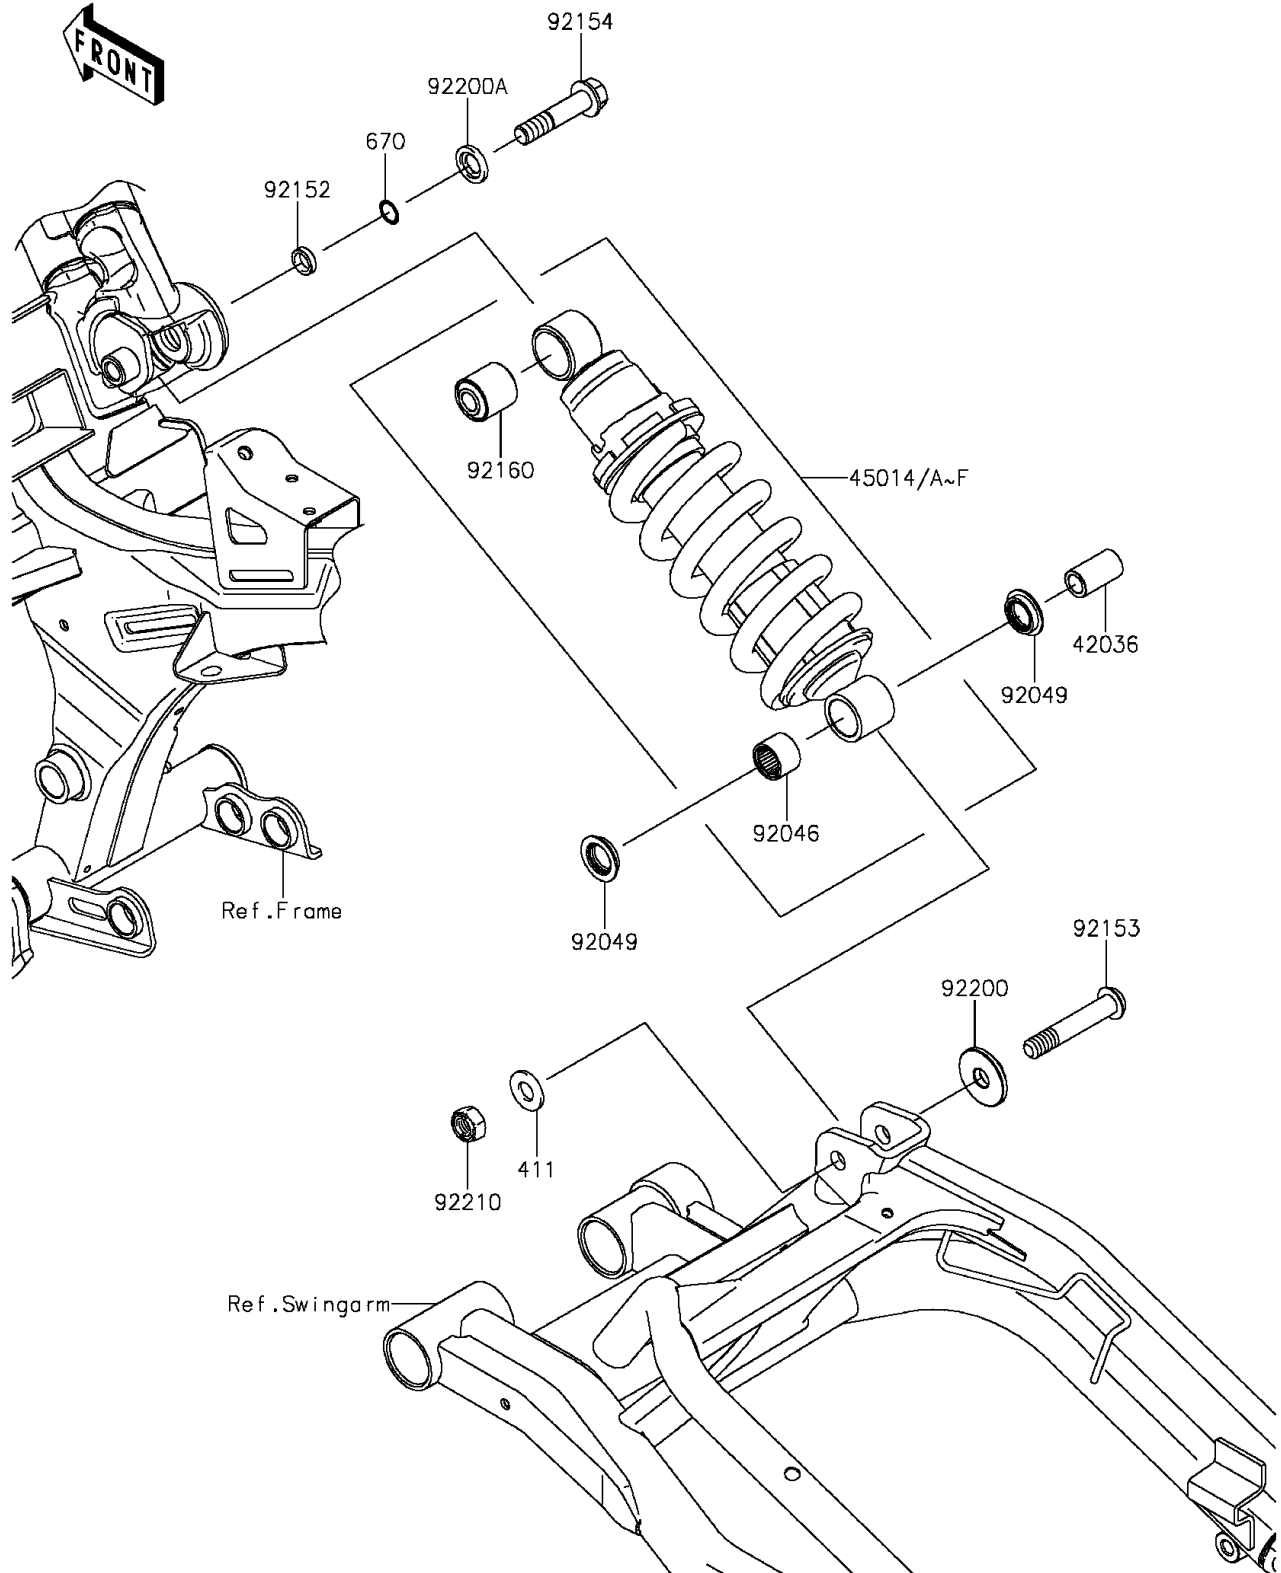

2012 ER-6n (European) PARTS DIAGRAM

Suspension/Shock Absorber

F2151

2012 ER-6n (European) PARTS LIST

Suspension/Shock Absorber

ITEM NAME	PART NUMBER	QUANTITY
WASHER-PLAIN,12MM (Ref # 411)	411AA1200	1
O RING,12MM (Ref # 670)	670B2012	1
SLEEVE,12.1X18X32 (Ref # 42036)	42036-0024	1
SHOCKABSORBER,S.RED (Ref # 45014)	45014-0337-VM	1
SHOCKABSORBER,L.YELLOW (Ref # 45014A)	45014-0337-40J	1
SHOCKABSORBER,P.SILVER (Ref # 45014B)	45014-0337-458	1
BEARING-NEEDLE,SFYZM182417 (Ref # 92046)	92046-1272	1
SEAL-OIL (Ref # 92049)	92049-0133	2
COLLAR,12.1X16.8X4.4 (Ref # 92152)	92152-0811	1
BOLT,SOCKET,12X70 (Ref # 92153)	92153-1985	1
BOLT,FLANGED,12X55 (Ref # 92154)	92154-0836	1
DAMPER,SHOCKABSORBER (Ref # 92160)	92160-1161	1
WASHER (Ref # 92200)	92200-0484	1
WASHER,12.5X24X3.2 (Ref # 92200A)	92200-0519	1
NUT,LOCK,12MM (Ref # 92210)	92210-0300	1