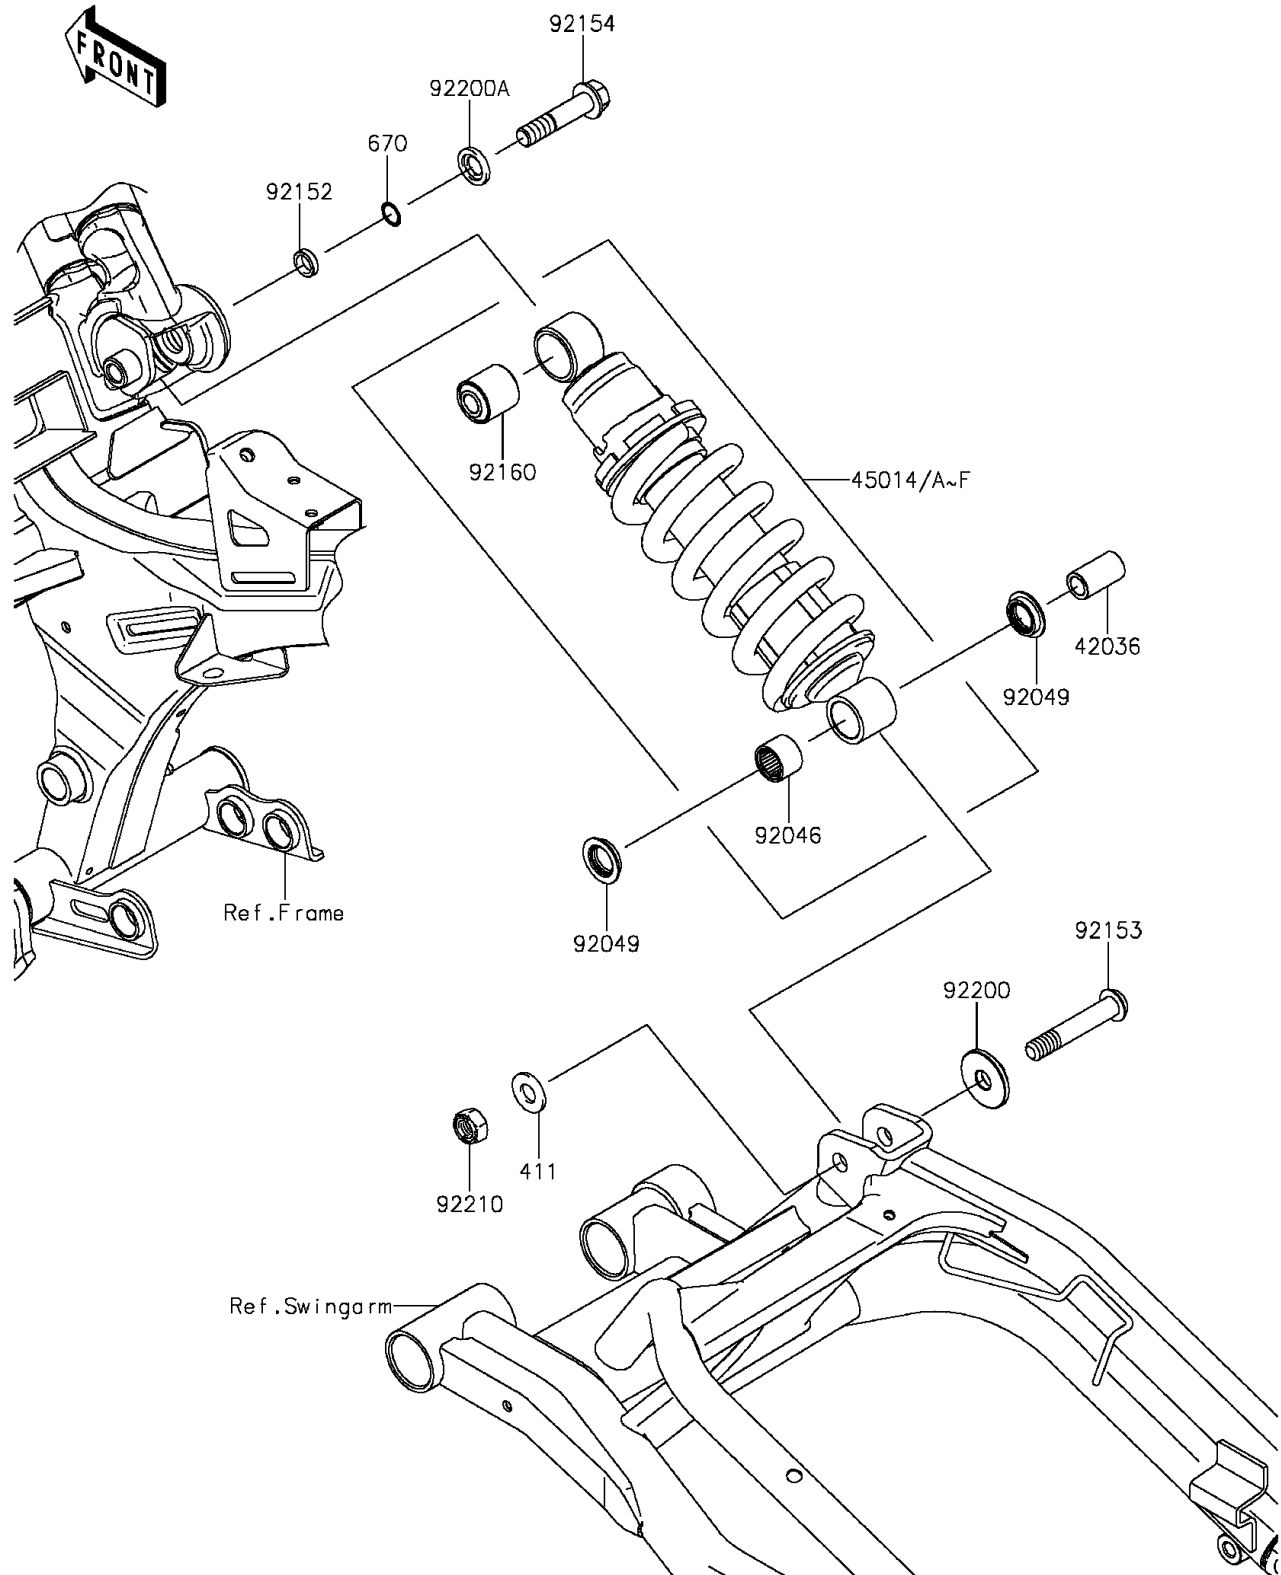

## PARTS DIAGRAM

# 2012 ER-6n (European)

## PARTS LIST

### Suspension/Shock Absorber

ITEM NAME	PART NUMBER	QUANTITY
WASHER-PLAIN,12MM (Ref # 411)	411AA1200	1
O RING,12MM (Ref # 670)	670B2012	1
SLEEVE,12.1X18X32 (Ref # 42036)	42036-0024	1
SHOCKABSORBER,S.RED (Ref # 45014)	45014-0337-VM	1
SHOCKABSORBER,L.YELLOW (Ref # 45014A)	45014-0337-40J	1
SHOCKABSORBER,P.SILVER (Ref # 45014B)	45014-0337-458	1
BEARING-NEEDLE,SFYZM182417 (Ref # 92046)	92046-1272	1
SEAL-OIL (Ref # 92049)	92049-0133	2
COLLAR,12.1X16.8X4.4 (Ref # 92152)	92152-0811	1
BOLT,SOCKET,12X70 (Ref # 92153)	92153-1985	1
BOLT,FLANGED,12X55 (Ref # 92154)	92154-0836	1
DAMPER,SHOCKABSORBER (Ref # 92160)	92160-1161	1
WASHER (Ref # 92200)	92200-0484	1
WASHER,12.5X24X3.2 (Ref # 92200A)	92200-0519	1
NUT,LOCK,12MM (Ref # 92210)	92210-0300	1