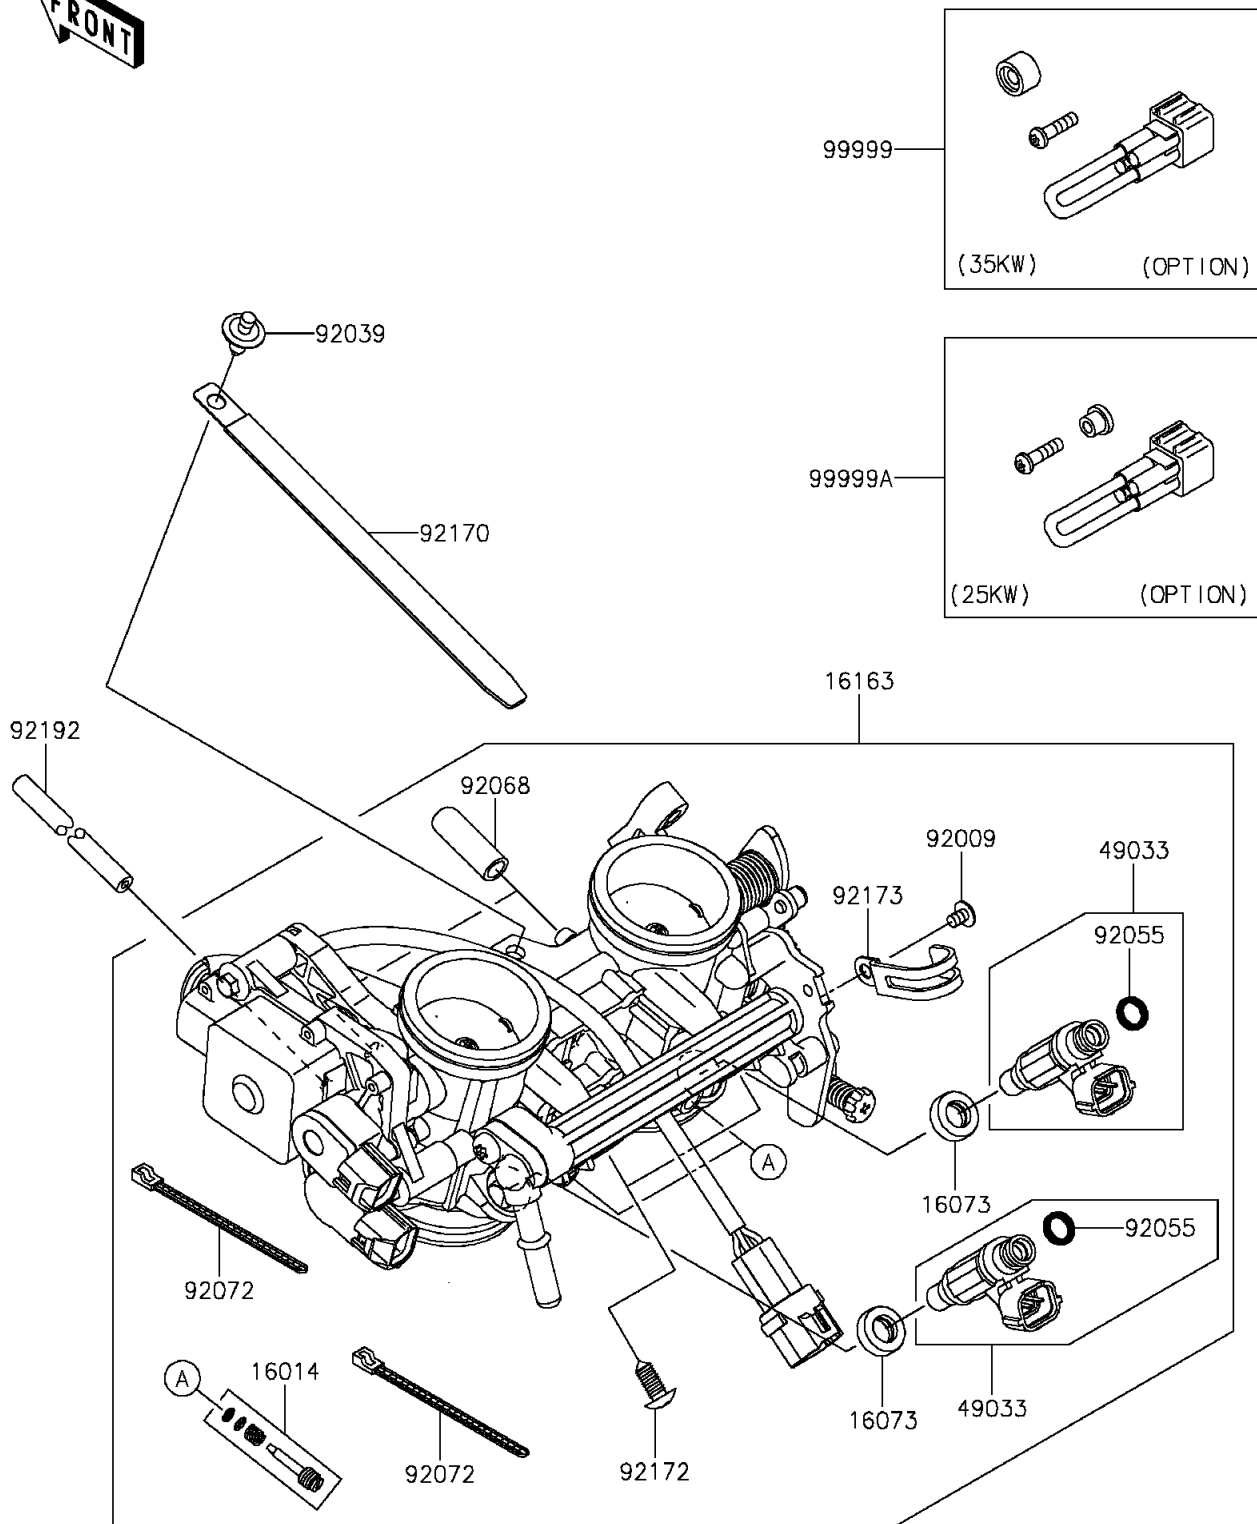

2012 ER-6n (European) PARTS DIAGRAM

Throttle

E1510

2012 ER-6n (European) PARTS LIST

Throttle

ITEM NAME	PART NUMBER	QUANTITY
SCREW-PILOT AIR (Ref # 16014)	16014-0002	1
INSULATOR (Ref # 16073)	16073-3707	1
THROTTLE-ASSY,TTK38 (Ref # 16163)	16163-0711	1
NOZZLE-INJECTION (Ref # 49033)	49033-0011	1
SCREW,CLAMP (Ref # 92009)	92009-1860	1
RIVET (Ref # 92039)	92039-0068	1
RING-O,INJECTION NOZZLE (Ref # 92055)	92055-1622	1
PLUG,12X25 (Ref # 92068)	92068-006	1
BAND,SUB-HARNESS (Ref # 92072)	92072-0012	1
CLAMP,L=150 (Ref # 92170)	92170-1114	1
SCREW,PIPE INJECTION (Ref # 92172)	92172-0064	1
CLAMP (Ref # 92173)	92173-0288	1
TUBE,3X6.7X300 (Ref # 92192)	92192-0977	1
KIT.,35KW (Ref # 99999)	99999-0355	1
KIT.,25KW (Ref # 99999A)	99999-0356	1