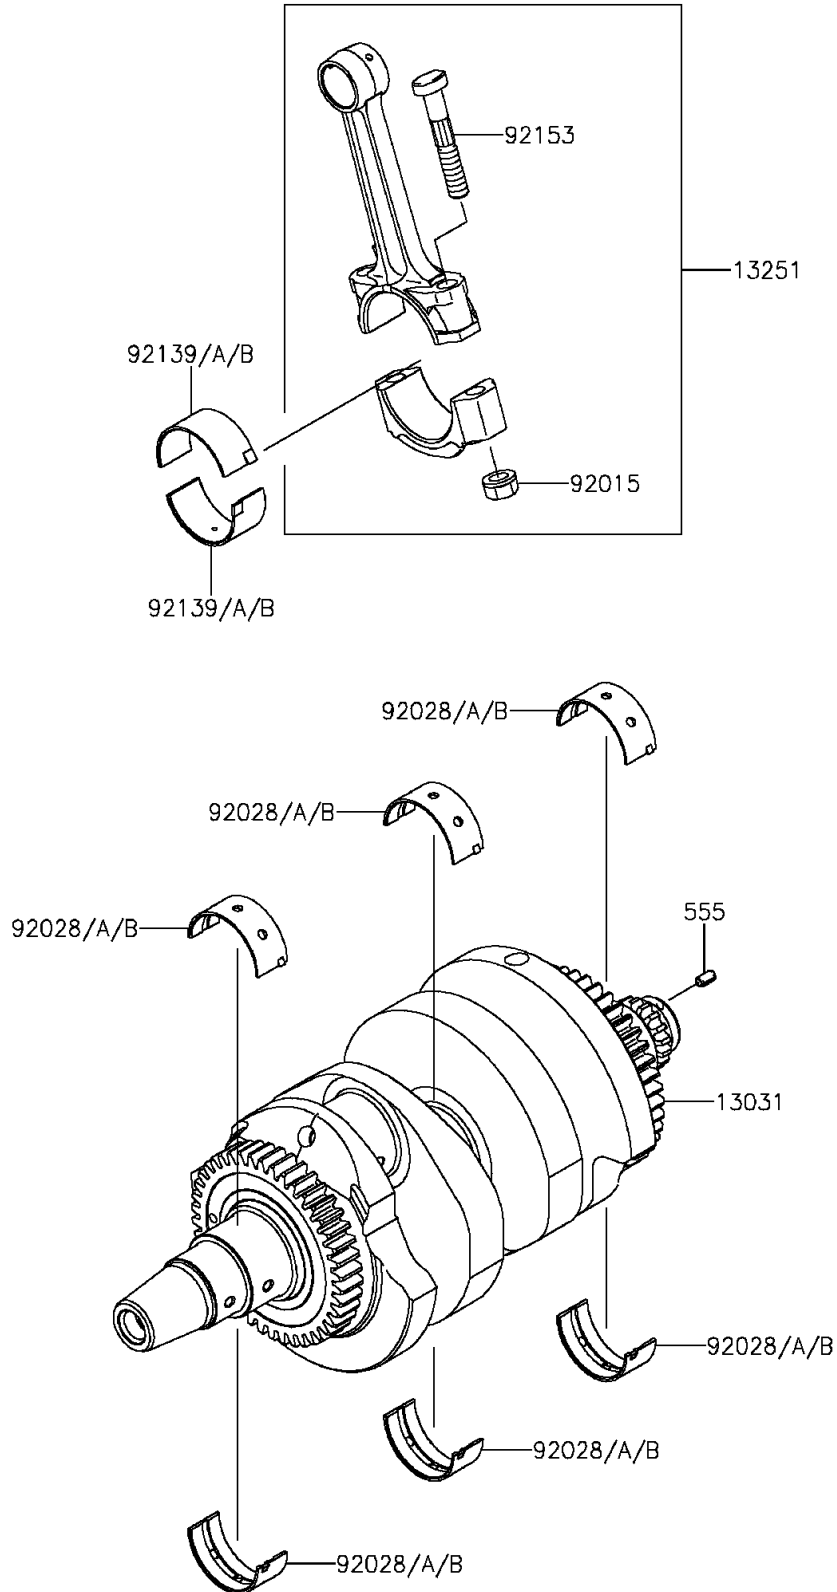

2012 ER-6n (European)

PARTS DIAGRAM

Crankshaft

E1321

2012 ER-6n (European)

PARTS LIST

Crankshaft

ITEM NAME	PART NUMBER	QUANTITY
PIN-SPRING,4X8 (Ref # 555)	555A0408	1
CRANKSHAFT-COMP (Ref # 13031)	13031-0149	1
ROD-ASSY-CONNECTING,K (Ref # 13251)	13251-0010-KK	2
NUT,FLANGED,8MM (Ref # 92015)	92015-1311	4
BUSHING,CRANKSHAFT,BLUE (Ref # 92028)	92028-1903	6
BUSHING,CRANKSHAFT,BLACK (Ref # 92028A)	92028-1904	AR
BUSHING,CRANKSHAFT,BROWN (Ref # 92028B)	92028-1905	AR
BUSHING,CON-ROD,BLUE (Ref # 92139)	92139-0114	4
BUSHING,CON-ROD,BLACK (Ref # 92139A)	92139-0115	AR
BUSHING,CON-ROD,BROWN (Ref # 92139B)	92139-0116	AR
BOLT,CON-ROD,8X49 (Ref # 92153)	92153-0957	4