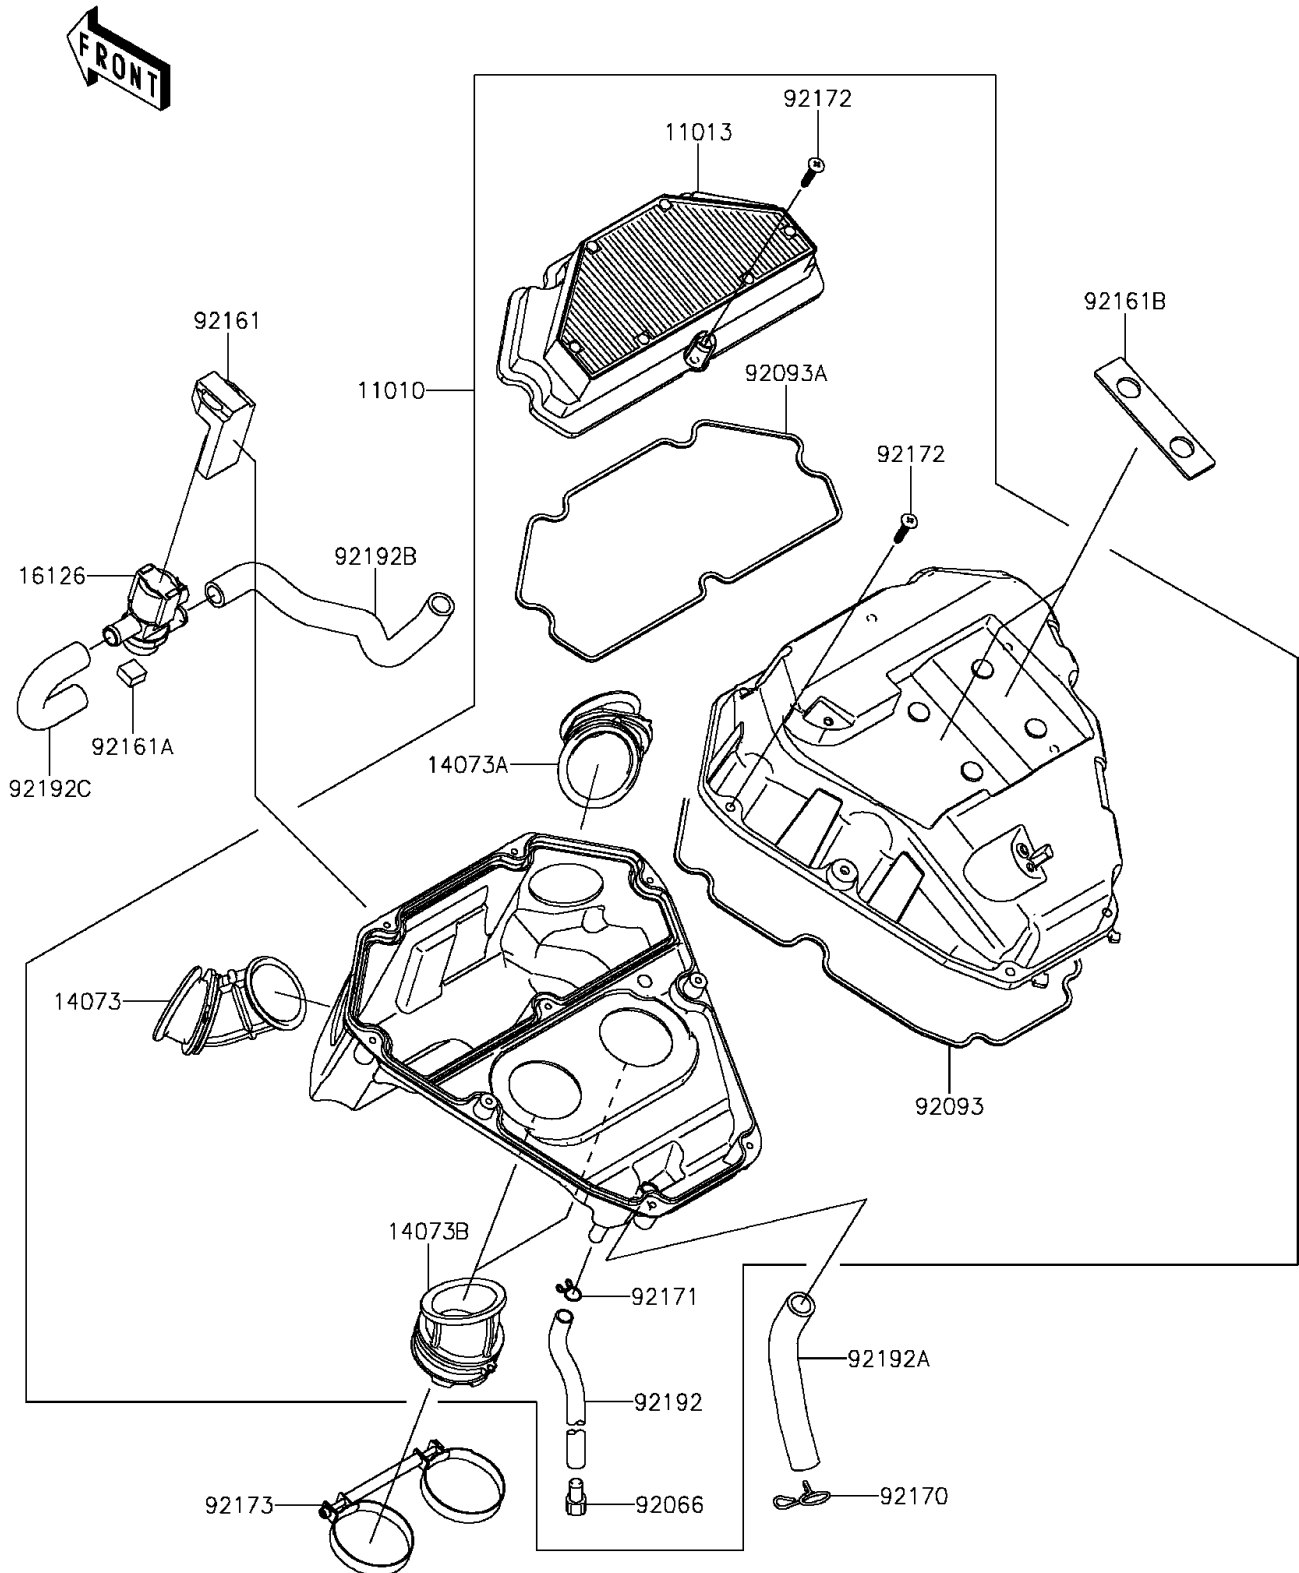

## 2014 ER-6n (European) PARTS DIAGRAM

Air Cleaner

E1130

## 2014 ER-6n (European) PARTS LIST

Air Cleaner

ITEM NAME	PART NUMBER	QUANTITY
FILTER-ASSY-AIR (Ref # 11010)	11010-0704	1
ELEMENT-AIR FILTER (Ref # 11013)	11013-0713	1
DUCT,INTAKE,LH (Ref # 14073)	14073-0705	1
DUCT,INTAKE,RH (Ref # 14073A)	14073-0706	1
DUCT (Ref # 14073B)	14073-0728	1
VALVE,AIR SWITING (Ref # 16126)	16126-0019	1
PLUG,DRAIN,8.5X15 (Ref # 92066)	92066-0127	1
SEAL (Ref # 92093)	92093-0566	1
SEAL (Ref # 92093A)	92093-0567	1
DAMPER (Ref # 92161)	92161-0309	1
DAMPER (Ref # 92161A)	92161-1374	1
DAMPER (Ref # 92161B)	92161-1428	1
CLAMP (Ref # 92170)	92170-1017	1
CLAMP,DRAIN (Ref # 92171)	92171-1584	1
SCREW,TAPPING,5X25 (Ref # 92172)	92172-0772	1
CLAMP (Ref # 92173)	92173-0720	1
TUBE,8X12X245 (Ref # 92192)	92192-0709	1
TUBE,BREATHER (Ref # 92192A)	92192-0958	1
TUBE,A/C-ASV (Ref # 92192B)	92192-0959	1
TUBE,ASV-HEAD (Ref # 92192C)	92192-0960	1