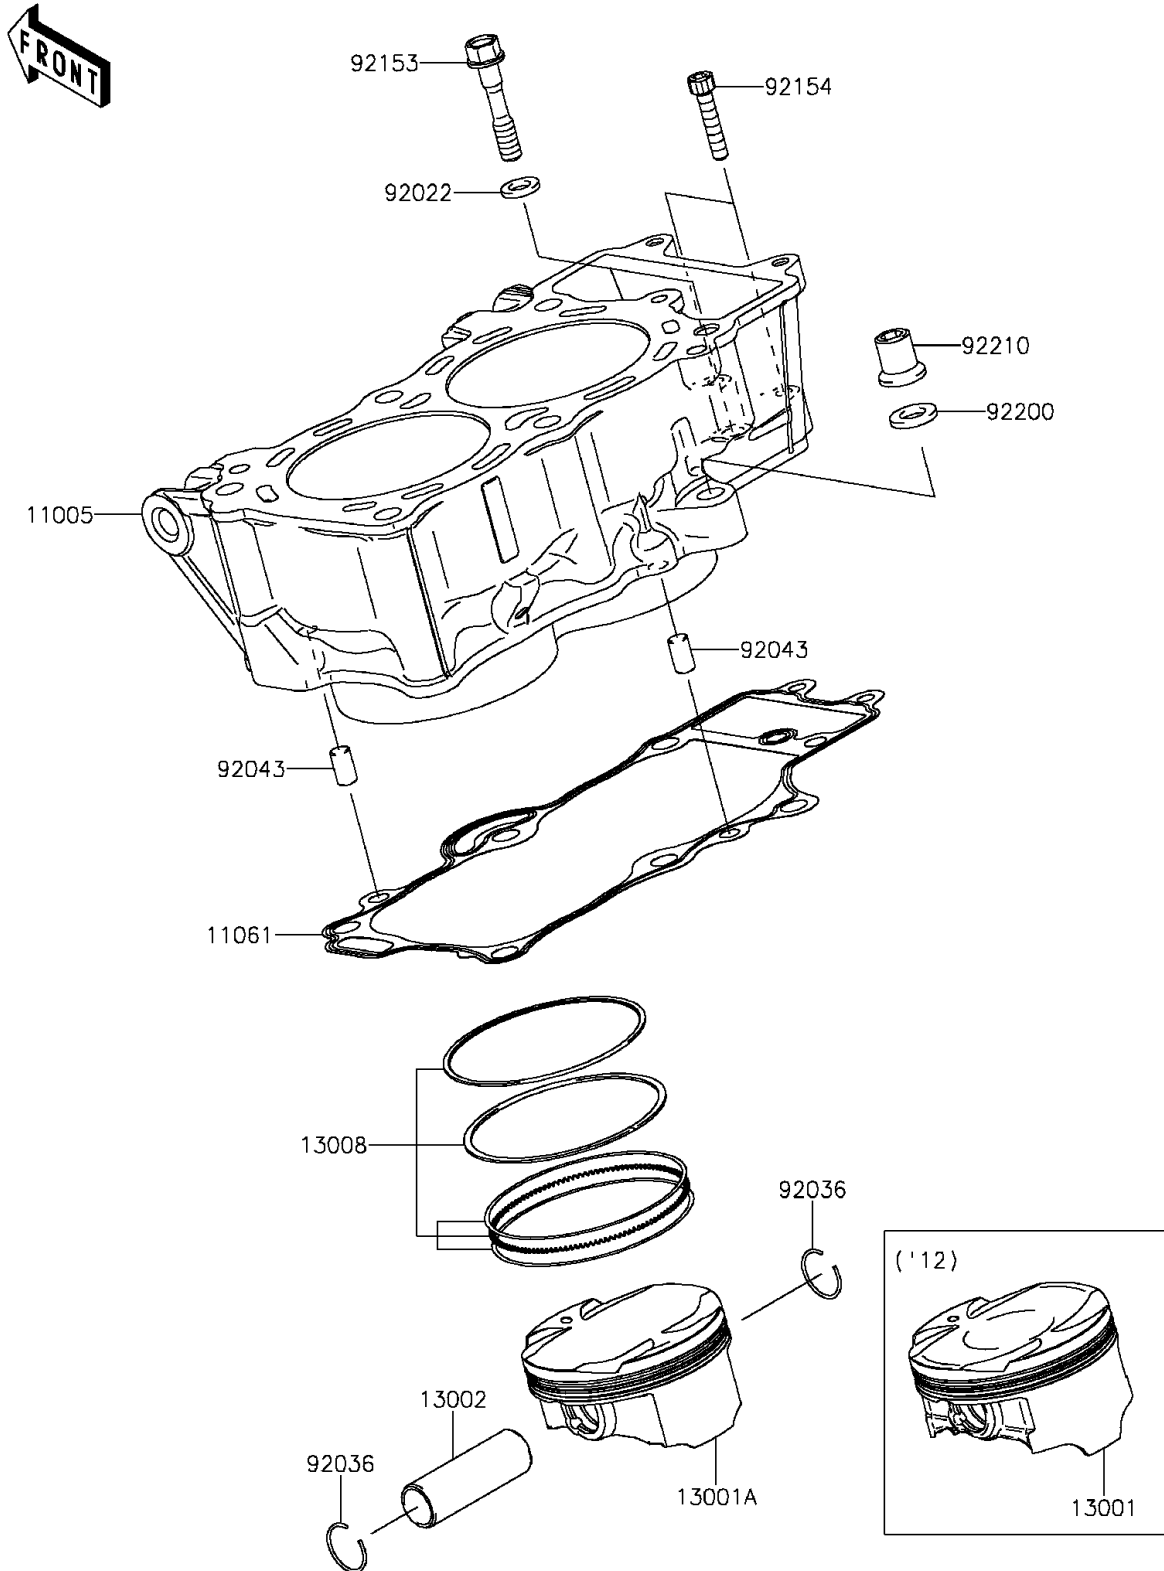

2012 ER-6n (European)

PARTS DIAGRAM

Cylinder/Piston(s)

E1120

2012 ER-6n (European)

PARTS LIST

Cylinder/Piston(s)

ITEM NAME	PART NUMBER	QUANTITY
CYLINDER-ENGINE (Ref # 11005)	11005-0580	1
GASKET,CYLINDER BASE (Ref # 11061)	11061-0171	1
PISTON-ENGINE (Ref # 13001)	13001-0732	2
PIN-PISTON (Ref # 13002)	13002-0007	2
RING-SET-PISTON (Ref # 13008)	13008-1196	2
WASHER,9X15.5X2 (Ref # 92022)	92022-1401	1
RING-SNAP,PISTON PIN (Ref # 92036)	92036-008	4
PIN,8X14 (Ref # 92043)	92043-1567	2
BOLT,8X43 (Ref # 92153)	92153-1011	1
BOLT,SOCKET,6X30 (Ref # 92154)	92154-0116	2
WASHER,10.5X19X2.3 (Ref # 92200)	92200-0363	1
NUT (Ref # 92210)	92210-0223	1