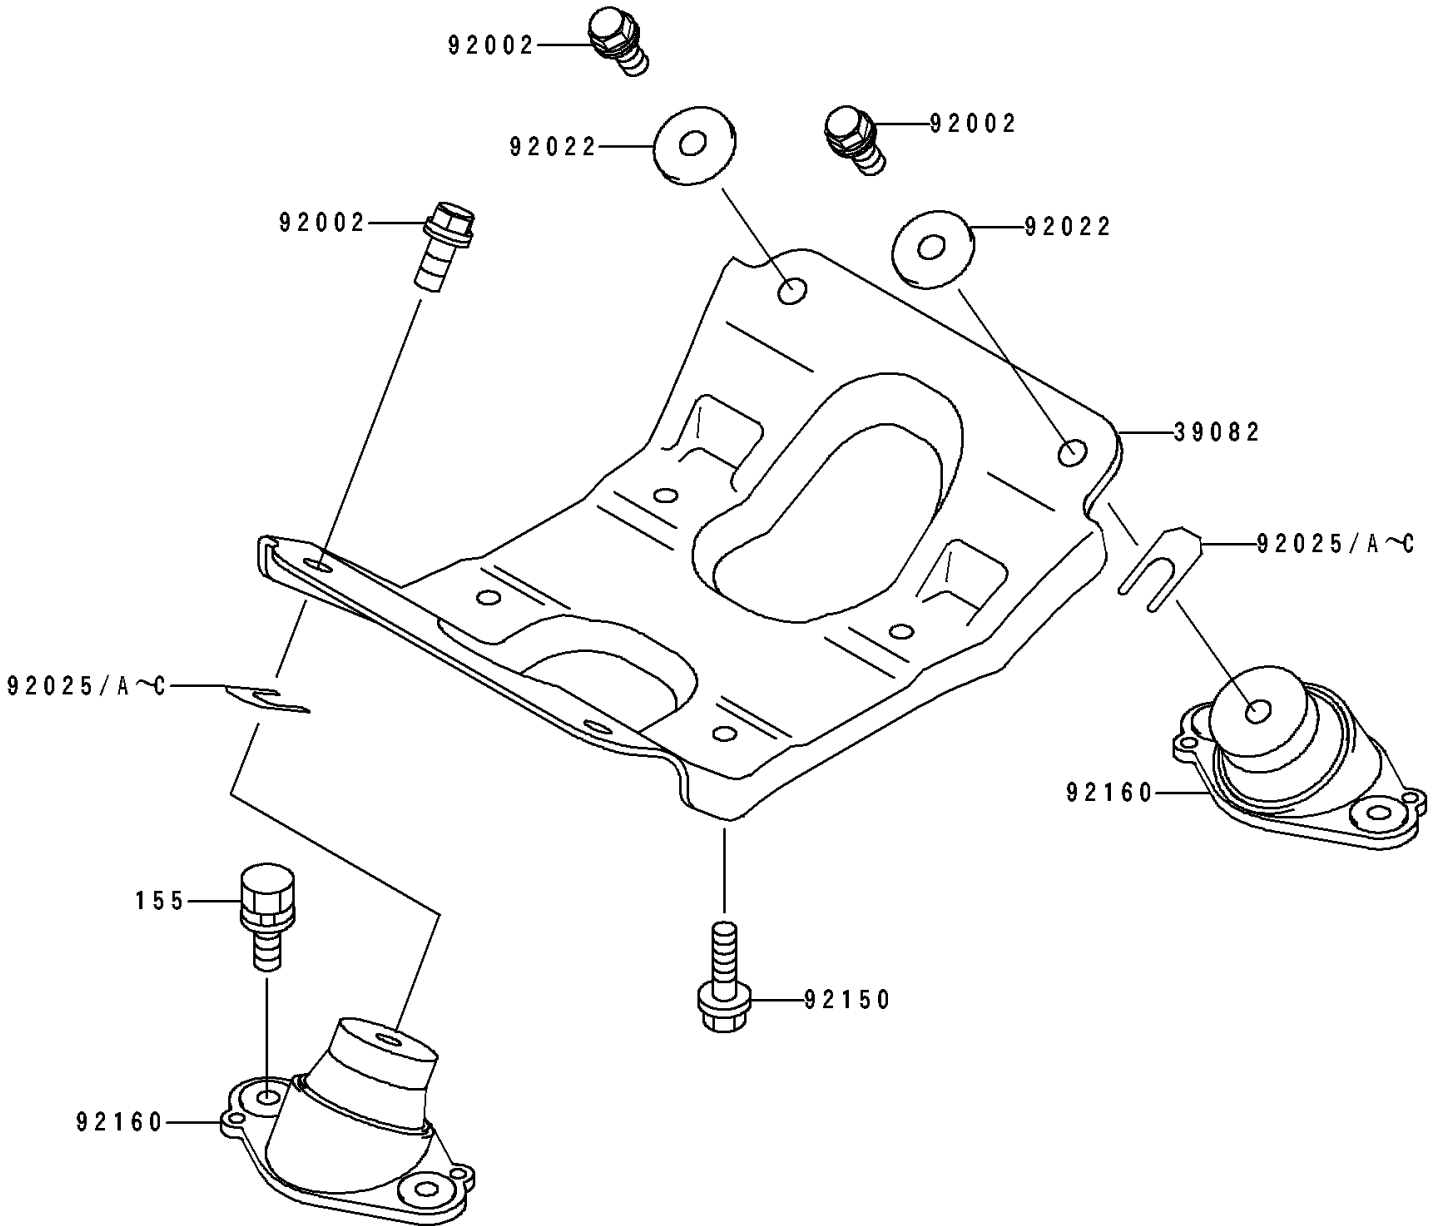

1994 ST PARTS DIAGRAM

Engine Mount

F3144

1994 ST PARTS LIST

Engine Mount

ITEM NAME	PART NUMBER	QUANTITY
MOUNT-ENGINE (Ref # 39082)	39082-3709	1
BOLT,10X25 (Ref # 92002)	92002-3770	4
WASHER,32X10.5X4 (Ref # 92022)	92022-3023	4
SHIM,T=0.3MM (Ref # 92025)	92025-3705	AR
SHIM,T=0.5MM (Ref # 92025A)	92025-3706	AR
SHIM,T=1.0MM (Ref # 92025B)	92025-3707	AR
SHIM,T=1.5MM (Ref # 92025C)	92025-3708	AR
BOLT,10X25 (Ref # 92150)	92150-3818	4
DAMPER,ENGINE MOUNT (Ref # 92160)	92160-3809	4
BOLT-WSP-SMALL,8X20 (Ref # 155)	155R0820	8