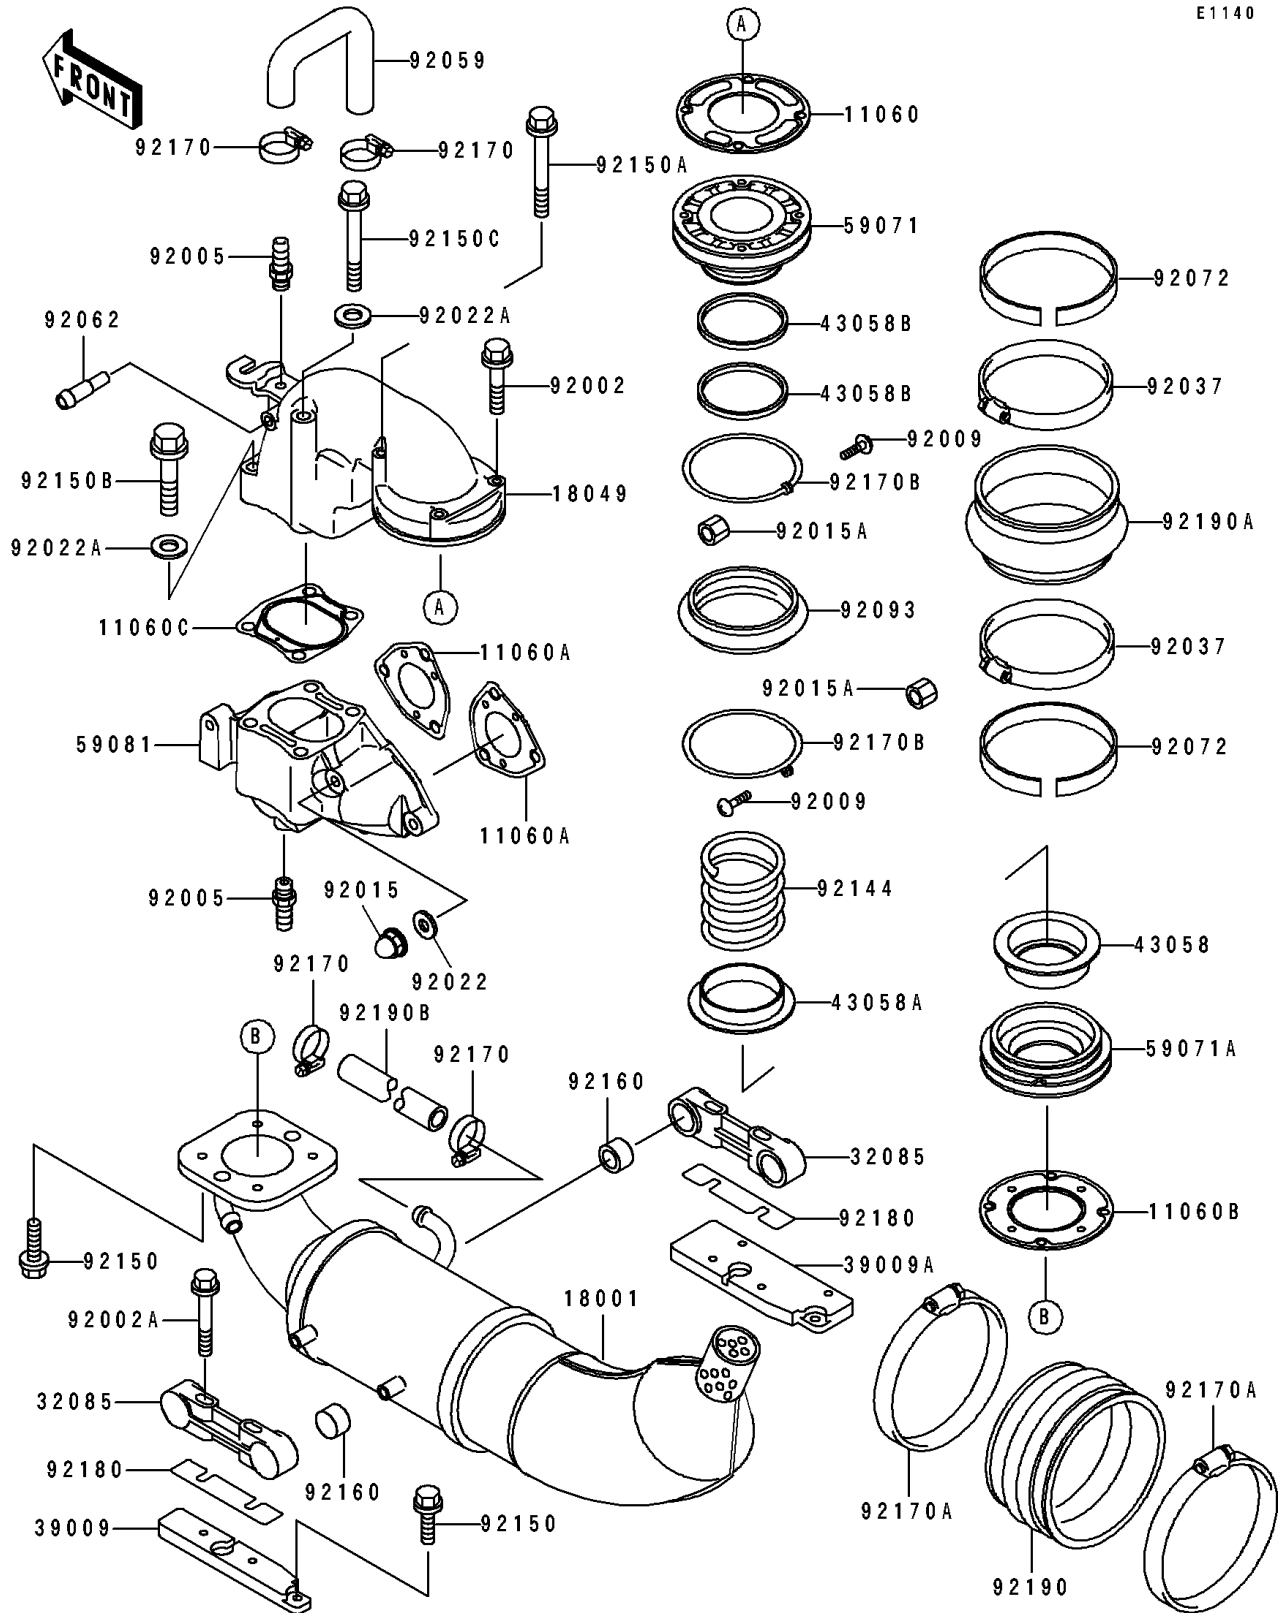

1994 ST PARTS DIAGRAM

Muffler(s)

E1140

1994 ST PARTS LIST

Muffler(s)

ITEM NAME	PART NUMBER	QUANTITY
GASKET,EXHAUST PIPE (Ref # 11060)	11060-3718	1
GASKET,EXHAUST PIPE (Ref # 11060A)	11060-3721	2
GASKET,MUFFLER (Ref # 11060B)	11060-3724	1
GASKET,EXHAUST MANIFOLD (Ref # 11060C)	11060-3732	1
MUFFLER (Ref # 18001)	18001-3747	1
PIPE-EXHAUST (Ref # 18049)	18049-3740	1
STOPPER (Ref # 32085)	32085-3713	2
BLOCK-MOUNT,LH (Ref # 39009)	39009-3707	1
BLOCK-MOUNT,RH (Ref # 39009A)	39009-3708	1
RING (Ref # 43058)	43058-3705	1
RING (Ref # 43058A)	43058-3706	1
RING (Ref # 43058B)	43058-3707	2
JOINT,UPP (Ref # 59071)	59071-3728	1
JOINT,LWR (Ref # 59071A)	59071-3729	1
MANIFOLD-EXHAUST (Ref # 59081)	59081-3713	1
BOLT,6X35 (Ref # 92002)	92002-3715	2
BOLT,6X45 (Ref # 92002A)	92002-3717	4
FITTING,HOSE (Ref # 92005)	92005-3712	2
SCREW,3X14 (Ref # 92009)	92009-3796	2
NUT,CAP,8MM (Ref # 92015)	92015-1371	6
NUT,3MM (Ref # 92015A)	92015-3825	2
WASHER,8.2X18X1.5 (Ref # 92022)	92022-1964	6
WASHER,10.2X20X1.5 (Ref # 92022A)	92022-3742	4
CLAMP (Ref # 92037)	92037-3706	2
TUBE,HEAD-EXHAUST (Ref # 92059)	92059-3872	1
NOZZLE (Ref # 92062)	92062-3705	1
BAND,ID=111 (Ref # 92072)	92072-3740	2
SEAL (Ref # 92093)	92093-3738	1
SPRING (Ref # 92144)	92144-3739	1

1994 ST PARTS LIST

Muffler(s)

ITEM NAME	PART NUMBER	QUANTITY
BOLT,6X18 (Ref # 92150)	92150-3729	8
BOLT,6X80 (Ref # 92150A)	92150-3761	2
BOLT,10X50 (Ref # 92150B)	92150-3819	2
BOLT,10X145 (Ref # 92150C)	92150-3820	2
DAMPER (Ref # 92160)	92160-3740	4
CLAMP (Ref # 92170)	92170-3718	4
CLAMP (Ref # 92170A)	92170-3721	2
CLAMP (Ref # 92170B)	92170-3731	2
SHIM (Ref # 92180)	92180-3701	AR
TUBE (Ref # 92190)	92190-3709	1
TUBE,JOINT (Ref # 92190A)	92190-3712	1
TUBE,13X19X140 (Ref # 92190B)	92190-3714	1