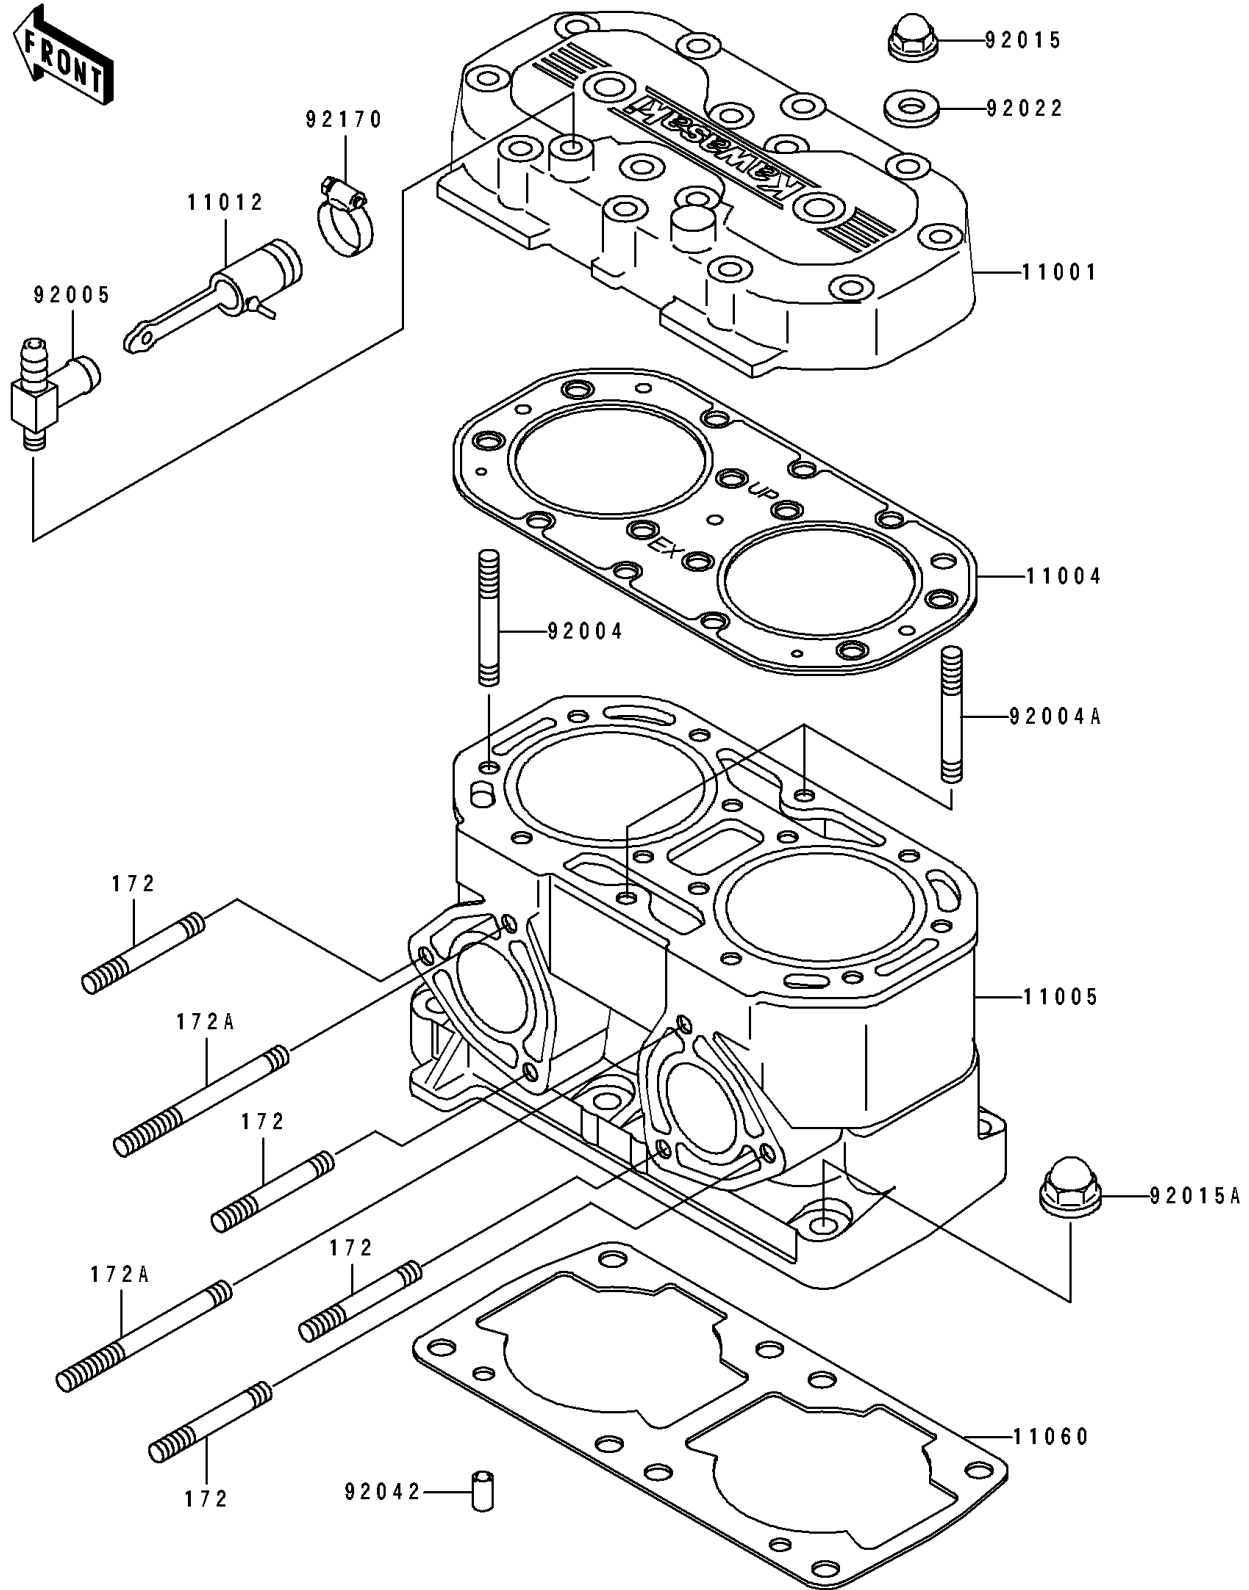

1994 ST PARTS DIAGRAM

Cylinder Head/Cylinder

E1110

1994 ST PARTS LIST

Cylinder Head/Cylinder

ITEM NAME	PART NUMBER	QUANTITY
HEAD-CYLINDER (Ref # 11001)	11001-3719	1
GASKET-HEAD (Ref # 11004)	11004-3708	1
CYLINDER-ENGINE (Ref # 11005)	11005-3722	1
CAP (Ref # 11012)	11012-3757	1
GASKET,CYLINDER BASE (Ref # 11060)	11060-3711	1
STUD,8X43 (Ref # 92004)	92004-3715	12
STUD,8X43 (Ref # 92004A)	92004-3719	2
FITTING (Ref # 92005)	92005-3711	1
NUT,CAP,8MM (Ref # 92015)	92015-1371	14
NUT,10MM (Ref # 92015A)	92015-1649	8
WASHER,8.2X18X1.5 (Ref # 92022)	92022-1964	14
PIN,DOWEL,6.3X8X14 (Ref # 92042)	92042-007	2
CLAMP (Ref # 92170)	92170-3729	1
BOLT-STUD (Ref # 172)	172R0830	4
BOLT-STUD,8X75 (Ref # 172A)	172R0875	2