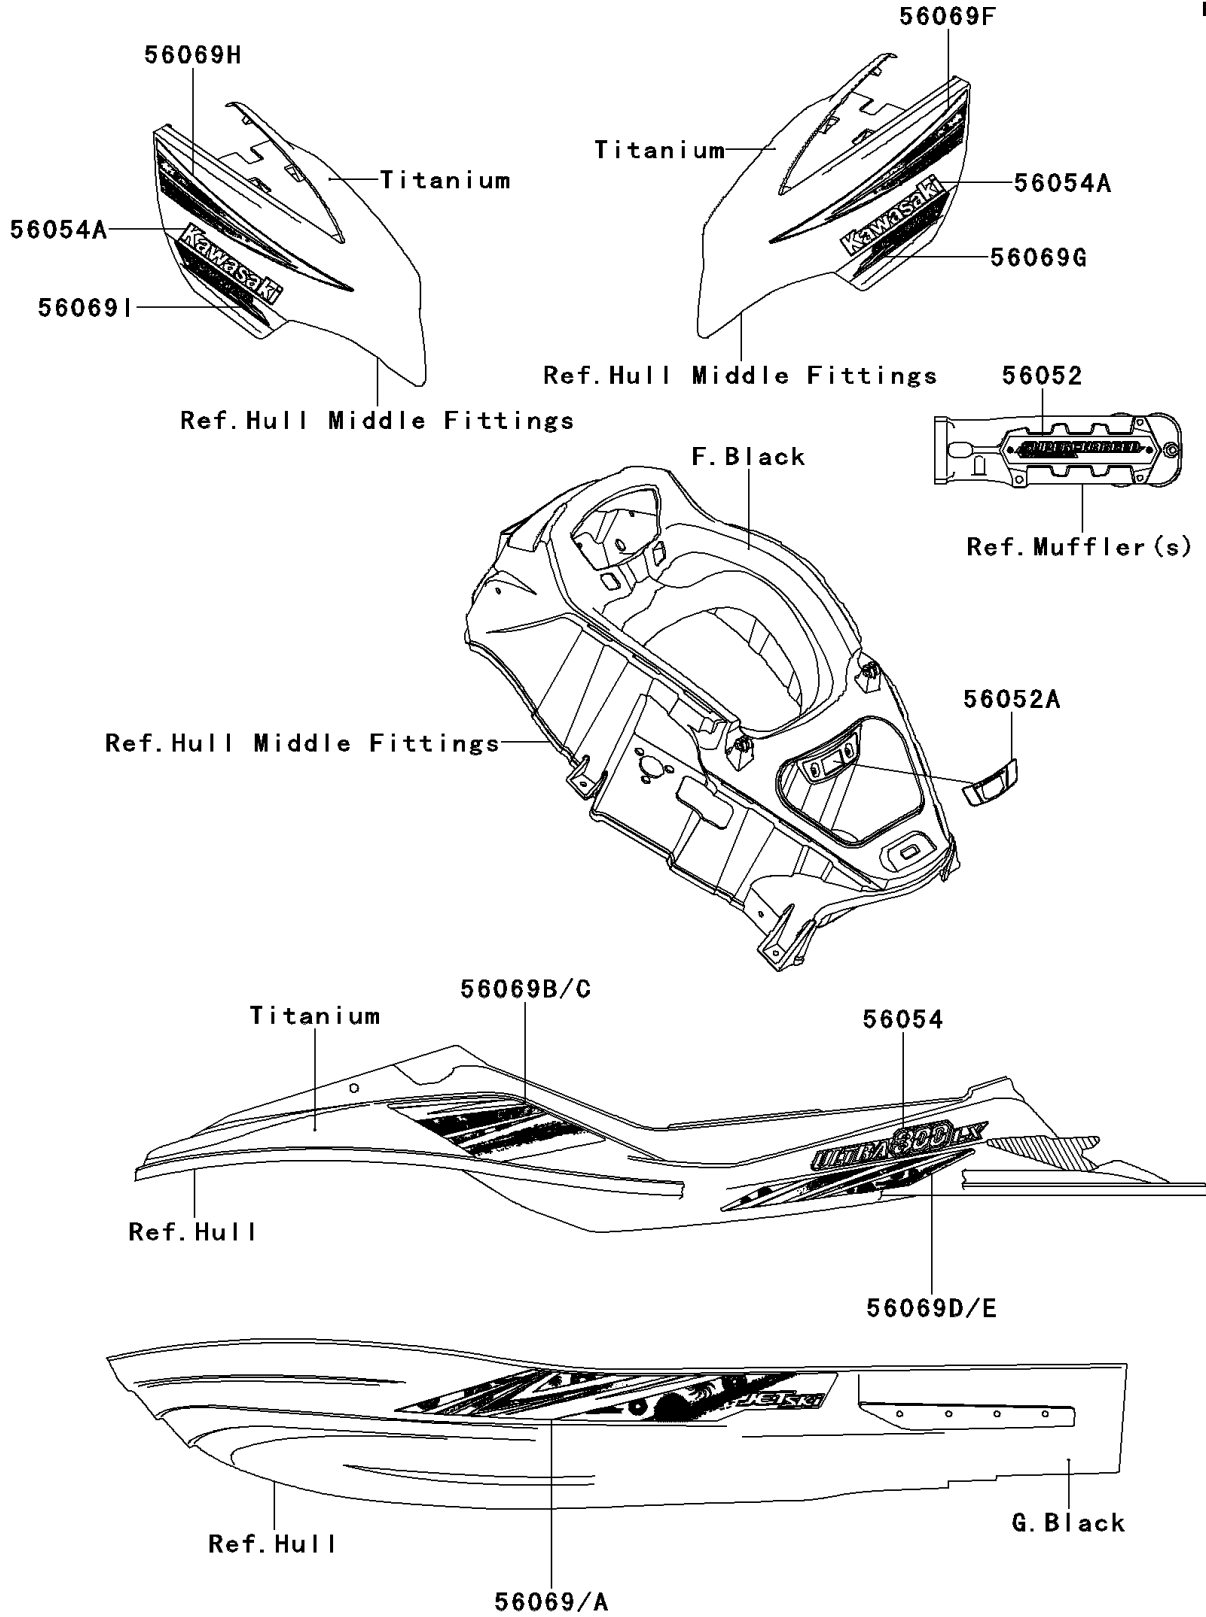

# 2013 JET SKI® Ultra® 300LX PARTS DIAGRAM

Decals(Titanium)(JDF)

F3880B

## 2013 JET SKI® Ultra® 300LX PARTS LIST

Decals(Titanium)(JDF)

ITEM NAME	PART NUMBER	QUANTITY
MARK,SUPERCHARGED (Ref # 56052)	56052-3877	1
MARK,IMMOBILIZER (Ref # 56052A)	56052-3878	1
MARK,DECK,ULTRA300LX (Ref # 56054)	56054-1046	2
MARK,DECK,KAWASAKI (Ref # 56054A)	56054-3750	2
PATTERN,HULL,LH (Ref # 56069)	56069-2398	1
PATTERN,HULL,RH (Ref # 56069A)	56069-2399	1
PATTERN,DECK,FR,LH (Ref # 56069B)	56069-2400	1
PATTERN,DECK,FR,RH (Ref # 56069C)	56069-2401	1
PATTERN,DECK,RR,LH (Ref # 56069D)	56069-2402	1
PATTERN,DECK,RR,RH (Ref # 56069E)	56069-2403	1
PATTERN,HATCH COVER,UPP,LH (Ref # 56069F)	56069-2404	1
PATTERN,HATCH COVER,LWR,LH (Ref # 56069G)	56069-2405	1
PATTERN,HATCH COVER,UPP,RH (Ref # 56069H)	56069-2406	1
PATTERN,HATCH COVER,LWR,RH (Ref # 56069I)	56069-2407	1