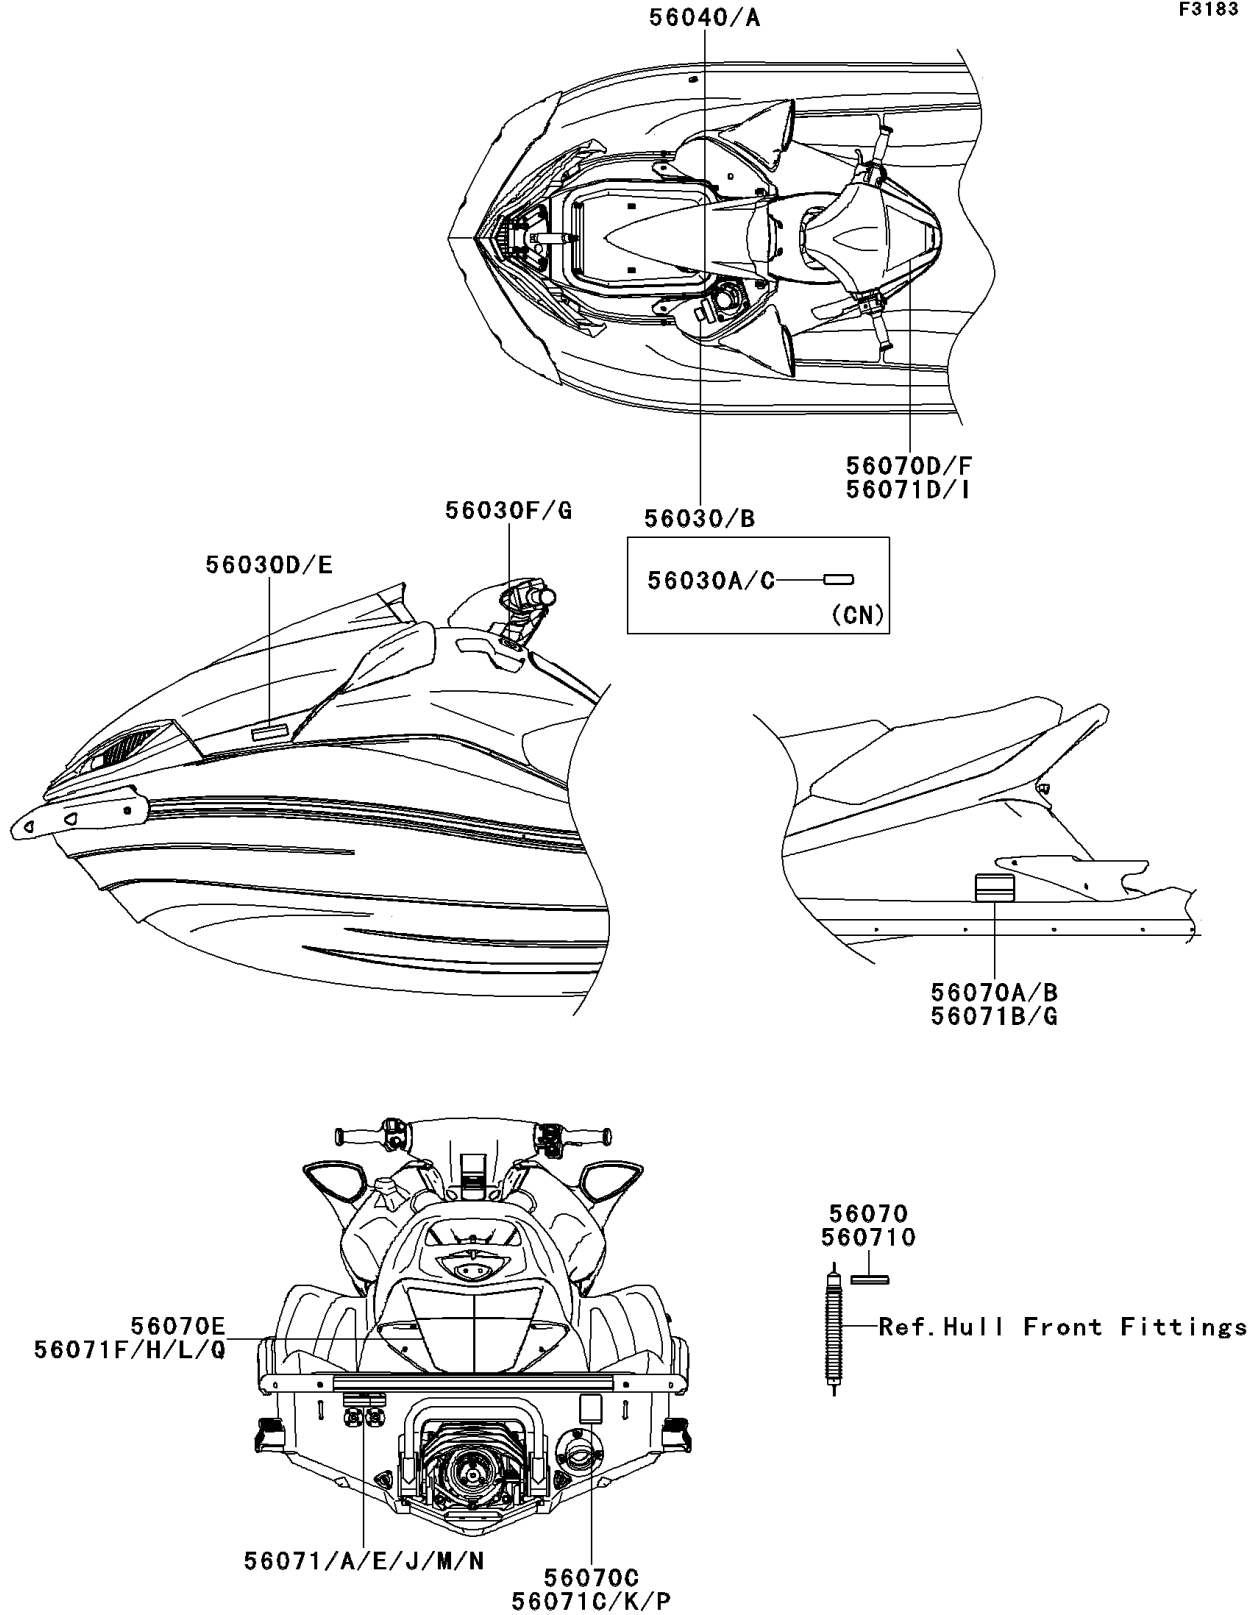

2013 JET SKI® Ultra® 300LX PARTS DIAGRAM

Labels

F3183

2013 JET SKI® Ultra® 300LX PARTS LIST

Labels

ITEM NAME	PART NUMBER	QUANTITY
LABEL,FIRE EXTINGUISHER (Ref # 56030D)	56030-3755	1
LABEL,REVERSE (Ref # 56030F)	56030-3815	1
LABEL-WARNING,GASOLINE (Ref # 56040)	56040-3972	1
LABEL-WARNING,DAMPER (Ref # 56070)	56070-3876	1
LABEL-WARNING,GRAB HANDLE&STEP (Ref # 56071B)	56071-0224	1
LABEL-WARNING,RIGHTING (Ref # 56071C)	56071-0225	1
LABEL-WARNING,TETHER SWITCH (Ref # 56071D)	56071-0226	1
LABEL-WARNING,IMPORTANT SAFETY (Ref # 56071F)	56071-0228	1
LABEL-WARNING,FLUSHING (Ref # 56071M)	56071-0350	1
LABEL,GASOLINE (Ref # 56030)	56030-0357	1
LABEL,GASOLINE,FRN (Ref # 56030A)	56030-0358	1
LABEL,FIRE EXTINGUISHER,FRN (Ref # 56030E)	56030-3757	1
LABEL,REVERSE,FRN (Ref # 56030G)	56030-3816	1
LABEL,GASOLINE,FRN (Ref # 56040A)	56040-3978	1
LABEL-WARNING,RIGHTING,FRN (Ref # 56071K)	56071-0233	1
LABEL-WARNING,IMPORTANT SAFETY (Ref # 56071L)	56071-0344	1
LABEL-WARNING,FLUSHING,FRN (Ref # 56071N)	56071-0351	1
LABEL-WARNING,DAMPER,FRN (Ref # 56071O)	56071-3737	1