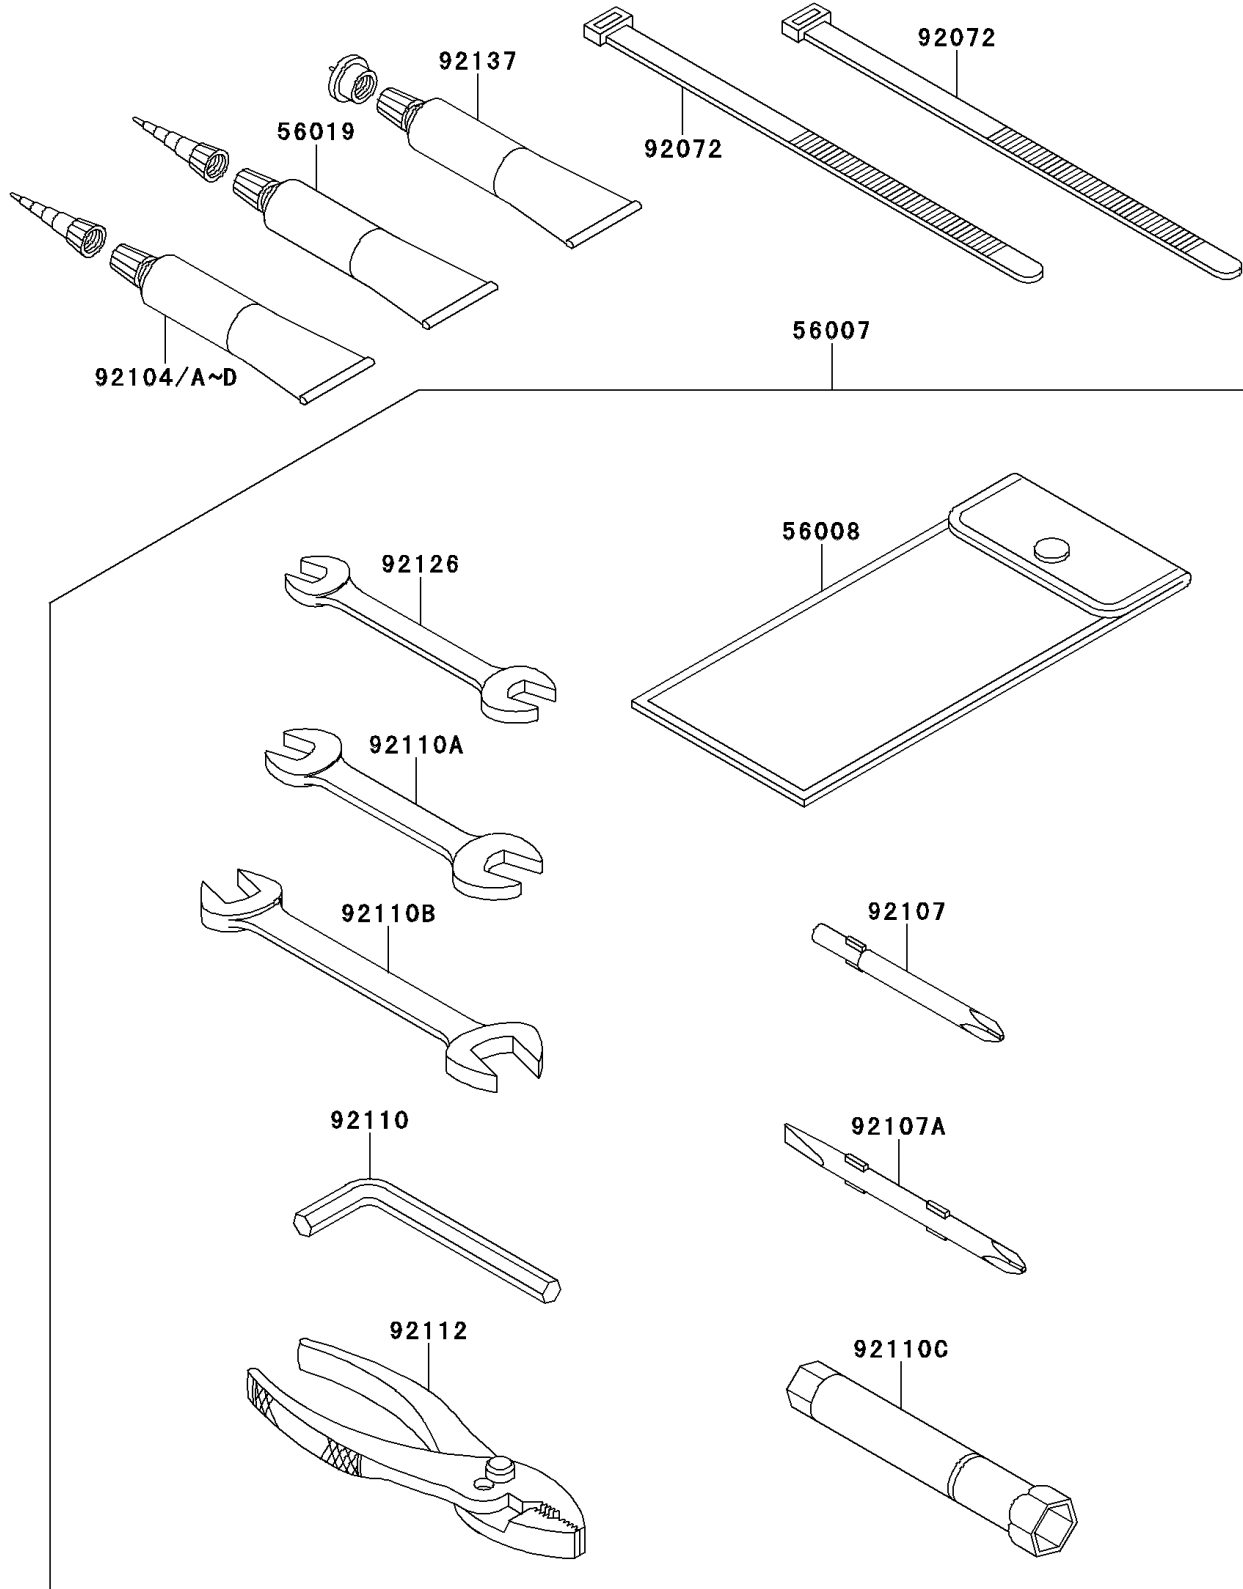

2013 JET SKI® Ultra® 300LX PARTS DIAGRAM

Owner's Tools

F3182

2013 JET SKI® Ultra® 300LX PARTS LIST

Owner's Tools

ITEM NAME	PART NUMBER	QUANTITY
TOOL-KIT (Ref # 56007)	56007-3720	1
BAG,TOOL (Ref # 56008)	56008-3706	1
GASKET-LIQUID,TB1211,WHITE (Ref # 56019)	56019-120	1
BAND,L=250 (Ref # 92072)	92072-1237	2
GASKET-LIQUID,TB1211F,CLEAR (Ref # 92104)	92104-0004	1
GASKET-LIQUID,TB1216,GRAY (Ref # 92104A)	92104-1063	1
GASKET-LIQUID,TB1216B,BLACK (Ref # 92104B)	92104-1064	1
GASKET-LIQUID,TB1215,GRAY (Ref # 92104C)	92104-1065	1
GASKET-LIQUID,TB1521,BROWN (Ref # 92104D)	92104-3701	1
TOOL-DRIVER,#3PHILLIPS (Ref # 92107)	92107-005	1
TOOL-DRIVER,#2PHILLIPS&SLOT (Ref # 92107A)	92107-1051	1
TOOL-WRENCH,ALLEN,5MM (Ref # 92110)	92110-1015	1
TOOL-WRENCH,OPEN END,10X12 (Ref # 92110A)	92110-1152	1
TOOL-WRENCH,OPEN END,14X17 (Ref # 92110B)	92110-1153	1
TOOL-WRENCH,BOX,16MM (Ref # 92110C)	92110-3706	1
TOOL-PLIERS (Ref # 92112)	92112-1001	1
TOOL-WRENCH,OPEN END,8X10 (Ref # 92126)	92126-004	1
GREASE (Ref # 92137)	92137-1002	1