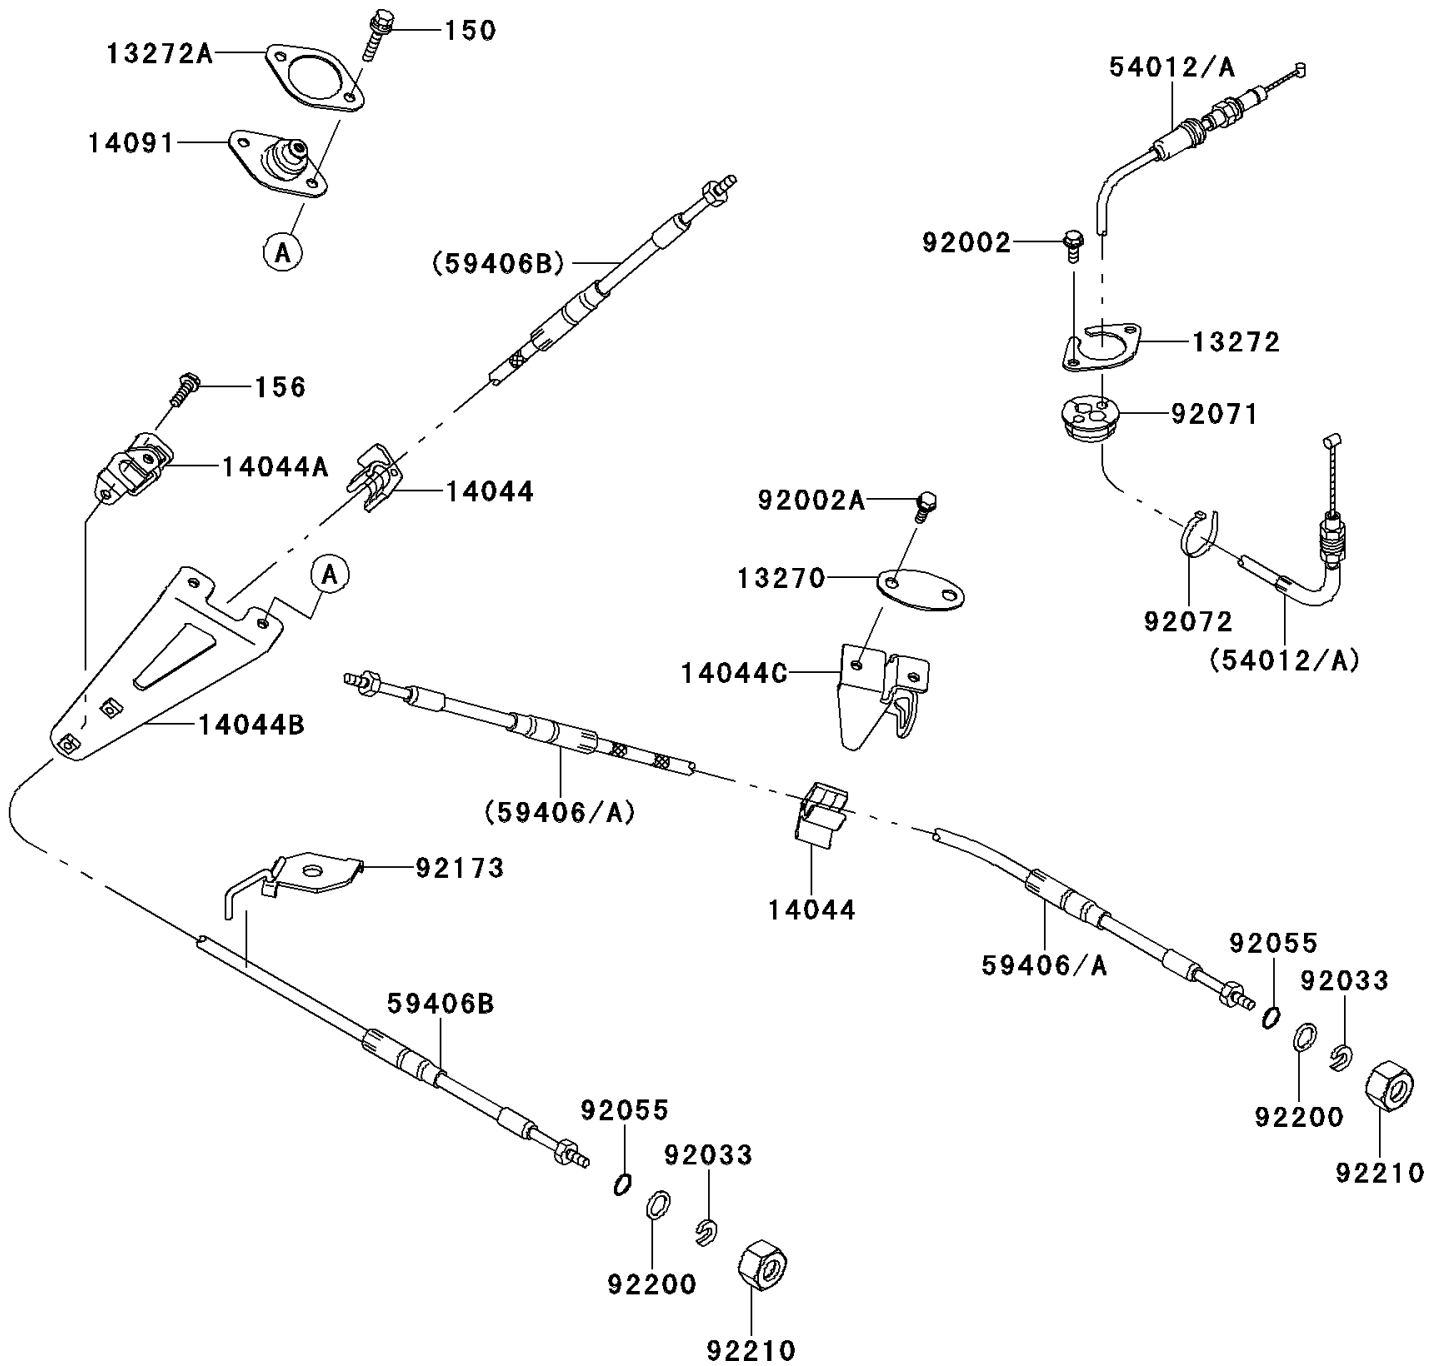

2013 JET SKI® Ultra® 300LX PARTS DIAGRAM

Cables

F3175

2013 JET SKI® Ultra® 300LX PARTS LIST

Cables

ITEM NAME	PART NUMBER	QUANTITY
BOLT-WS,6X25 (Ref # 150)	150R0625	2
BOLT-WP,6X16 (Ref # 156)	156R0616	2
PLATE (Ref # 13270)	13270-3860	1
PLATE (Ref # 13272)	13272-3729	1
PLATE (Ref # 13272A)	13272-3730	1
HOLDER-CABLE (Ref # 14044)	14044-3765	2
HOLDER-CABLE,REVERSE (Ref # 14044A)	14044-3766	1
HOLDER-CABLE,REVERSE (Ref # 14044B)	14044-3767	1
HOLDER-CABLE,STEERING (Ref # 14044C)	14044-3769	1
COVER (Ref # 14091)	14091-3821	1
CABLE-THROTTLE (Ref # 54012)	54012-0592	1
CABLE-STRG (Ref # 59406)	59406-0003	1
CABLE-STRG,REVERSE (Ref # 59406B)	59406-3786	1
BOLT,6X16 (Ref # 92002)	92002-3728	2
BOLT,6X20 (Ref # 92002A)	92002-3755	2
RING-SNAP (Ref # 92033)	92033-3735	2
RING-O (Ref # 92055)	92055-3778	2
GROMMET,HARNESS (Ref # 92071)	92071-3790	1
BAND,L=368.3 (Ref # 92072)	92072-3872	1
CLAMP (Ref # 92173)	92173-3704	1
WASHER,14.5X20X1.5 (Ref # 92200)	92200-3793	2
NUT,22MM (Ref # 92210)	92210-3772	2