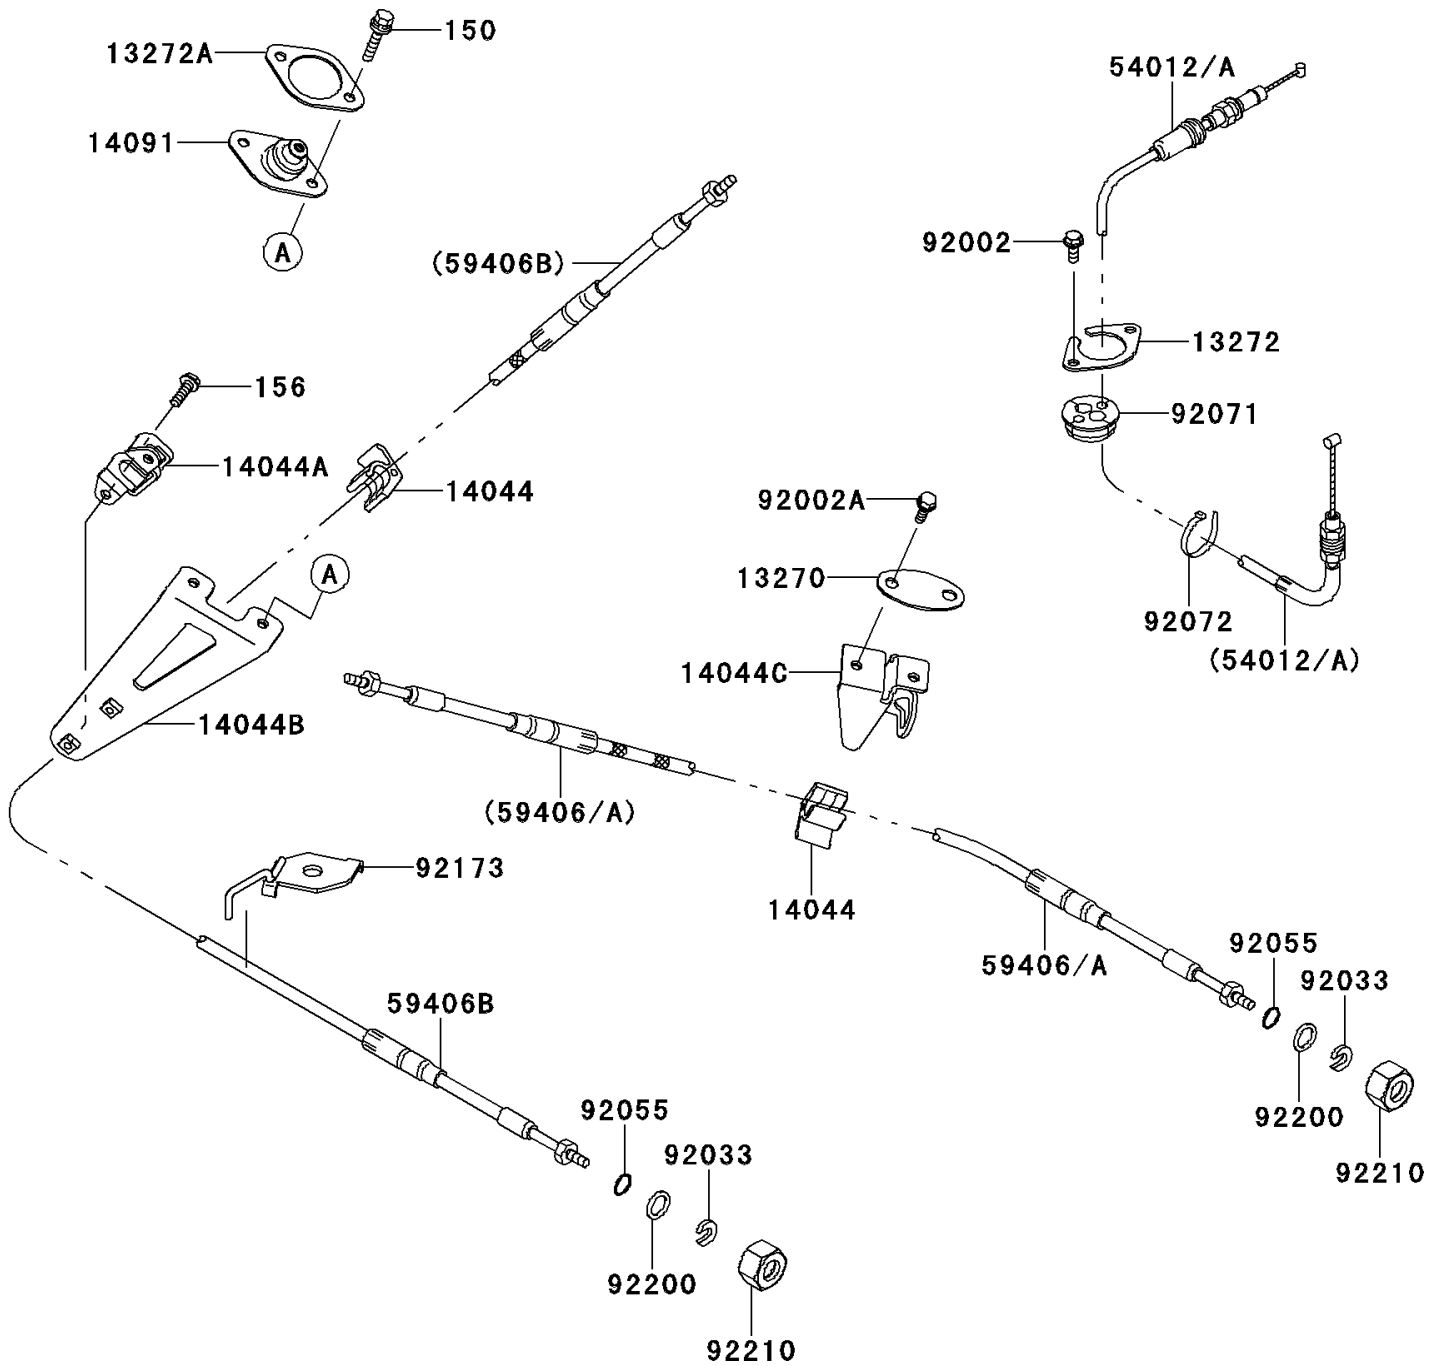

2012 JET SKI® Ultra® 300LX PARTS DIAGRAM

Cables

F3175

2012 JET SKI® Ultra® 300LX PARTS LIST

Cables

ITEM NAME	PART NUMBER	QUANTITY
BOLT-WS,6X25 (Ref # 150)	150R0625	2
BOLT-WP,6X16 (Ref # 156)	156R0616	2
PLATE (Ref # 13270)	13270-3860	1
PLATE (Ref # 13272)	13272-3729	1
PLATE (Ref # 13272A)	13272-3730	1
HOLDER-CABLE (Ref # 14044)	14044-3765	2
HOLDER-CABLE,REVERSE (Ref # 14044A)	14044-3766	1
HOLDER-CABLE,REVERSE (Ref # 14044B)	14044-3767	1
HOLDER-CABLE,STEERING (Ref # 14044C)	14044-3769	1
COVER (Ref # 14091)	14091-3821	1
CABLE-THROTTLE (Ref # 54012A)	54012-3777	1
CABLE-STRG (Ref # 59406A)	59406-3785	1
CABLE-STRG,REVERSE (Ref # 59406B)	59406-3786	1
BOLT,6X16 (Ref # 92002)	92002-3728	2
BOLT,6X20 (Ref # 92002A)	92002-3755	2
RING-SNAP (Ref # 92033)	92033-3735	2
RING-O (Ref # 92055)	92055-3778	2
GROMMET,HARNESS (Ref # 92071)	92071-3790	1
BAND,L=368.3 (Ref # 92072)	92072-3872	1
CLAMP (Ref # 92173)	92173-3704	1
WASHER,14.5X20X1.5 (Ref # 92200)	92200-3793	2
NUT,22MM (Ref # 92210)	92210-3772	2