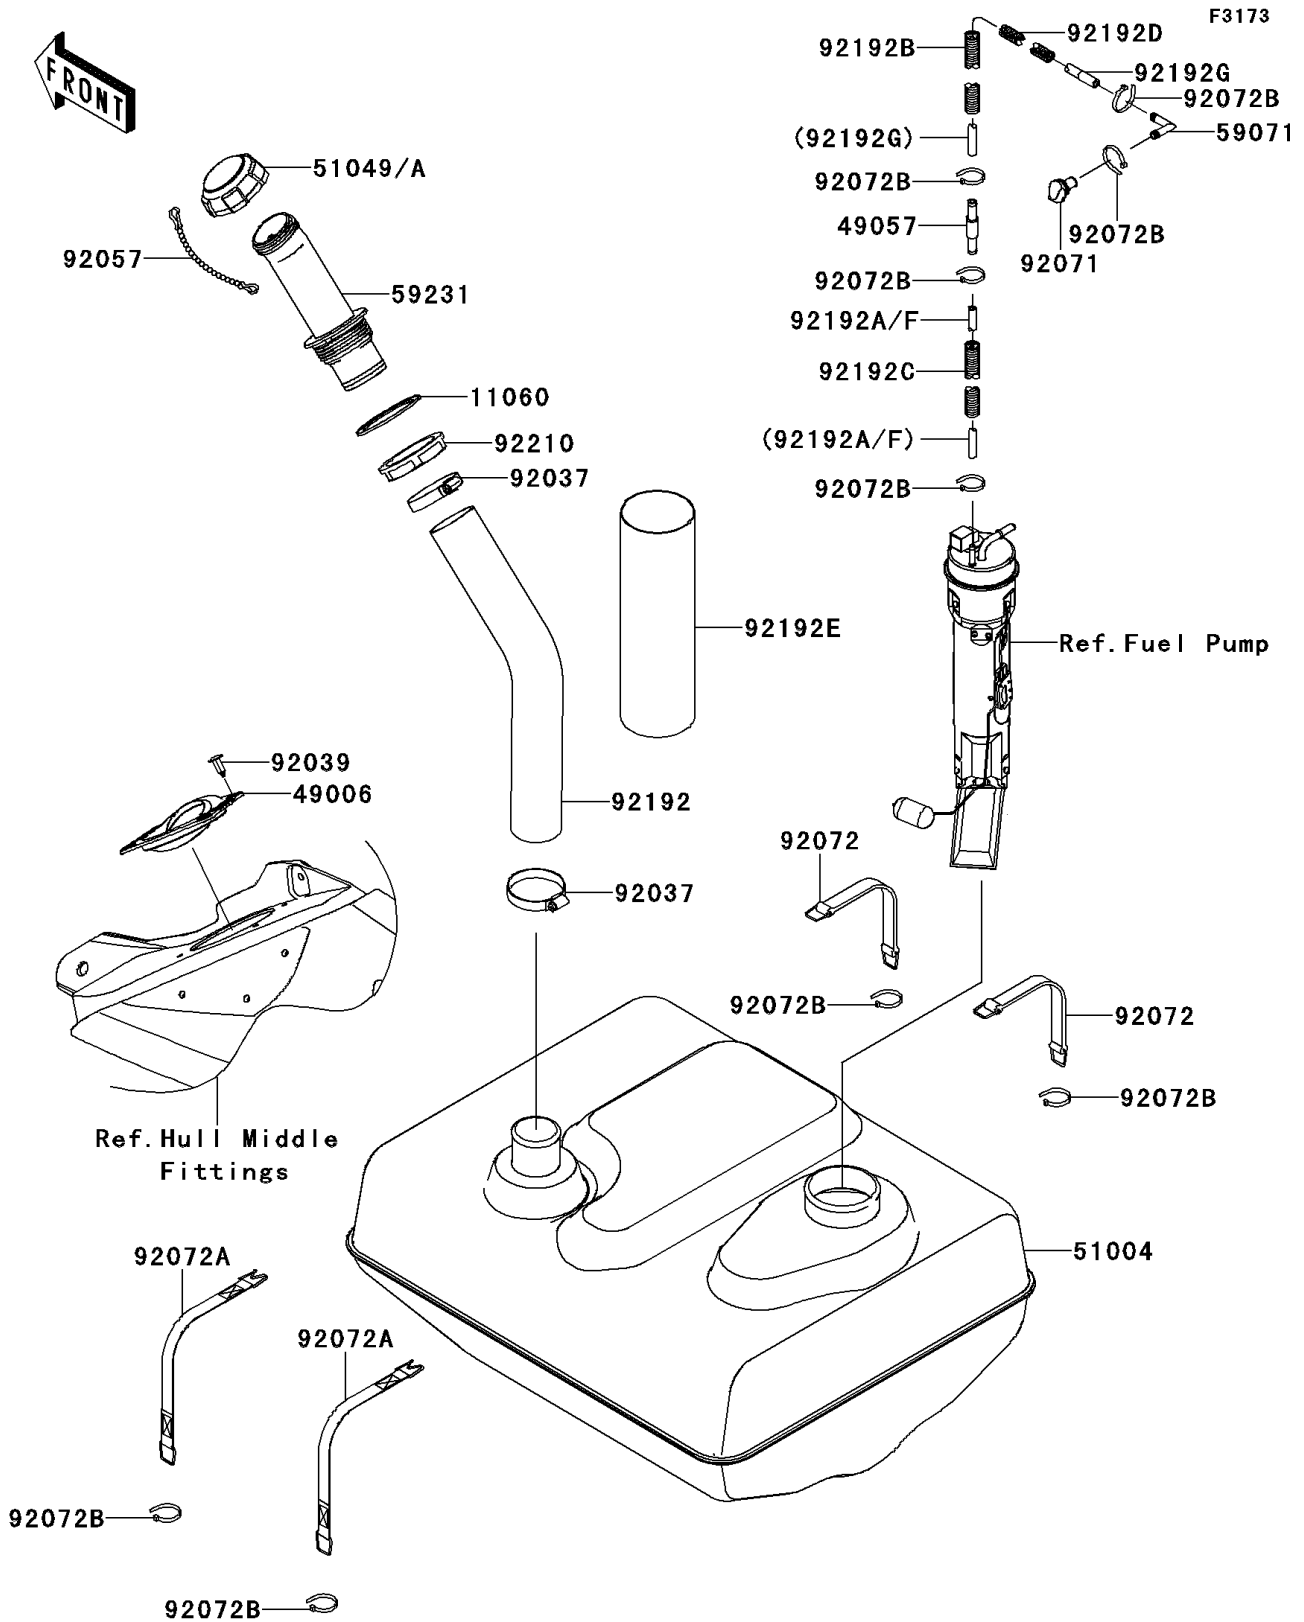

# 2013 JET SKI® Ultra® 300LX PARTS DIAGRAM

Fuel Tank

## 2013 JET SKI® Ultra® 300LX PARTS LIST

### Fuel Tank

ITEM NAME	PART NUMBER	QUANTITY
GASKET,FUEL-FILLER (Ref # 11060)	11060-3780	1
BOOT (Ref # 49006)	49006-3719	1
VALVE-RELIEF (Ref # 49057)	49057-3707	1
TANK-FUEL (Ref # 51004)	51004-3749	1
CAP-TANK,FUEL (Ref # 51049)	51049-0713	1
JOINT (Ref # 59071)	59071-3736	1
FILLER,FUEL TANK (Ref # 59231)	59231-3727	1
CLAMP (Ref # 92037)	92037-3738	2
RIVET (Ref # 92039)	92039-3788	4
CHAIN,COVER,L=100 (Ref # 92057)	92057-3704	1
GROMMET (Ref # 92071)	92071-3841	1
BAND (Ref # 92072)	92072-3845	2
BAND (Ref # 92072A)	92072-3847	2
BAND,L=100.08 (Ref # 92072B)	92072-3882	9
TUBE,FUEL TANK-FILLER (Ref # 92192)	92192-1044	1
TUBE,5.8X11X100 (Ref # 92192A)	92192-1103	1
TUBE,CORRUGATED,15.3X20.6X650 (Ref # 92192B)	92192-3748	1
TUBE,CORRUGATED,L=120 (Ref # 92192C)	92192-3749	1
TUBE,CORRUGATED,L=350 (Ref # 92192D)	92192-3788	1
TUBE,86X89X300 (Ref # 92192E)	92192-3822	1
TUBE,5.8X10.8X1000 (Ref # 92192G)	92192-3849	1
NUT,FUEL FILLER (Ref # 92210)	92210-3802	1