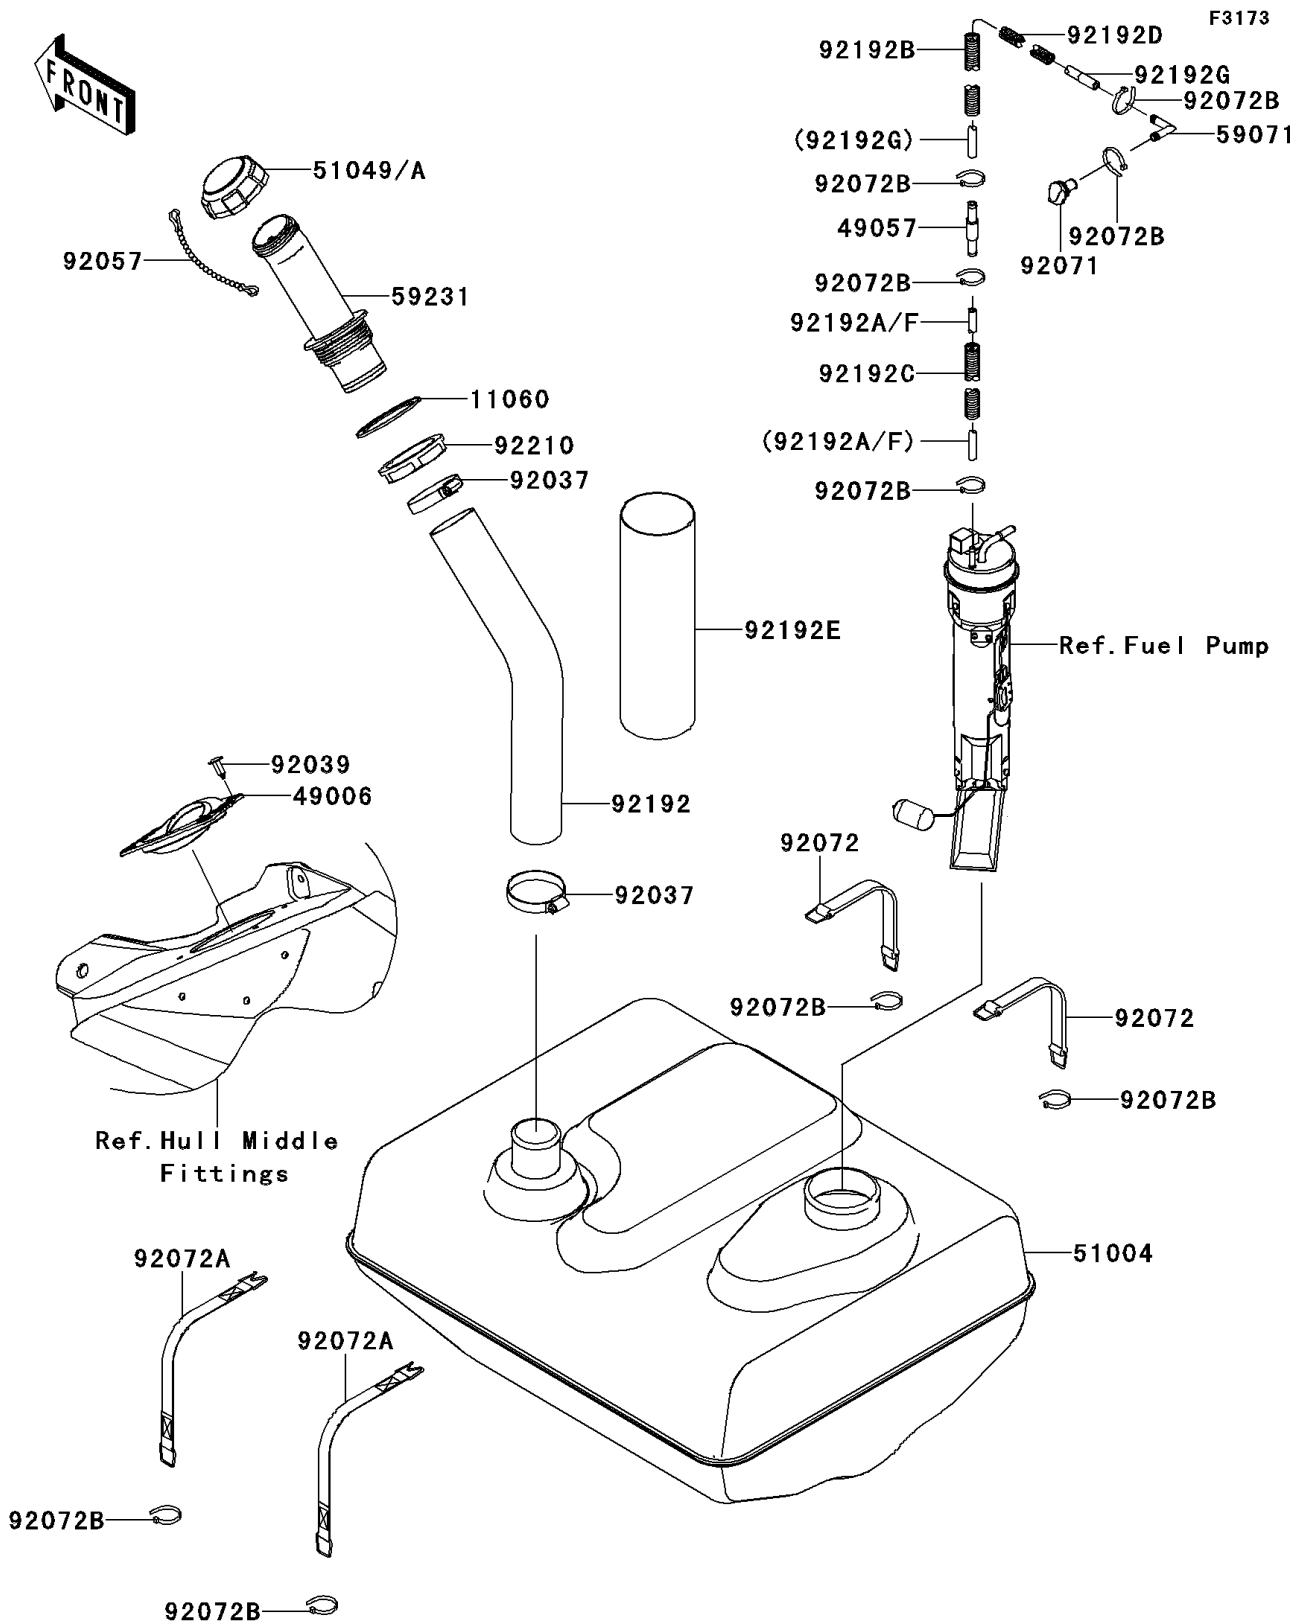

2012 JET SKI® Ultra® 300LX PARTS DIAGRAM

Fuel Tank

2012 JET SKI® Ultra® 300LX PARTS LIST

Fuel Tank

ITEM NAME	PART NUMBER	QUANTITY
GASKET,FUEL-FILLER (Ref # 11060)	11060-3780	1
BOOT (Ref # 49006)	49006-3719	1
VALVE-RELIEF (Ref # 49057)	49057-3707	1
TANK-FUEL (Ref # 51004)	51004-3749	1
CAP-TANK,FUEL (Ref # 51049)	51049-0713	1
JOINT (Ref # 59071)	59071-3736	1
FILLER,FUEL TANK (Ref # 59231)	59231-3727	1
CLAMP (Ref # 92037)	92037-3738	2
RIVET (Ref # 92039)	92039-3788	4
CHAIN,COVER,L=100 (Ref # 92057)	92057-3704	1
GROMMET (Ref # 92071)	92071-3841	1
BAND (Ref # 92072)	92072-3845	2
BAND (Ref # 92072A)	92072-3847	2
BAND,L=100.08 (Ref # 92072B)	92072-3882	9
TUBE,FUEL TANK-FILLER (Ref # 92192)	92192-1044	1
TUBE,5.8X11X100 (Ref # 92192A)	92192-1103	1
TUBE,CORRUGATED,15.3X20.6X650 (Ref # 92192B)	92192-3748	1
TUBE,CORRUGATED,L=120 (Ref # 92192C)	92192-3749	1
TUBE,CORRUGATED,L=350 (Ref # 92192D)	92192-3788	1
TUBE,86X89X300 (Ref # 92192E)	92192-3822	1
TUBE,5.8X10.8X1000 (Ref # 92192G)	92192-3849	1
NUT,FUEL FILLER (Ref # 92210)	92210-3802	1