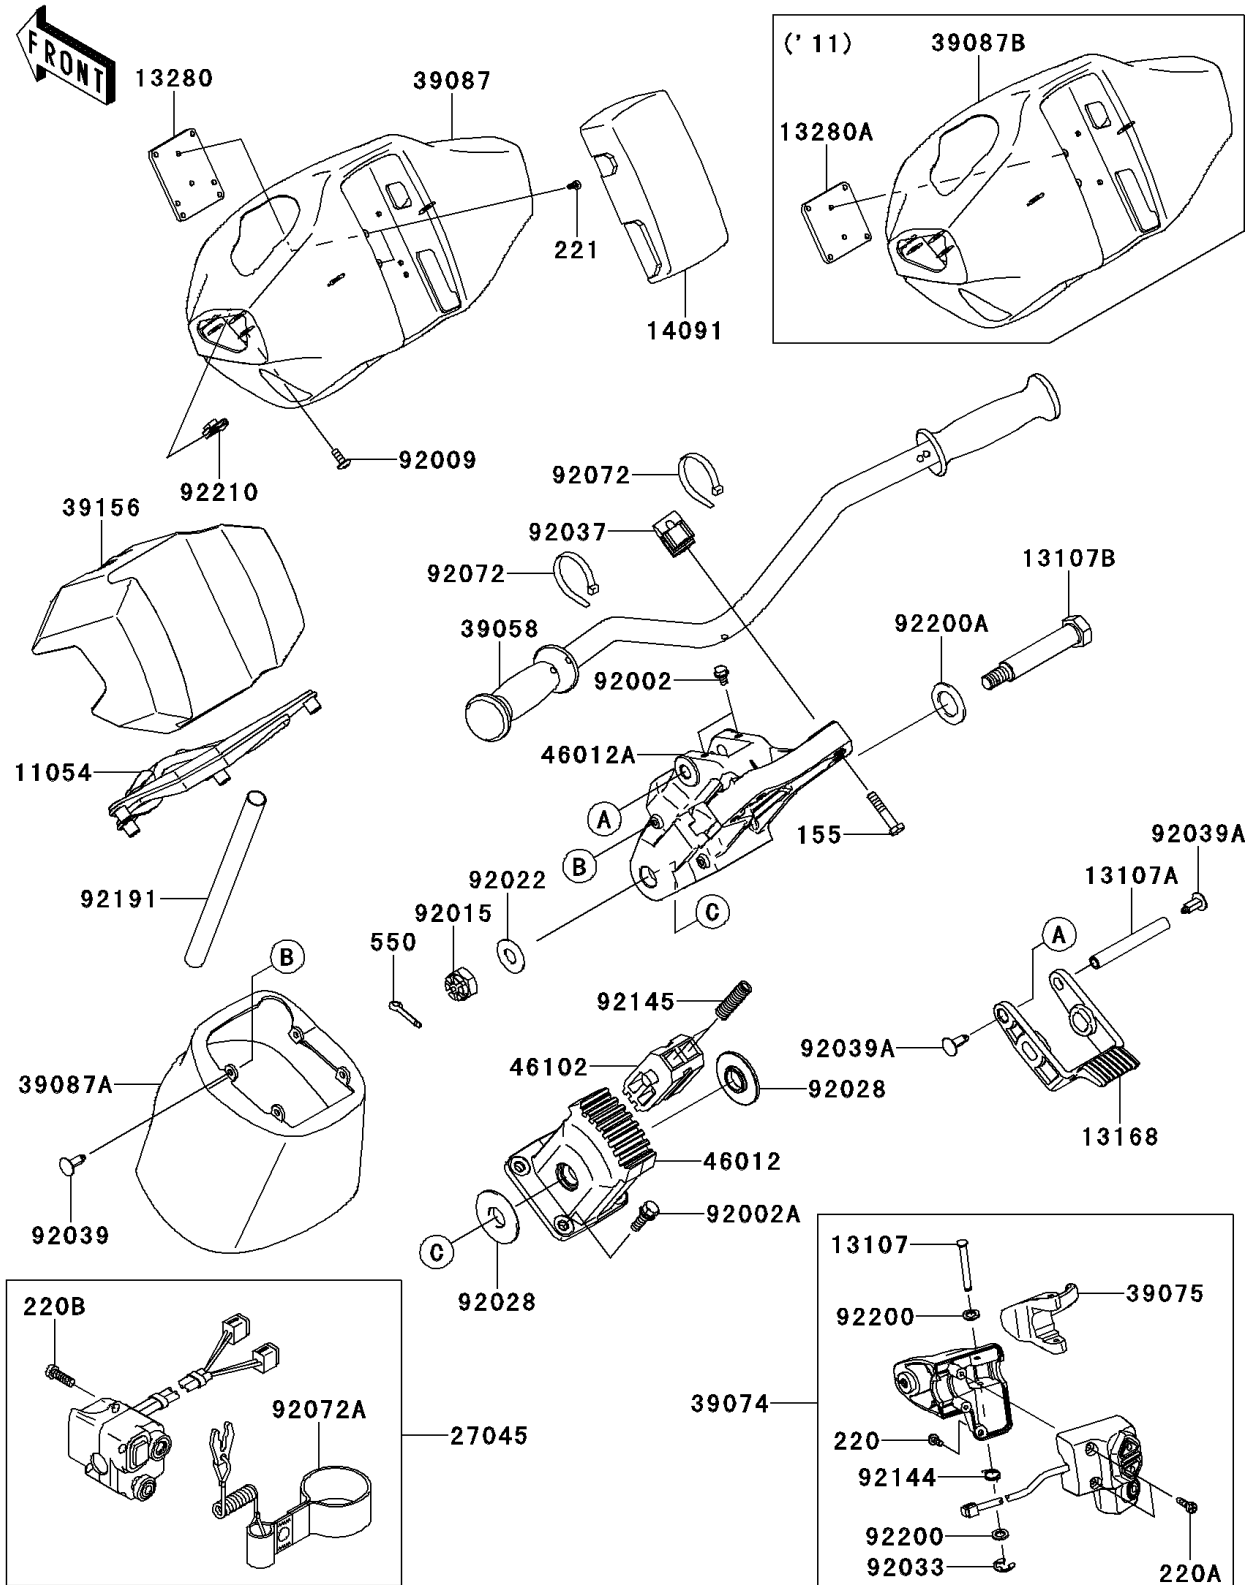

# 2013 JET SKI® Ultra® 300LX PARTS DIAGRAM

Handlebar

F3172

### Handlebar

ITEM NAME	PART NUMBER	QUANTITY
BOLT-WSP-SMALL,8X50 (Ref # 155)	155R0850	4
SCREW-PAN-CROSS,5X14 (Ref # 220)	220R0514	1
SCREW-PAN-CROS,5X25 (Ref # 220A)	220R0525	2
BRACKET,HANDLE PAD (Ref # 11054)	11054-3710	1
SHAFT (Ref # 13107)	13107-3766	1
SHAFT (Ref # 13107A)	13107-3795	1
SHAFT,HANDLE HOLDER PIVOT (Ref # 13107B)	13107-3803	1
LEVER (Ref # 13168)	13168-3754	1
HOLDER (Ref # 13280)	13280-0734	1
COVER (Ref # 14091)	14091-3829	1
SWITCH-ASSY,STOP&START (Ref # 27045)	27045-3767	1
HANDLE-COMP,F.BLACK (Ref # 39058)	39058-3746-6Z	1
LEVER-ASSY-THROTTLE (Ref # 39074)	39074-3729	1
LEVER-THROTTLE (Ref # 39075)	39075-3715	1
PAD-HANDLE,F.BLACK (Ref # 39087)	39087-0057-6Z	1
PAD-HANDLE,F.BLACK (Ref # 39087A)	39087-3737-6Z	1
PAD (Ref # 39156)	39156-3850	1
HOLDER-HANDLE,LWR (Ref # 46012)	46012-3730	1
HOLDER-HANDLE,UPP (Ref # 46012A)	46012-3733	1
ROD,HANDLE POSITION (Ref # 46102)	46102-3733	1
BOLT,6X12 (Ref # 92002)	92002-3763	2
BOLT,8X25 (Ref # 92002A)	92002-3774	4
SCREW,6X20 (Ref # 92009)	92009-3781	5
NUT,CASTLE,14MM (Ref # 92015)	92015-3805	1
WASHER,15X34X2.0 (Ref # 92022)	92022-3738	1
BUSHING (Ref # 92028)	92028-3743	2
RING-SNAP (Ref # 92033)	92033-3723	1
CLAMP,HANDLEBAR (Ref # 92037)	92037-503	2
RIVET (Ref # 92039)	92039-3787	4

### Handlebar

ITEM NAME	PART NUMBER	QUANTITY
RIVET (Ref # 92039A)	92039-3788	2
BAND,L=188.85 (Ref # 92072)	92072-0105	2
BAND,TETHER SWITCH (Ref # 92072A)	92072-3809	1
SPRING (Ref # 92144)	92144-3749	1
SPRING (Ref # 92145)	92145-3723	2
TUBE,22X24X200 (Ref # 92191)	92191-3792	1
WASHER (Ref # 92200)	92200-3738	2
WASHER,21X34X2 (Ref # 92200A)	92200-3802	1
NUT,6MM (Ref # 92210)	92210-3768	1
SCREW-PAN-CROS,5X30 (Ref # 220B)	220R0530	3
SCREW-CSK-CROSS,4X12 (Ref # 221)	221R0412	2
PIN-COTTER,3X35 (Ref # 550)	550S3035	1