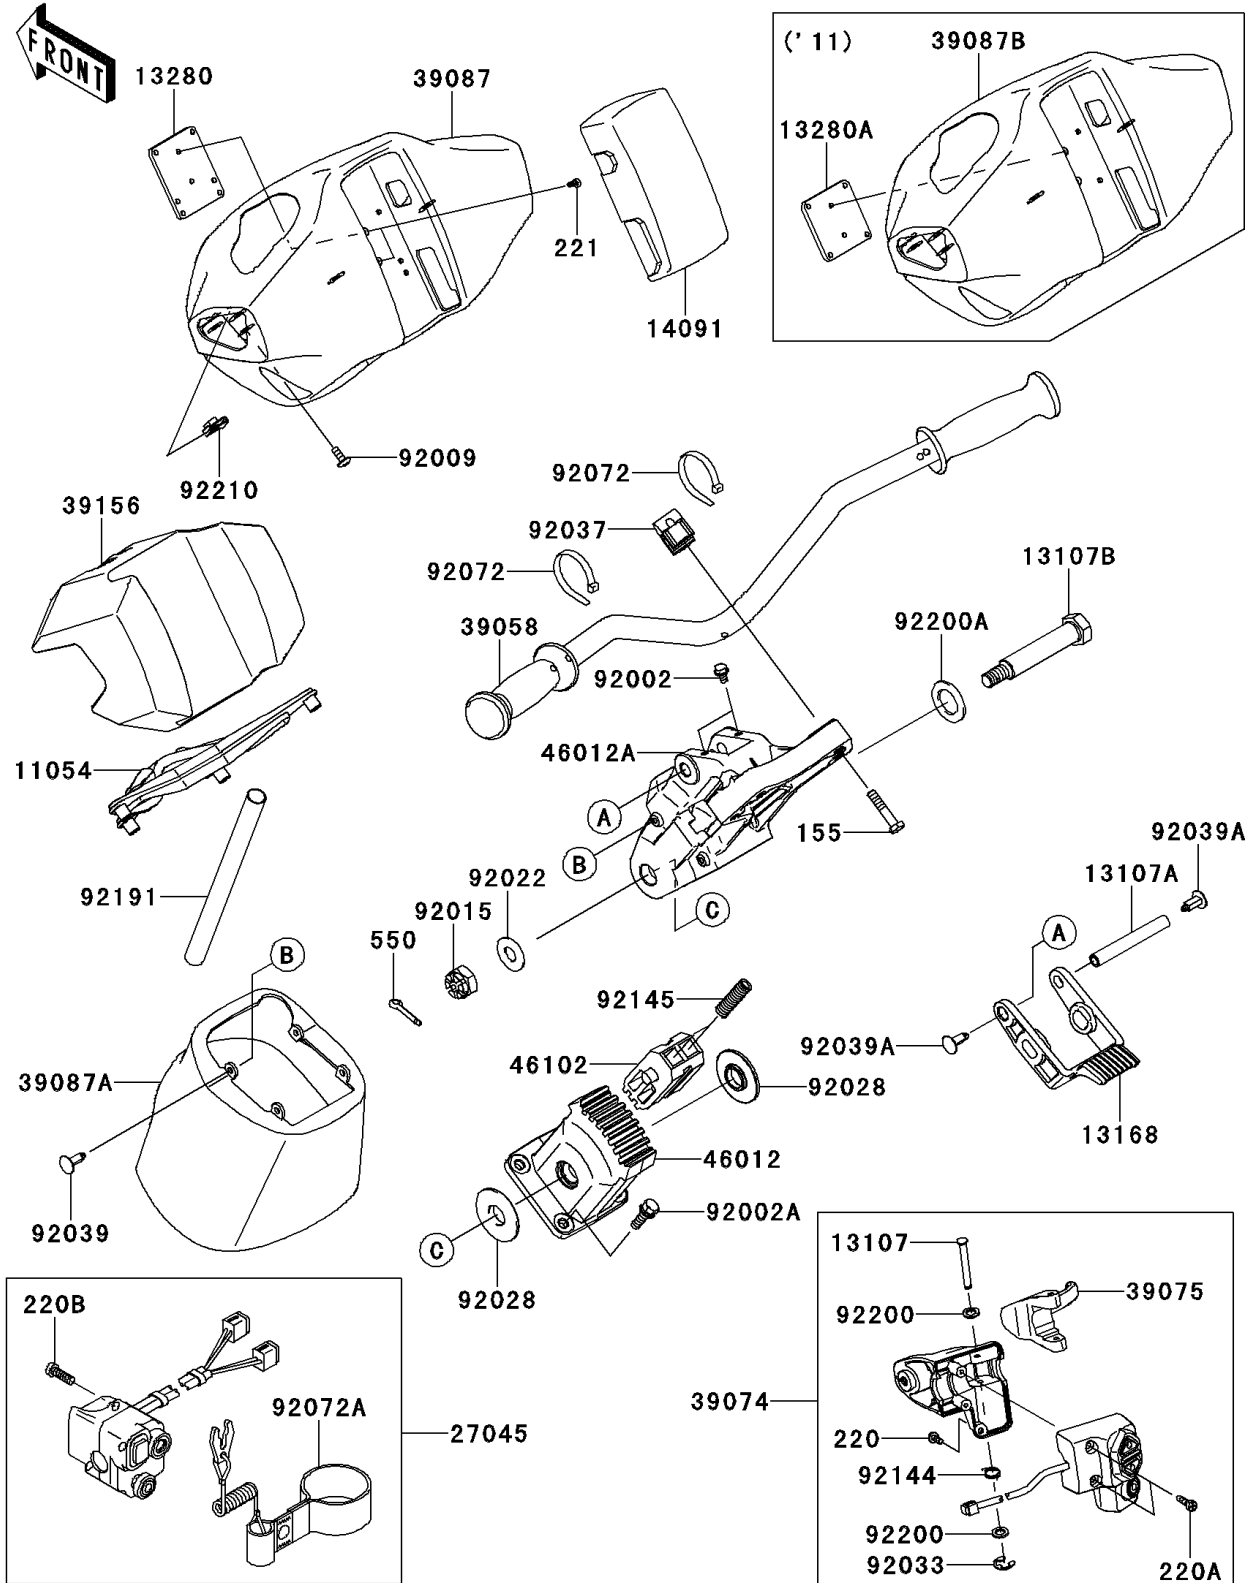

# 2013 JET SKI® Ultra® 300LX PARTS DIAGRAM

Handlebar

F3172

### Handlebar

ITEM NAME	PART NUMBER	QUANTITY
BOLT-WSP-SMALL,8X50 (Ref # 155)	155R0850	4
SCREW-PAN-CROSS,5X14 (Ref # 220)	220R0514	1
SCREW-PAN-CROS,5X25 (Ref # 220A)	220R0525	2
BRACKET,HANDLE PAD (Ref # 11054)	11054-3710	1
SHAFT (Ref # 13107)	13107-3766	1
SHAFT (Ref # 13107A)	13107-3795	1
SHAFT,HANDLE HOLDER PIVOT (Ref # 13107B)	13107-3803	1
LEVER (Ref # 13168)	13168-3754	1
HOLDER (Ref # 13280)	13280-0734	1
COVER (Ref # 14091)	14091-3829	1
SWITCH-ASSY,STOP&START (Ref # 27045)	27045-3767	1
HANDLE-COMP,F.BLACK (Ref # 39058)	39058-3746-6Z	1
LEVER-ASSY-THROTTLE (Ref # 39074)	39074-3729	1
LEVER-THROTTLE (Ref # 39075)	39075-3715	1
PAD-HANDLE,F.BLACK (Ref # 39087)	39087-0057-6Z	1
PAD-HANDLE,F.BLACK (Ref # 39087A)	39087-3737-6Z	1
PAD (Ref # 39156)	39156-3850	1
HOLDER-HANDLE,LWR (Ref # 46012)	46012-3730	1
HOLDER-HANDLE,UPP (Ref # 46012A)	46012-3733	1
ROD,HANDLE POSITION (Ref # 46102)	46102-3733	1
BOLT,6X12 (Ref # 92002)	92002-3763	2
BOLT,8X25 (Ref # 92002A)	92002-3774	4
SCREW,6X20 (Ref # 92009)	92009-3781	5
NUT,CASTLE,14MM (Ref # 92015)	92015-3805	1
WASHER,15X34X2.0 (Ref # 92022)	92022-3738	1
BUSHING (Ref # 92028)	92028-3743	2
RING-SNAP (Ref # 92033)	92033-3723	1
CLAMP,HANDLEBAR (Ref # 92037)	92037-503	2
RIVET (Ref # 92039)	92039-3787	4

### Handlebar

ITEM NAME	PART NUMBER	QUANTITY
RIVET (Ref # 92039A)	92039-3788	2
BAND,L=188.85 (Ref # 92072)	92072-0105	2
BAND,TETHER SWITCH (Ref # 92072A)	92072-3809	1
SPRING (Ref # 92144)	92144-3749	1
SPRING (Ref # 92145)	92145-3723	2
TUBE,22X24X200 (Ref # 92191)	92191-3792	1
WASHER (Ref # 92200)	92200-3738	2
WASHER,21X34X2 (Ref # 92200A)	92200-3802	1
NUT,6MM (Ref # 92210)	92210-3768	1
SCREW-PAN-CROS,5X30 (Ref # 220B)	220R0530	3
SCREW-CSK-CROSS,4X12 (Ref # 221)	221R0412	2
PIN-COTTER,3X35 (Ref # 550)	550S3035	1