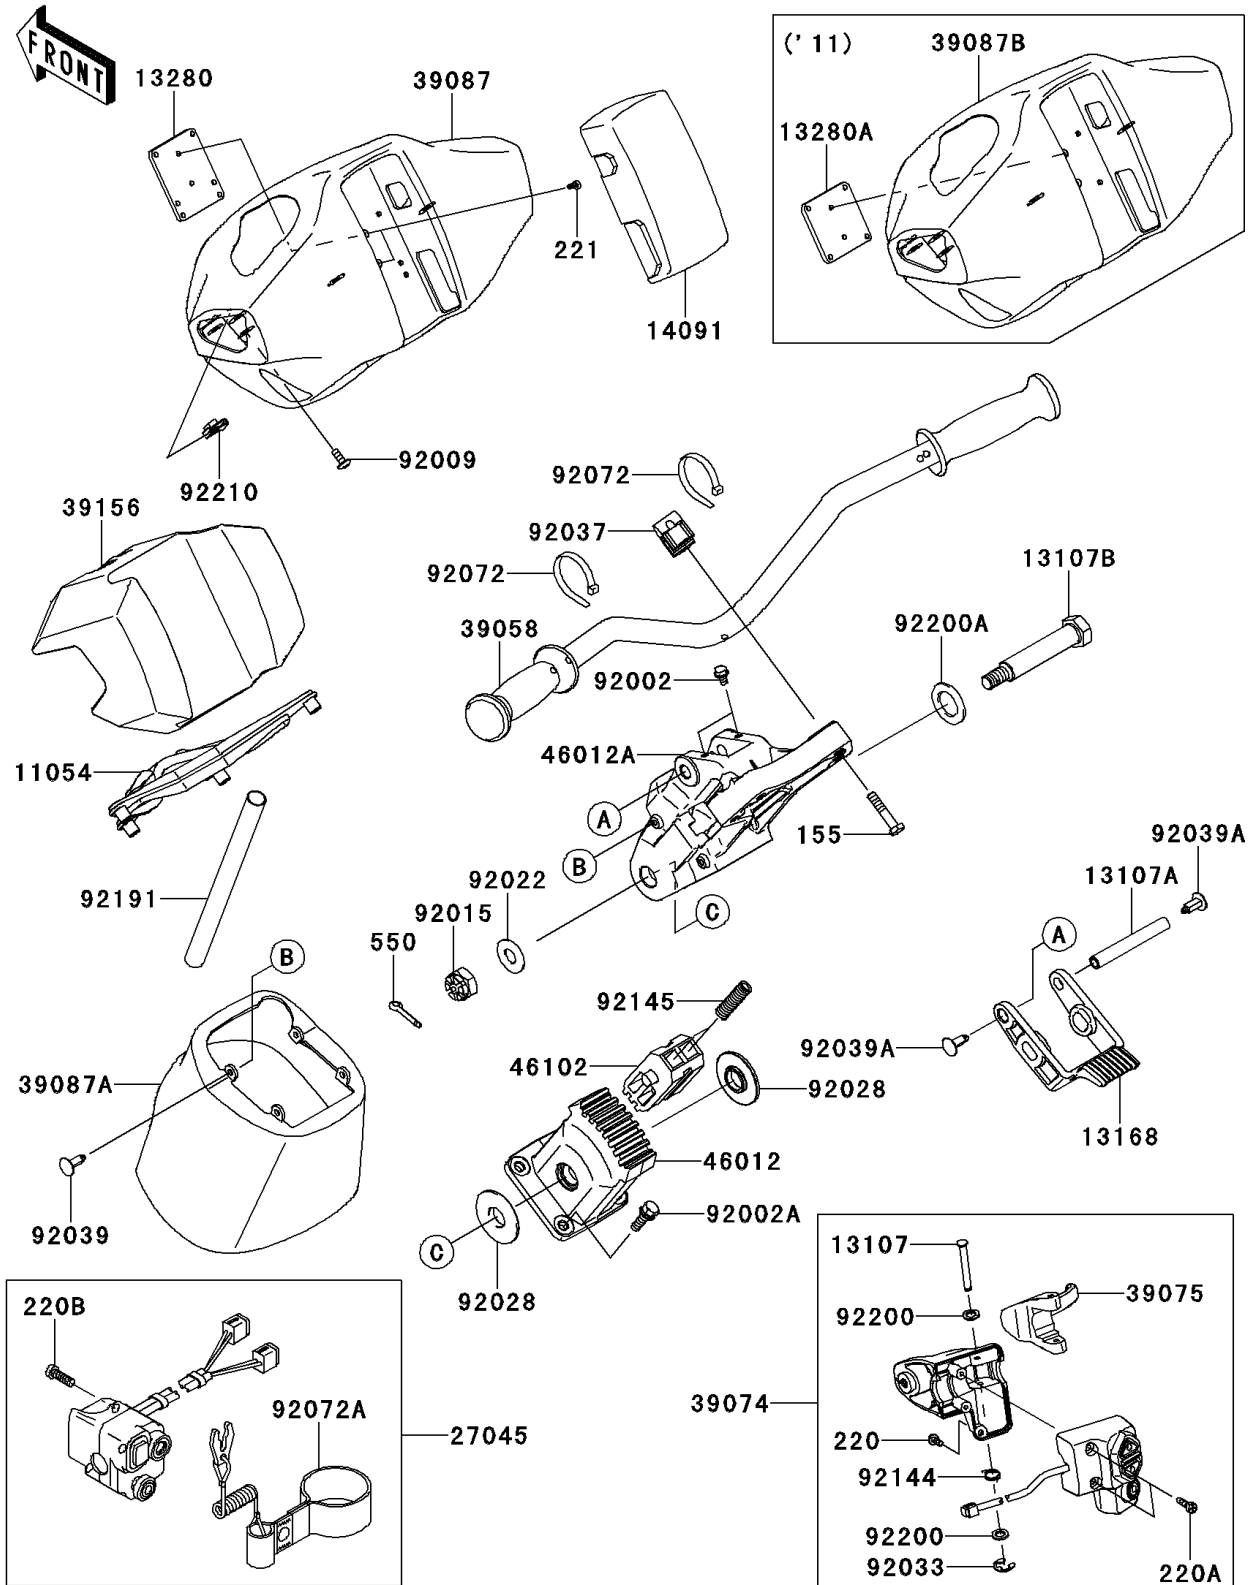

2012 JET SKI® Ultra® 300LX PARTS DIAGRAM

Handlebar

F3172

2012 JET SKI® Ultra® 300LX PARTS LIST

Handlebar

ITEM NAME	PART NUMBER	QUANTITY
BOLT-WSP-SMALL,8X50 (Ref # 155)	155R0850	4
SCREW-PAN-CROSS,5X14 (Ref # 220)	220R0514	1
SCREW-PAN-CROS,5X25 (Ref # 220A)	220R0525	2
BRACKET,HANDLE PAD (Ref # 11054)	11054-3710	1
SHAFT (Ref # 13107)	13107-3766	1
SHAFT (Ref # 13107A)	13107-3795	1
SHAFT,HANDLE HOLDER PIVOT (Ref # 13107B)	13107-3803	1
LEVER (Ref # 13168)	13168-3754	1
HOLDER (Ref # 13280)	13280-0734	1
COVER (Ref # 14091)	14091-3829	1
SWITCH-ASSY,STOP&START (Ref # 27045)	27045-3767	1
HANDLE-COMP,F.BLACK (Ref # 39058)	39058-3746-6Z	1
LEVER-ASSY-THROTTLE (Ref # 39074)	39074-3729	1
LEVER-THROTTLE (Ref # 39075)	39075-3715	1
PAD-HANDLE,F.BLACK (Ref # 39087)	39087-0057-6Z	1
PAD-HANDLE,F.BLACK (Ref # 39087A)	39087-3737-6Z	1
PAD (Ref # 39156)	39156-3850	1
HOLDER-HANDLE,LWR (Ref # 46012)	46012-3730	1
HOLDER-HANDLE,UPP (Ref # 46012A)	46012-3733	1
ROD,HANDLE POSITION (Ref # 46102)	46102-3733	1
BOLT,6X12 (Ref # 92002)	92002-3763	2
BOLT,8X25 (Ref # 92002A)	92002-3774	4
SCREW,6X20 (Ref # 92009)	92009-3781	5
NUT,CASTLE,14MM (Ref # 92015)	92015-3805	1
WASHER,15X34X2.0 (Ref # 92022)	92022-3738	1
BUSHING (Ref # 92028)	92028-3743	2
RING-SNAP (Ref # 92033)	92033-3723	1
CLAMP,HANDLEBAR (Ref # 92037)	92037-503	2
RIVET (Ref # 92039)	92039-3787	4

2012 JET SKI® Ultra® 300LX PARTS LIST

Handlebar

ITEM NAME	PART NUMBER	QUANTITY
RIVET (Ref # 92039A)	92039-3788	2
BAND,L=188.85 (Ref # 92072)	92072-0105	2
BAND,TETHER SWITCH (Ref # 92072A)	92072-3809	1
SPRING (Ref # 92144)	92144-3749	1
SPRING (Ref # 92145)	92145-3723	2
TUBE,22X24X200 (Ref # 92191)	92191-3792	1
WASHER (Ref # 92200)	92200-3738	2
WASHER,21X34X2 (Ref # 92200A)	92200-3802	1
NUT,6MM (Ref # 92210)	92210-3768	1
SCREW-PAN-CROS,5X30 (Ref # 220B)	220R0530	3
SCREW-CSK-CROSS,4X12 (Ref # 221)	221R0412	2
PIN-COTTER,3X35 (Ref # 550)	550S3035	1