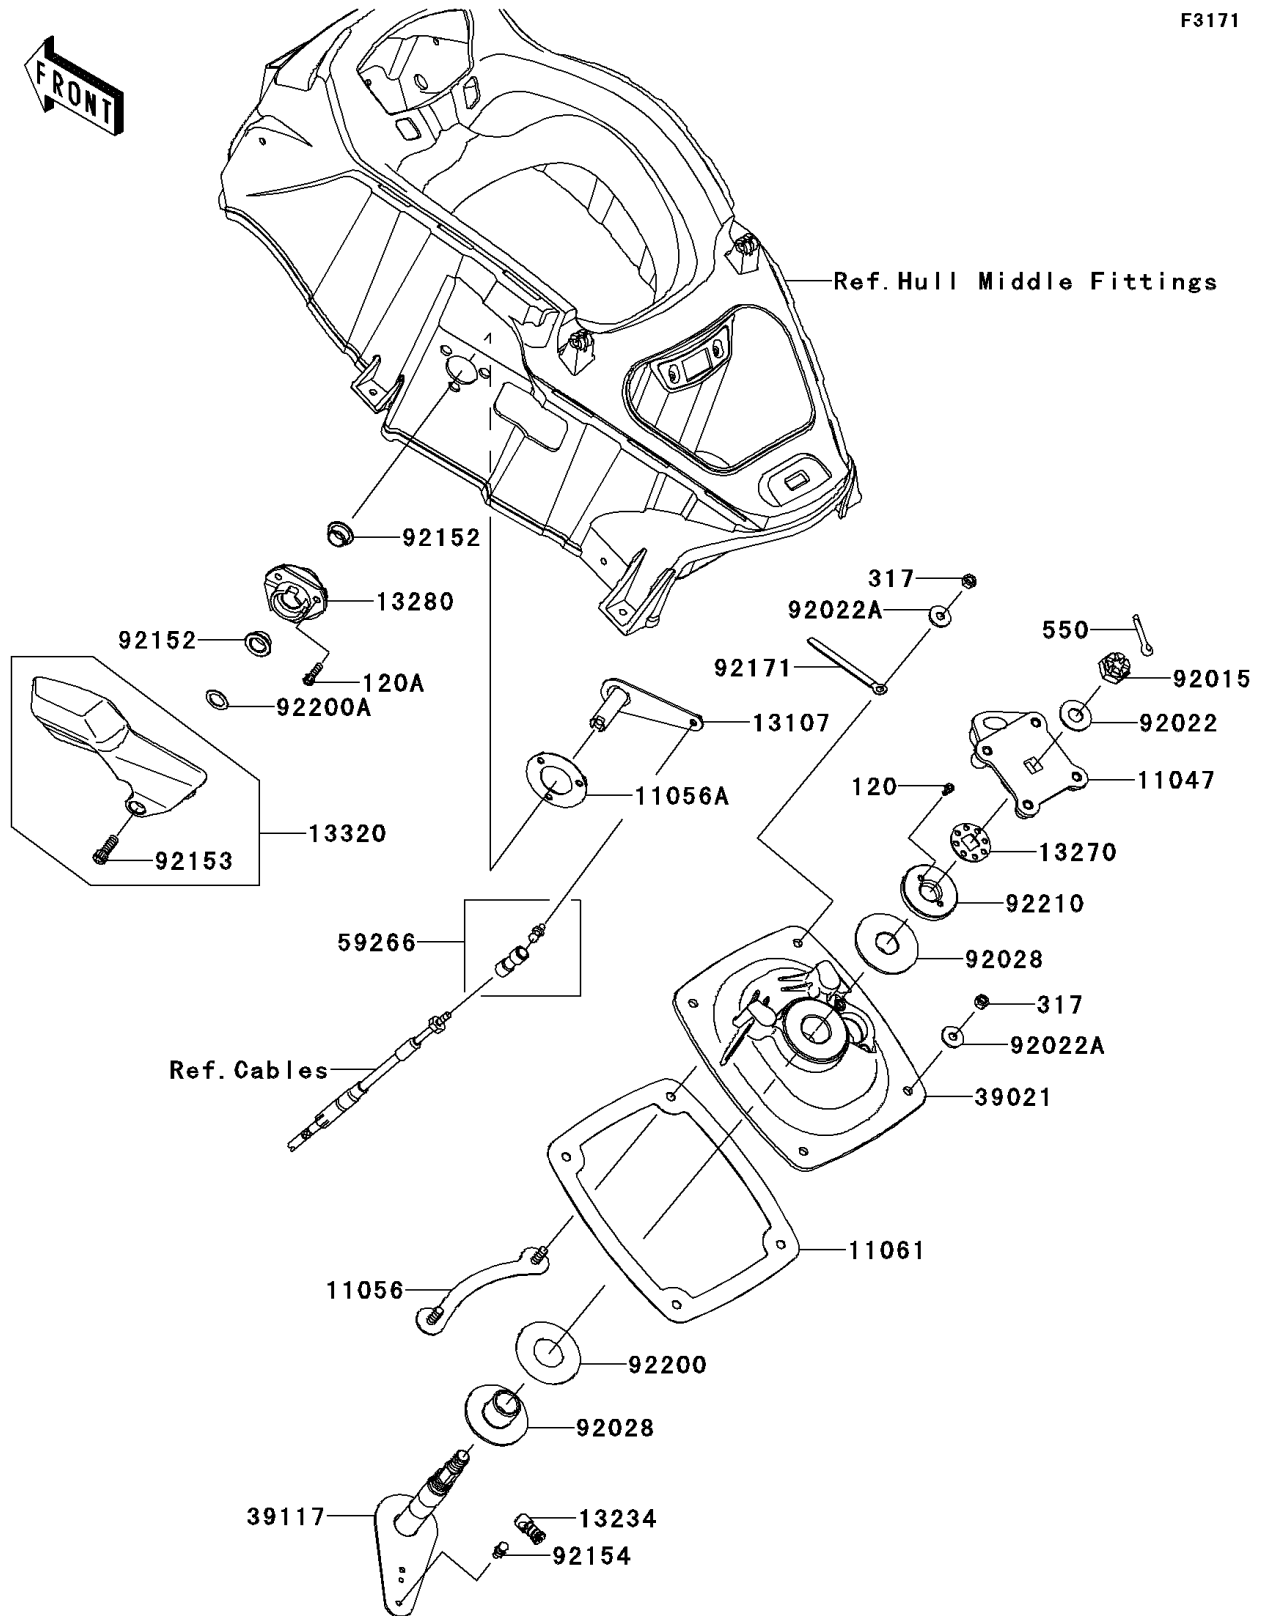

# 2013 JET SKI® Ultra® 300LX PARTS DIAGRAM

Handle Pole

F3171

## 2013 JET SKI® Ultra® 300LX PARTS LIST

### Handle Pole

ITEM NAME	PART NUMBER	QUANTITY
BOLT-SOCKET,5X10 (Ref # 120)	120R0510	2
BOLT-SOCKET,6X20 (Ref # 120A)	120R0620	3
NUT-HEX-SMALL (Ref # 317)	317R0800	4
PIN-COTTER,3X35 (Ref # 550)	550S3035	1
BRACKET,HANDLE HOLDER (Ref # 11047)	11047-3759	1
BRACKET,HANDLE POLE BRACKET (Ref # 11056)	11056-3712	2
BRACKET (Ref # 11056A)	11056-3713	1
GASKET,HANDLE POLE BRACKET (Ref # 11061)	11061-3739	1
SHAFT (Ref # 13107)	13107-3799	1
SHAFT-COMP (Ref # 13234)	13234-3713	1
PLATE,STEERING NUT (Ref # 13270)	13270-3808	1
HOLDER (Ref # 13280)	13280-3752	1
LEVER-ASSY,REVERSE (Ref # 13320)	13320-3720	1
BRACKET-HANDLE POLE (Ref # 39021)	39021-3716	1
SHAFT-STRG (Ref # 39117)	39117-3715	1
JOINT-BALL (Ref # 59266)	59266-3710	1
NUT,CASTLE,14MM (Ref # 92015)	92015-3805	1
WASHER,15X34X2.0 (Ref # 92022)	92022-3738	1
WASHER,8.4X23X2.5 (Ref # 92022A)	92022-3744	4
BUSHING,STEERING (Ref # 92028)	92028-3748	2
COLLAR (Ref # 92152)	92152-3748	2
BOLT,SOCKET,8X25 (Ref # 92153)	92153-3739	1
BOLT,BALL,6MM (Ref # 92154)	92154-3710	1
CLAMP,L=150 (Ref # 92171)	92171-3717	1
WASHER,32.5X70X2 (Ref # 92200)	92200-3718	1
WASHER,16.5X25X1 (Ref # 92200A)	92200-3800	1
NUT,STEERING SHAFT,22MM (Ref # 92210)	92210-3800	1