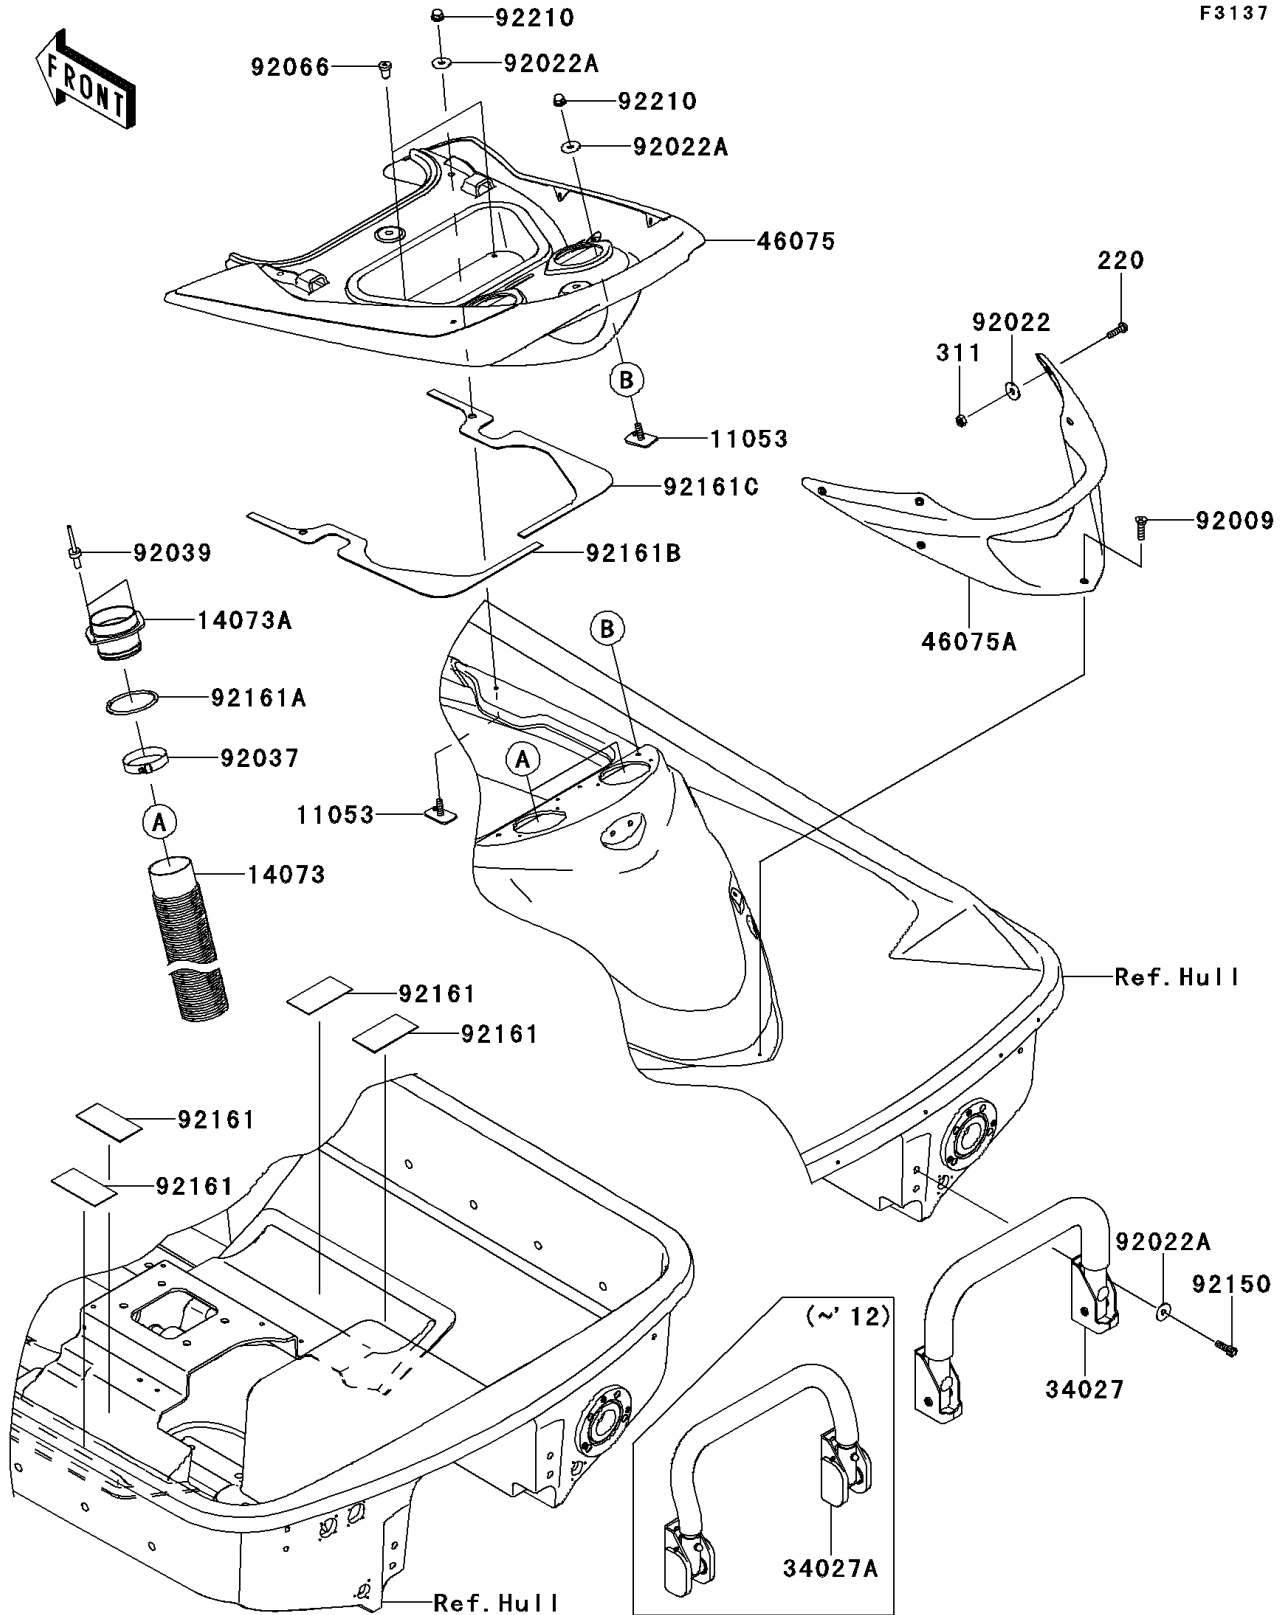

2013 JET SKI® Ultra® 300LX PARTS DIAGRAM

Hull Rear Fittings

F3137

2013 JET SKI® Ultra® 300LX PARTS LIST

Hull Rear Fittings

ITEM NAME	PART NUMBER	QUANTITY
SCREW-PAN-CROS,6X20 (Ref # 220)	220R0620	6
NUT-HEX,6MM (Ref # 311)	311AA0600	6
BRACKET (Ref # 11053)	11053-3776	4
DUCT,L=800 (Ref # 14073)	14073-3804	2
DUCT (Ref # 14073A)	14073-3805	2
STEP-ASSY (Ref # 34027)	34027-0067	1
GRIP,RR,UPP (Ref # 46075)	46075-3763	1
GRIP,HANDLE (Ref # 46075A)	46075-3765	1
SCREW,TAPPING,6X20 (Ref # 92009)	92009-3842	1
WASHER,6.5X20X1.6 (Ref # 92022)	92022-1557	6
WASHER,6.5X20X1.5 (Ref # 92022A)	92022-3710	8
CLAMP (Ref # 92037)	92037-3738	2
RIVET (Ref # 92039)	92039-3775	4
PLUG (Ref # 92066)	92066-3773	2
BOLT,SOCKET,6X18 (Ref # 92150)	92150-3775	4
DAMPER (Ref # 92161)	92161-3728	4
DAMPER (Ref # 92161A)	92161-3769	2
DAMPER (Ref # 92161B)	92161-3781	1
DAMPER (Ref # 92161C)	92161-3782	1
NUT,CAP,6MM (Ref # 92210)	92210-3785	4