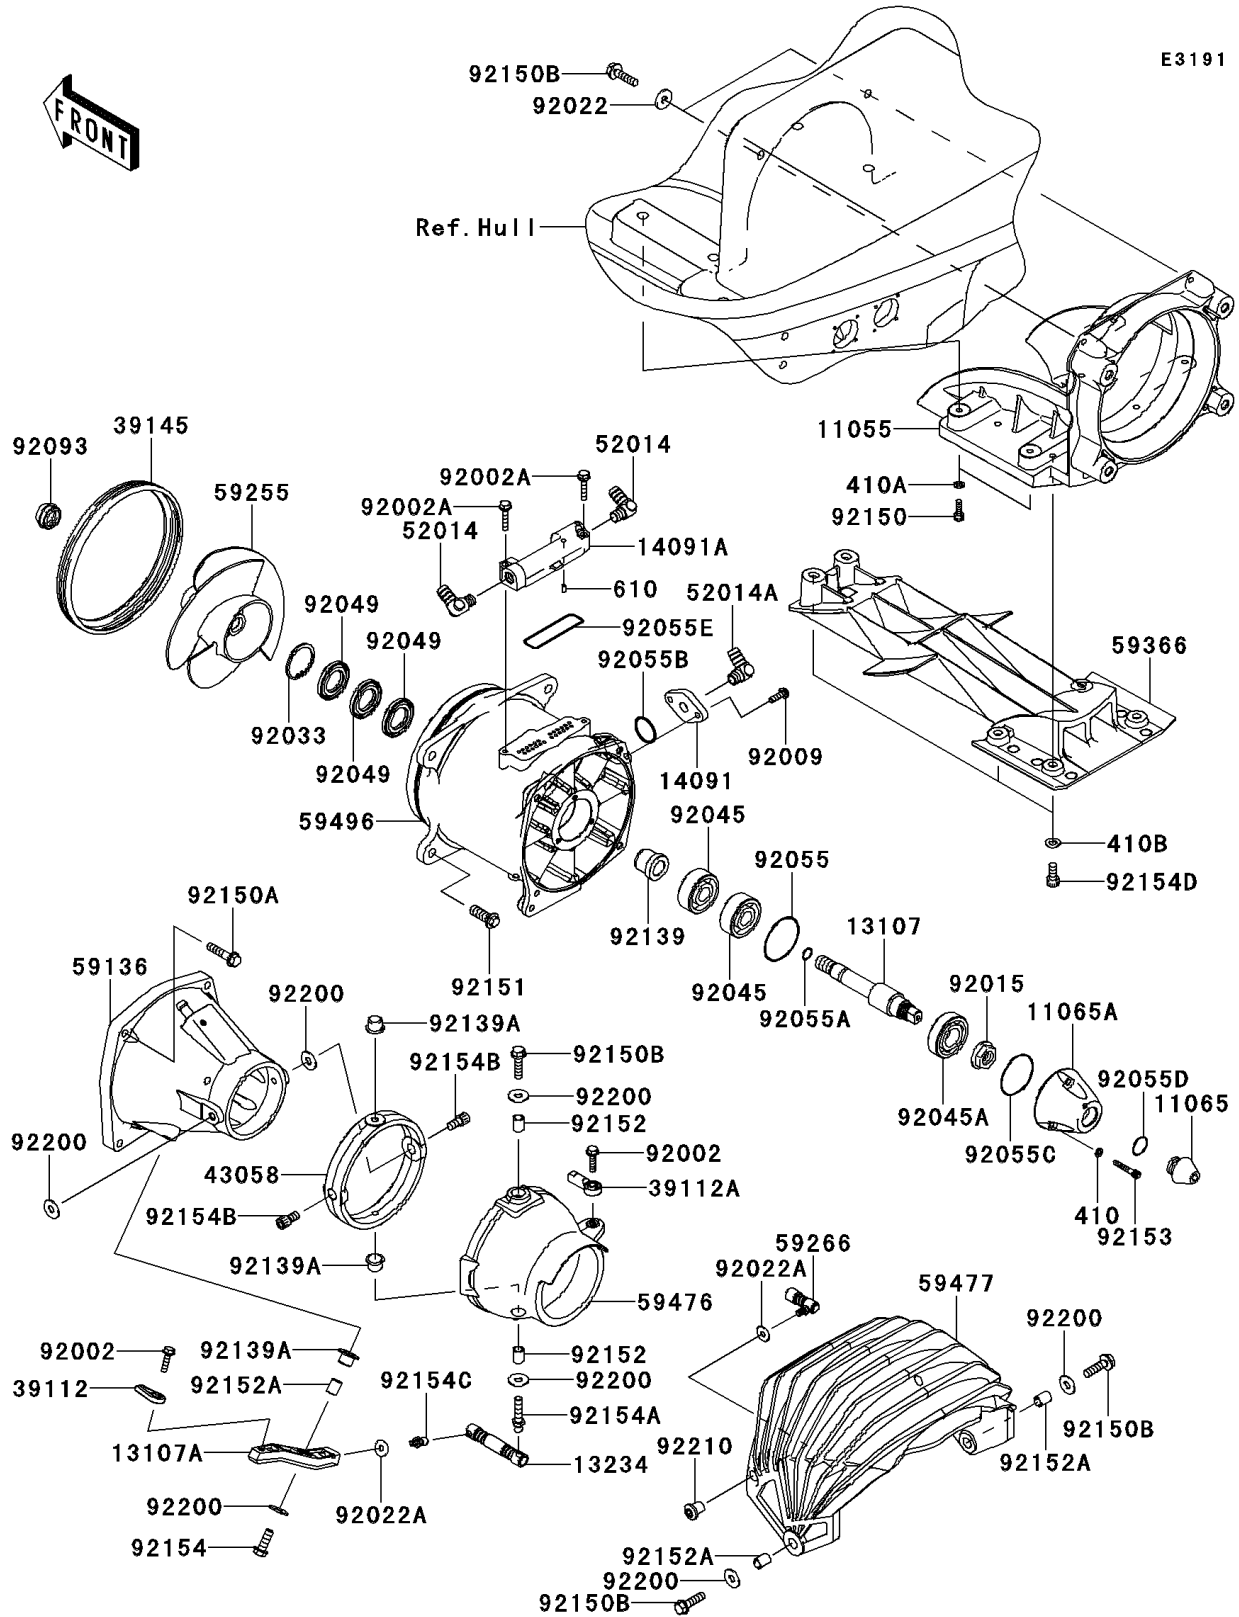

2013 JET SKI® Ultra® 300LX PARTS DIAGRAM

Jet Pump