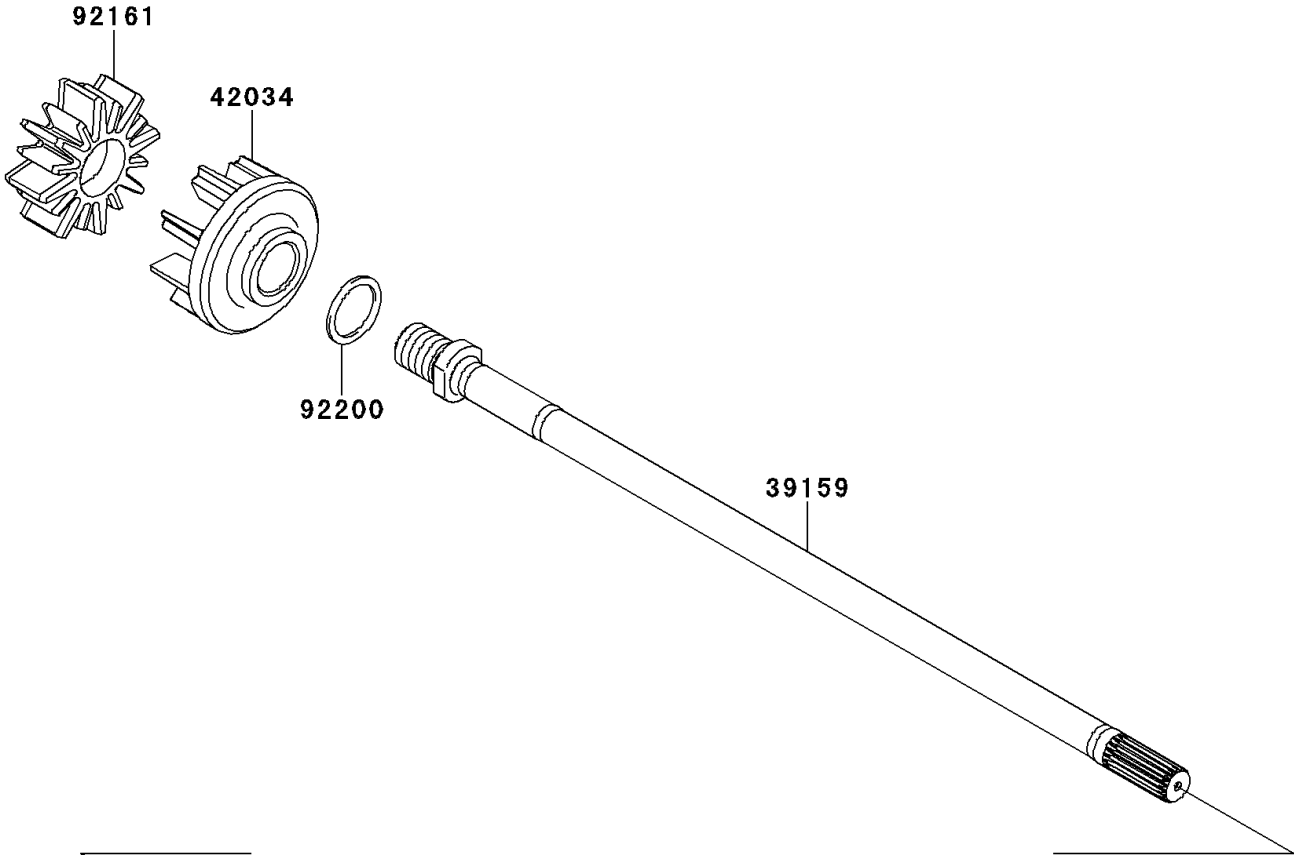

2013 JET SKI® Ultra® 300LX PARTS DIAGRAM

Drive Shaft

E3134

2013 JET SKI® Ultra® 300LX PARTS LIST

Drive Shaft

ITEM NAME	PART NUMBER	QUANTITY
BOLT-WS-SMALL,8X30 (Ref # 153)	153R0830	4
HOLDER (Ref # 13280)	13280-3756	1
SHAFT-DRIVE (Ref # 39159)	39159-3744	1
COUPLING (Ref # 42034)	42034-3720	1
WASHER,8.2X18X1.5 (Ref # 92022)	92022-1964	4
RING-SNAP,42MM (Ref # 92033)	92033-3713	1
BEARING-BALL,60042RD (Ref # 92045)	92045-0113	1
SEAL-OIL,S620426 (Ref # 92049)	92049-3707	2
SEAL-OIL,SCY20368 (Ref # 92050)	92050-502	1
SEAL-OIL,SC20367 (Ref # 92050A)	92050-503	1
DAMPER,COUPLING (Ref # 92161)	92161-3797	1
WASHER,30.5X38X2 (Ref # 92200)	92200-3809	1