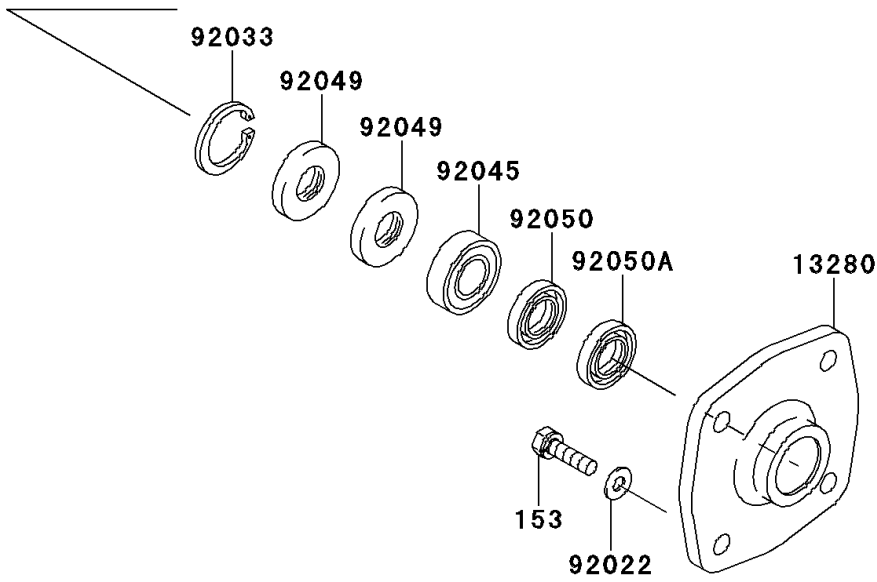

# 2013 JET SKI® Ultra® 300LX PARTS DIAGRAM

Drive Shaft

E3134

## 2013 JET SKI® Ultra® 300LX PARTS LIST

### Drive Shaft

ITEM NAME	PART NUMBER	QUANTITY
BOLT-WS-SMALL,8X30 (Ref # 153)	153R0830	4
HOLDER (Ref # 13280)	13280-3756	1
SHAFT-DRIVE (Ref # 39159)	39159-3744	1
COUPLING (Ref # 42034)	42034-3720	1
WASHER,8.2X18X1.5 (Ref # 92022)	92022-1964	4
RING-SNAP,42MM (Ref # 92033)	92033-3713	1
BEARING-BALL,60042RD (Ref # 92045)	92045-0113	1
SEAL-OIL,S620426 (Ref # 92049)	92049-3707	2
SEAL-OIL,SCY20368 (Ref # 92050)	92050-502	1
SEAL-OIL,SC20367 (Ref # 92050A)	92050-503	1
DAMPER,COUPLING (Ref # 92161)	92161-3797	1
WASHER,30.5X38X2 (Ref # 92200)	92200-3809	1