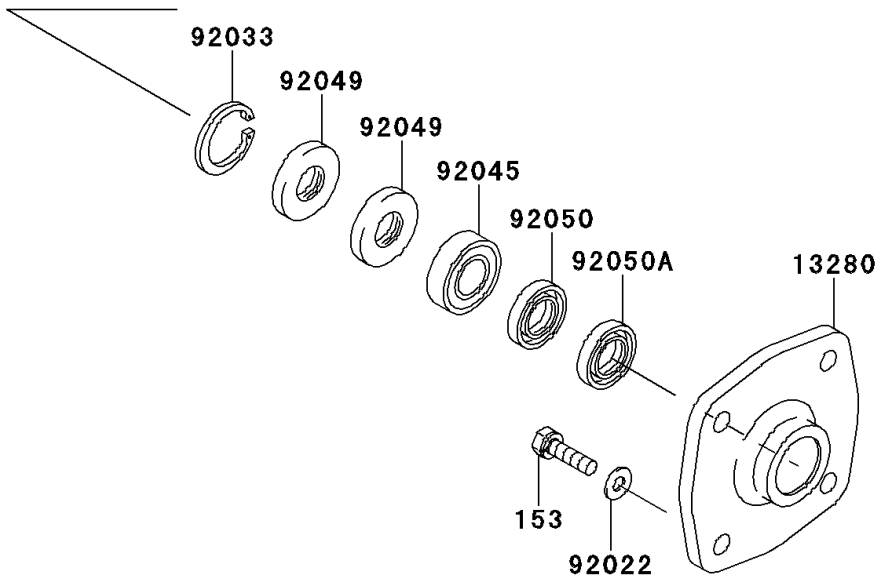

2013 JET SKI® Ultra® 300LX PARTS DIAGRAM

Drive Shaft

E3134

2013 JET SKI® Ultra® 300LX PARTS LIST

Drive Shaft

ITEM NAME	PART NUMBER	QUANTITY
BOLT-WS-SMALL,8X30 (Ref # 153)	153R0830	4
HOLDER (Ref # 13280)	13280-3756	1
SHAFT-DRIVE (Ref # 39159)	39159-3744	1
COUPLING (Ref # 42034)	42034-3720	1
WASHER,8.2X18X1.5 (Ref # 92022)	92022-1964	4
RING-SNAP,42MM (Ref # 92033)	92033-3713	1
BEARING-BALL,60042RD (Ref # 92045)	92045-0113	1
SEAL-OIL,S620426 (Ref # 92049)	92049-3707	2
SEAL-OIL,SCY20368 (Ref # 92050)	92050-502	1
SEAL-OIL,SC20367 (Ref # 92050A)	92050-503	1
DAMPER,COUPLING (Ref # 92161)	92161-3797	1
WASHER,30.5X38X2 (Ref # 92200)	92200-3809	1