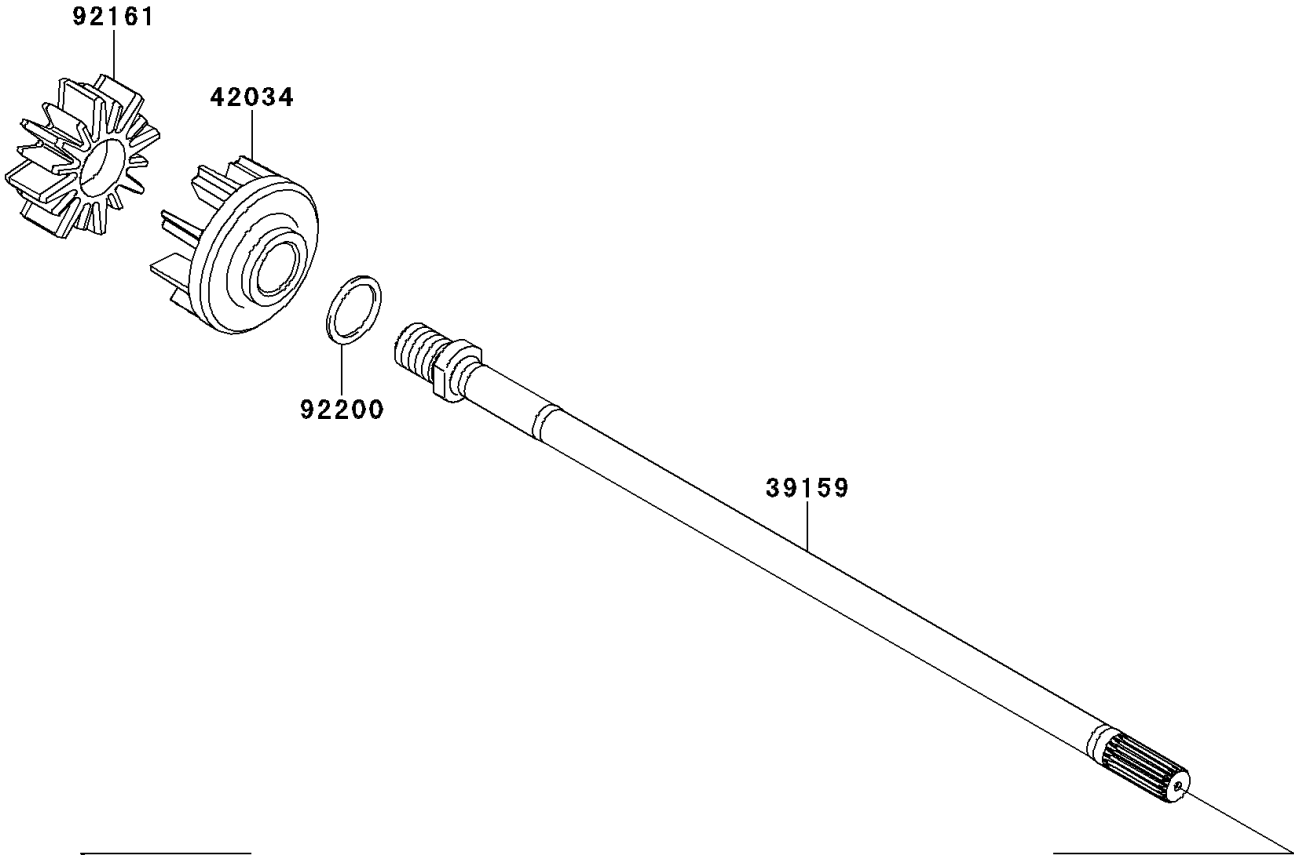

# 2013 JET SKI® Ultra® 300LX PARTS DIAGRAM

Drive Shaft

E3134

## 2013 JET SKI® Ultra® 300LX PARTS LIST

### Drive Shaft

ITEM NAME	PART NUMBER	QUANTITY
BOLT-WS-SMALL,8X30 (Ref # 153)	153R0830	4
HOLDER (Ref # 13280)	13280-3756	1
SHAFT-DRIVE (Ref # 39159)	39159-3744	1
COUPLING (Ref # 42034)	42034-3720	1
WASHER,8.2X18X1.5 (Ref # 92022)	92022-1964	4
RING-SNAP,42MM (Ref # 92033)	92033-3713	1
BEARING-BALL,60042RD (Ref # 92045)	92045-0113	1
SEAL-OIL,S620426 (Ref # 92049)	92049-3707	2
SEAL-OIL,SCY20368 (Ref # 92050)	92050-502	1
SEAL-OIL,SC20367 (Ref # 92050A)	92050-503	1
DAMPER,COUPLING (Ref # 92161)	92161-3797	1
WASHER,30.5X38X2 (Ref # 92200)	92200-3809	1