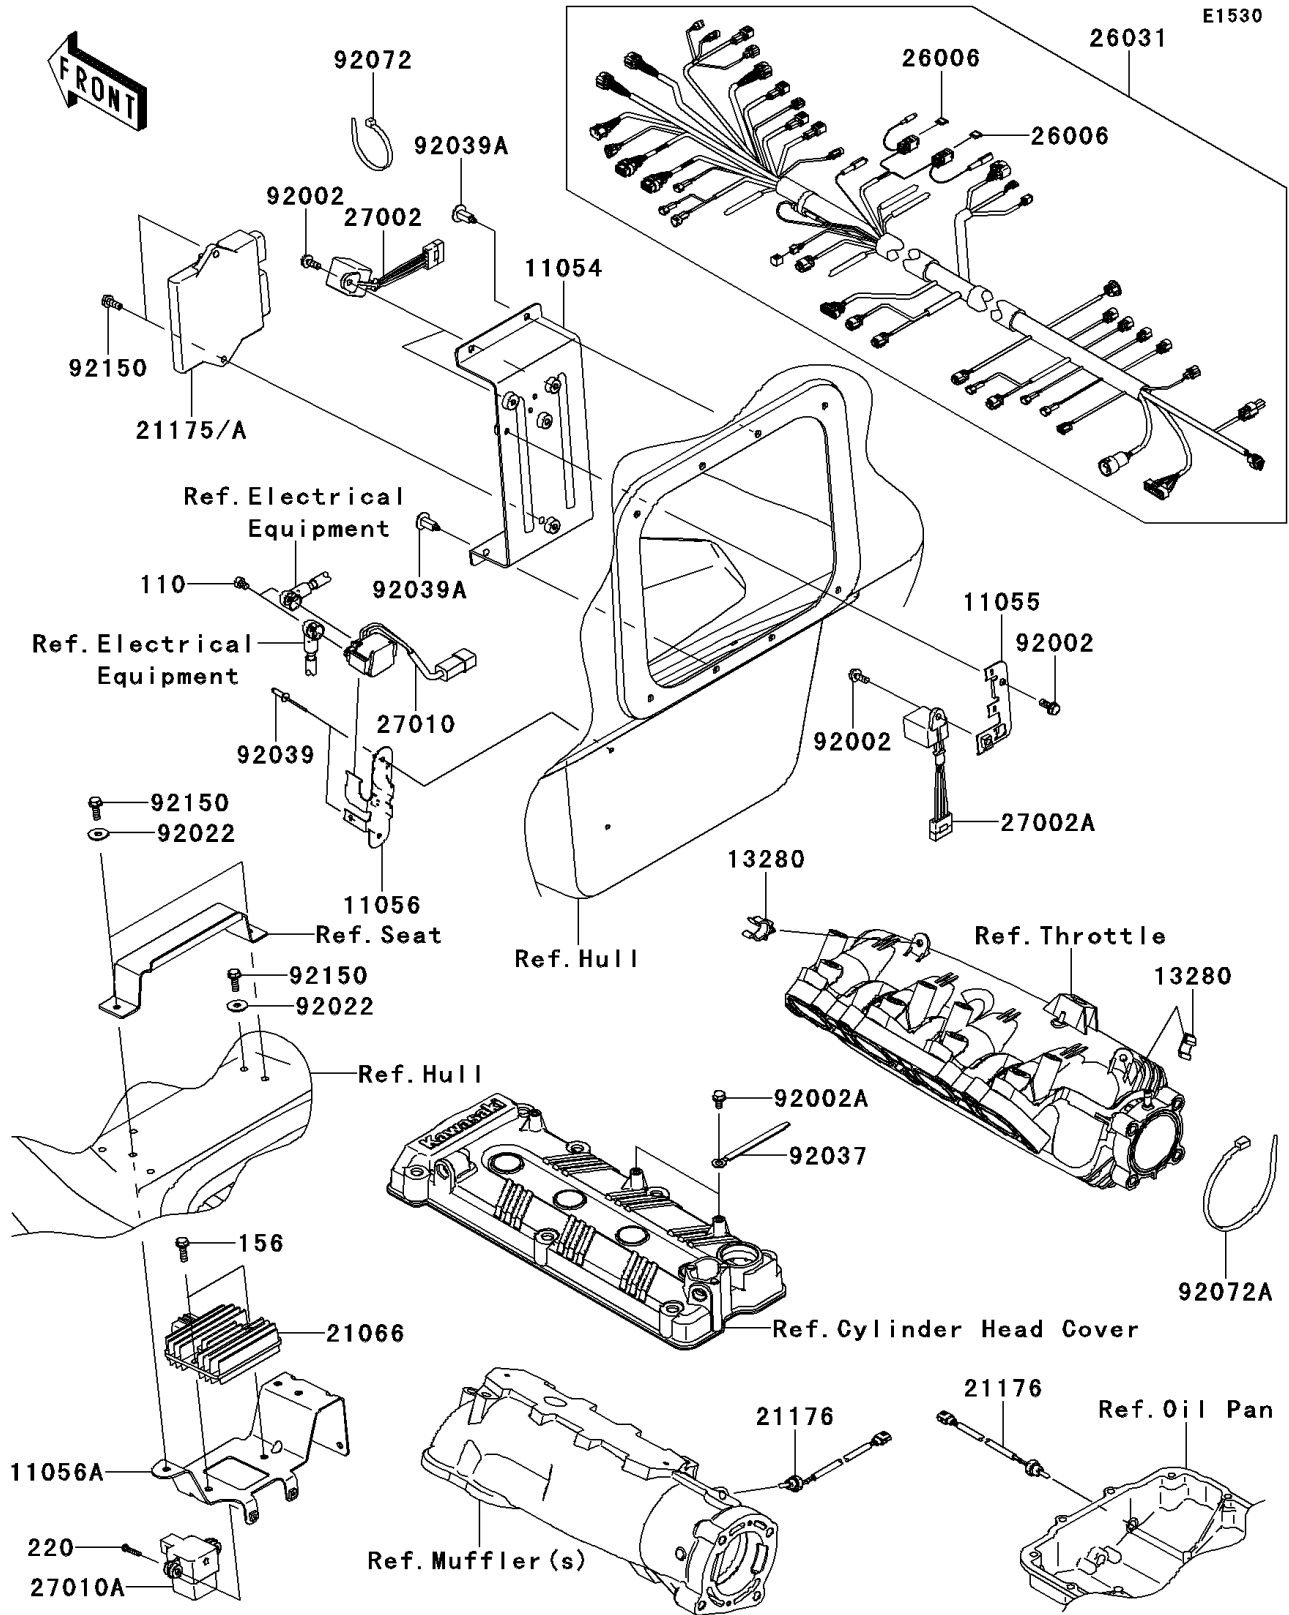

2013 JET SKI® Ultra® 300LX PARTS DIAGRAM

Fuel Injection

2013 JET SKI® Ultra® 300LX PARTS LIST

Fuel Injection

ITEM NAME	PART NUMBER	QUANTITY
BOLT,6X8 (Ref # 110)	110R0608	2
BOLT-WP,6X20 (Ref # 156)	156R0620	2
SCREW-PAN-CROSS,4X20 (Ref # 220)	220R0420	2
BRACKET,ECU&RELAY (Ref # 11054)	11054-3743	1
BRACKET,FUSE (Ref # 11055)	11055-3713	1
BRACKET,SWITCH (Ref # 11056)	11056-1114	1
BRACKET,REGULATOR&VDS (Ref # 11056A)	11056-3702	1
HOLDER,HARNESS (Ref # 13280)	13280-3760	2
REGULATOR-VOLTAGE (Ref # 21066)	21066-3718	1
CONTROL UNIT-ELECTRONIC (Ref # 21175)	21175-0817	1
SENSOR,TEMP (Ref # 21176)	21176-0741	2
FUSE,MINI BLADE,20A,YELLOW (Ref # 26006)	26006-3704	2
HARNESS,MAIN (Ref # 26031)	26031-1570	1
RELAY-ASSY (Ref # 27002)	27002-3703	2
RELAY-ASSY (Ref # 27002A)	27002-3704	1
SWITCH (Ref # 27010)	27010-0710	1
SWITCH,VDS (Ref # 27010A)	27010-3785	1
BOLT,6X16 (Ref # 92002)	92002-3728	4
BOLT,6X12 (Ref # 92002A)	92002-3763	2
WASHER,6.5X20X1.5 (Ref # 92022)	92022-3710	3
CLAMP,L=100 (Ref # 92037)	92037-3736	2
RIVET (Ref # 92039)	92039-3714	2
RIVET (Ref # 92039A)	92039-3788	4
BAND,L=188.85 (Ref # 92072)	92072-0105	1
BAND,L=372.24 (Ref # 92072A)	92072-3883	1
BOLT,6X18 (Ref # 92150)	92150-3729	5