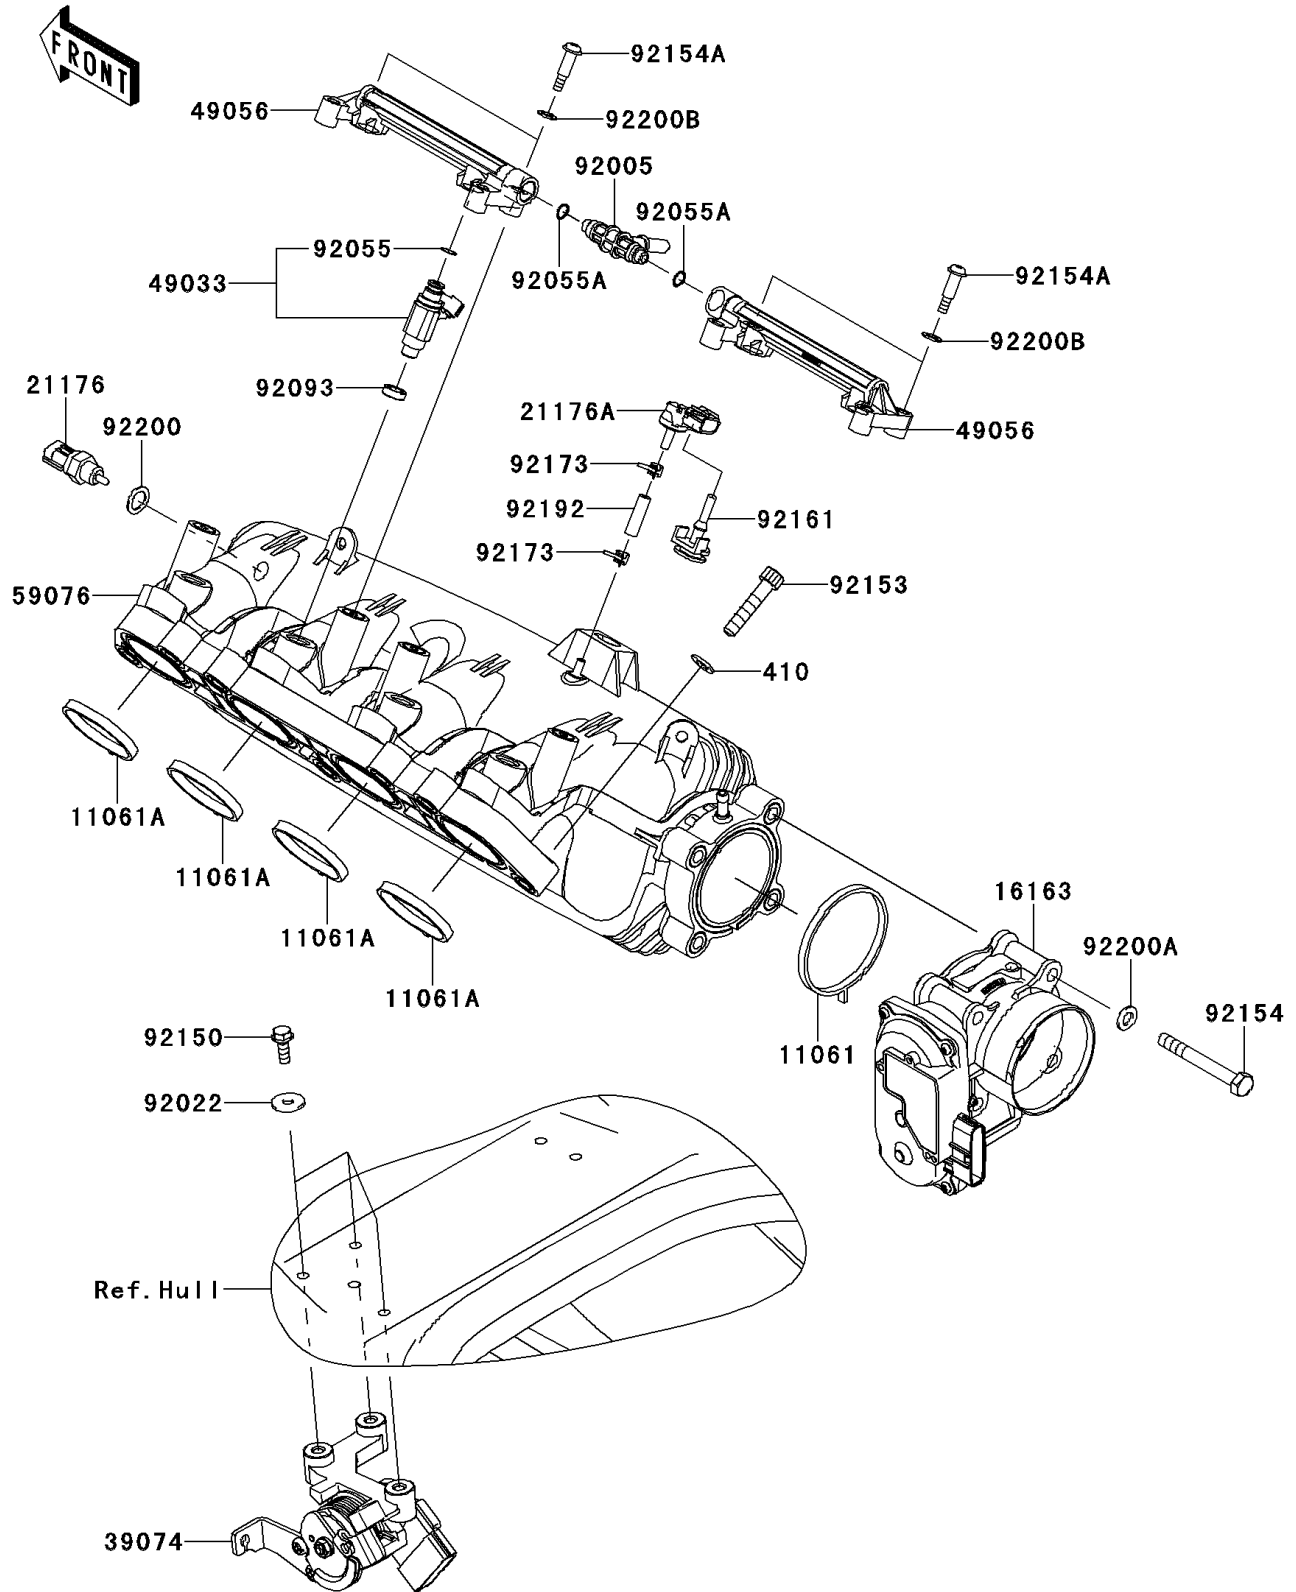

2013 JET SKI® Ultra® 300LX PARTS DIAGRAM

Throttle

E1510

2013 JET SKI® Ultra® 300LX PARTS LIST

Throttle

ITEM NAME	PART NUMBER	QUANTITY
WASHER-PLAIN-SMALL,8MM (Ref # 410)	410S0800	7
GASKET,MANIFOLD (Ref # 11061)	11061-3766	1
GASKET,THROTTLE (Ref # 11061A)	11061-3767	4
THROTTLE-ASSY (Ref # 16163)	16163-3717	1
SENSOR,AIR TEMPERATURE (Ref # 21176)	21176-1086	1
SENSOR,BOOST (Ref # 21176A)	21176-3777	1
LEVER-ASSY-THROTTLE (Ref # 39074)	39074-3730	1
NOZZLE-INJECTION (Ref # 49033)	49033-3709	4
PIPE-INJECTION,FUEL (Ref # 49056)	49056-3705	2
MANIFOLD-INTAKE (Ref # 59076)	59076-3736	1
FITTING,FUEL PIPE (Ref # 92005)	92005-3766	1
WASHER,6.5X20X1.5 (Ref # 92022)	92022-3710	3
RING-O,INJECTION NOZZLE (Ref # 92055)	92055-1622	4
RING-O (Ref # 92055A)	92055-3782	2
SEAL (Ref # 92093)	92093-0127	4
BOLT,6X18 (Ref # 92150)	92150-3729	3
BOLT,SOCKET,8X40 (Ref # 92153)	92153-0517	7
BOLT (Ref # 92154)	92154-3712	4
BOLT (Ref # 92154A)	92154-3713	4
DAMPER (Ref # 92161)	92161-3796	1
CLAMP (Ref # 92173)	92173-3702	2
TUBE (Ref # 92192)	92192-3857	1
WASHER,12X18X1 (Ref # 92200)	92200-0712	1
WASHER (Ref # 92200A)	92200-3806	4
WASHER (Ref # 92200B)	92200-3807	4