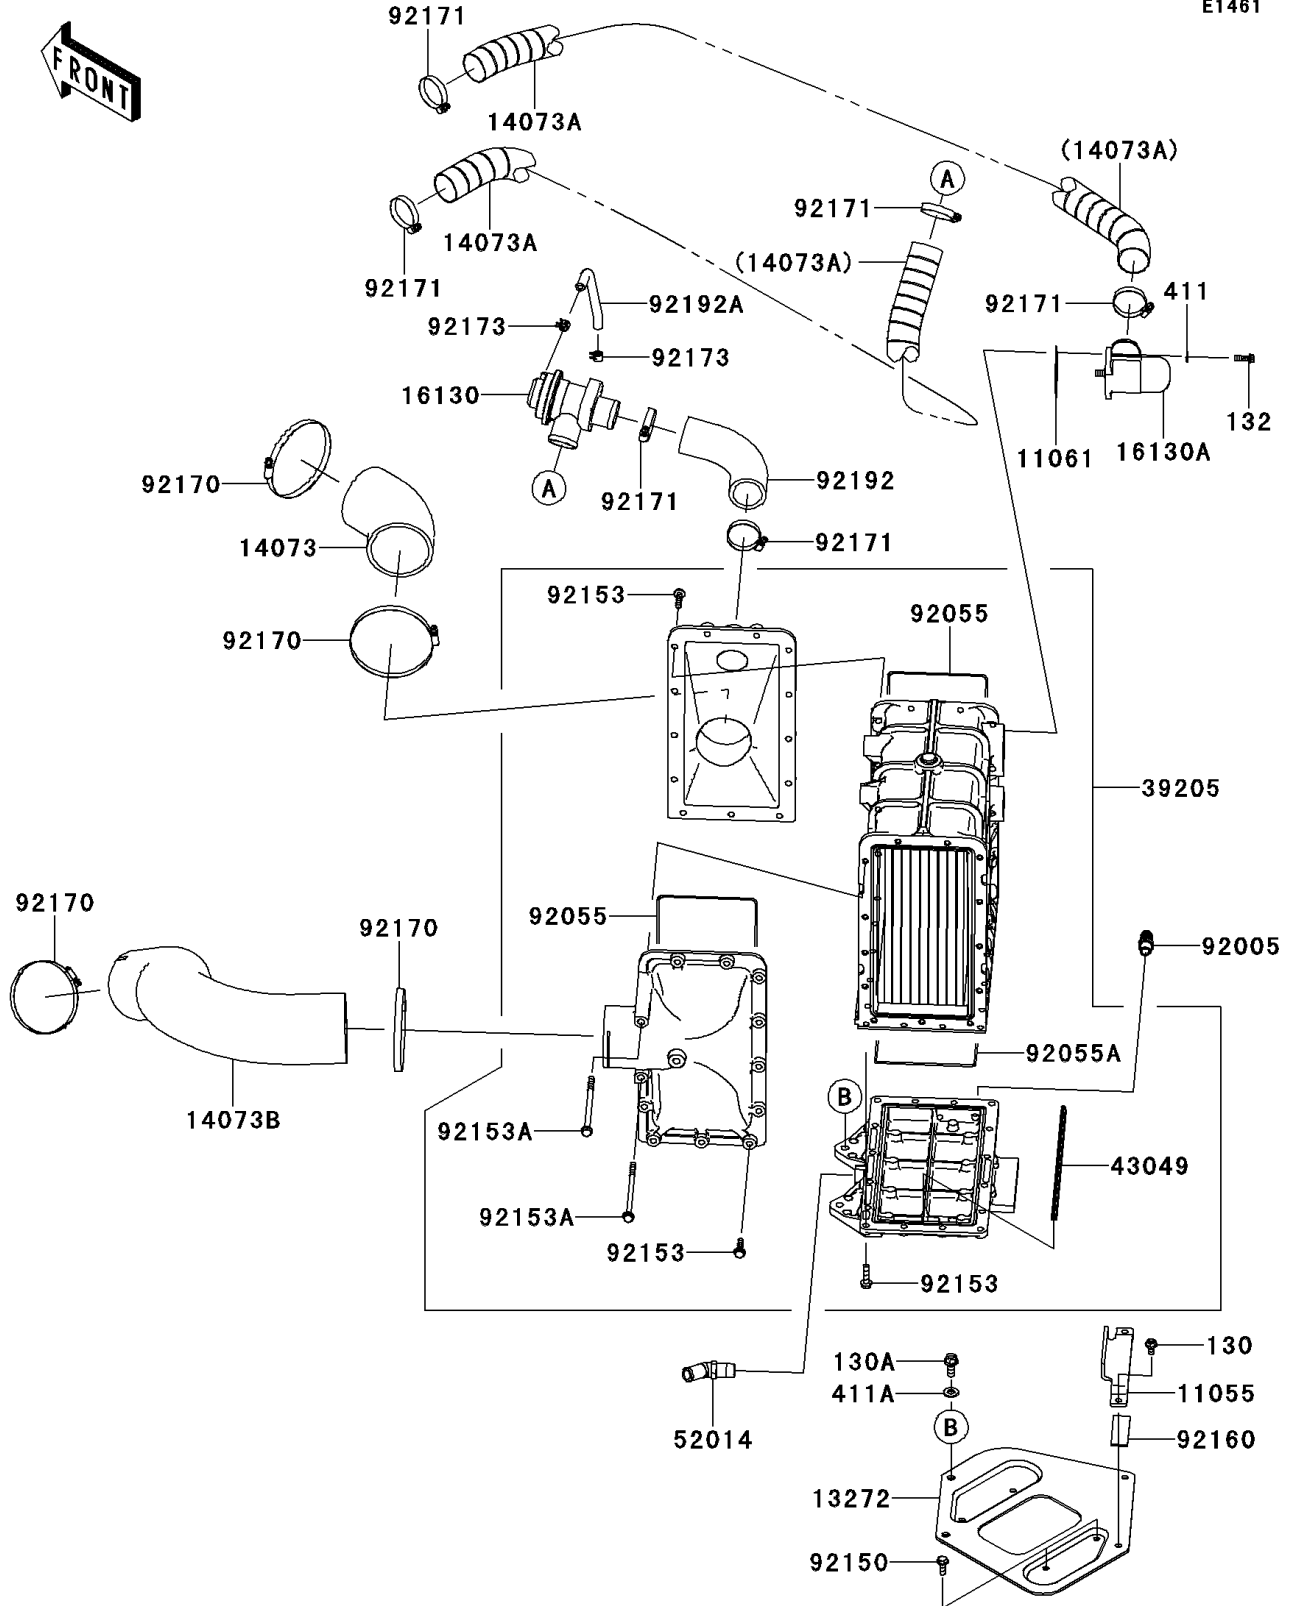

2013 JET SKI® Ultra® 300LX PARTS DIAGRAM

Inter Cooler

E1461

2013 JET SKI® Ultra® 300LX PARTS LIST

Inter Cooler

ITEM NAME	PART NUMBER	QUANTITY
BOLT-FLANGED,6X12 (Ref # 130)	130CD0612	2
BOLT-FLANGED,8X20 (Ref # 130A)	130CD0820	2
BOLT-FLANGED-SMALL,6X18 (Ref # 132)	132BC0618	2
WASHER-PLAIN,6MM (Ref # 411)	411S0600	2
WASHER-PLAIN,8MM (Ref # 411A)	411S0800	2
BRACKET (Ref # 11055)	11055-3714	1
GASKET (Ref # 11061)	11061-3765	1
PLATE (Ref # 13272)	13272-3721	1
DUCT,I/C-TH. (Ref # 14073)	14073-3823	1
DUCT,BYPASS VALVE-A/C (Ref # 14073A)	14073-3834	2
DUCT,S/C-I/C (Ref # 14073B)	14073-3839	1
VALVE-ASSY-RELIEF,AIR BYPASS (Ref # 16130)	16130-3703	1
VALVE-ASSY-RELIEF,BLOW OFF (Ref # 16130A)	16130-3707	1
HEAT EXCHANGER,INTER COOLER (Ref # 39205)	39205-3702	1
PACKING (Ref # 43049)	43049-3719	1
ELBOW (Ref # 52014)	52014-3714	1
FITTING (Ref # 92005)	92005-3714	1
RING-O (Ref # 92055)	92055-3779	2
RING-O (Ref # 92055A)	92055-3780	1
BOLT,6X18 (Ref # 92150)	92150-3729	4
BOLT,FLANGED,6X25 (Ref # 92153)	92153-3750	40
BOLT,FLANGED,6X110 (Ref # 92153A)	92153-3751	2
DAMPER (Ref # 92160)	92160-1075	1
CLAMP (Ref # 92170)	92170-3764	4
CLAMP (Ref # 92171)	92171-3725	6
CLAMP (Ref # 92173)	92173-1038	2
TUBE,I/C-ABV (Ref # 92192)	92192-3784	1
TUBE,5.8X10.8X140 (Ref # 92192A)	92192-3846	1