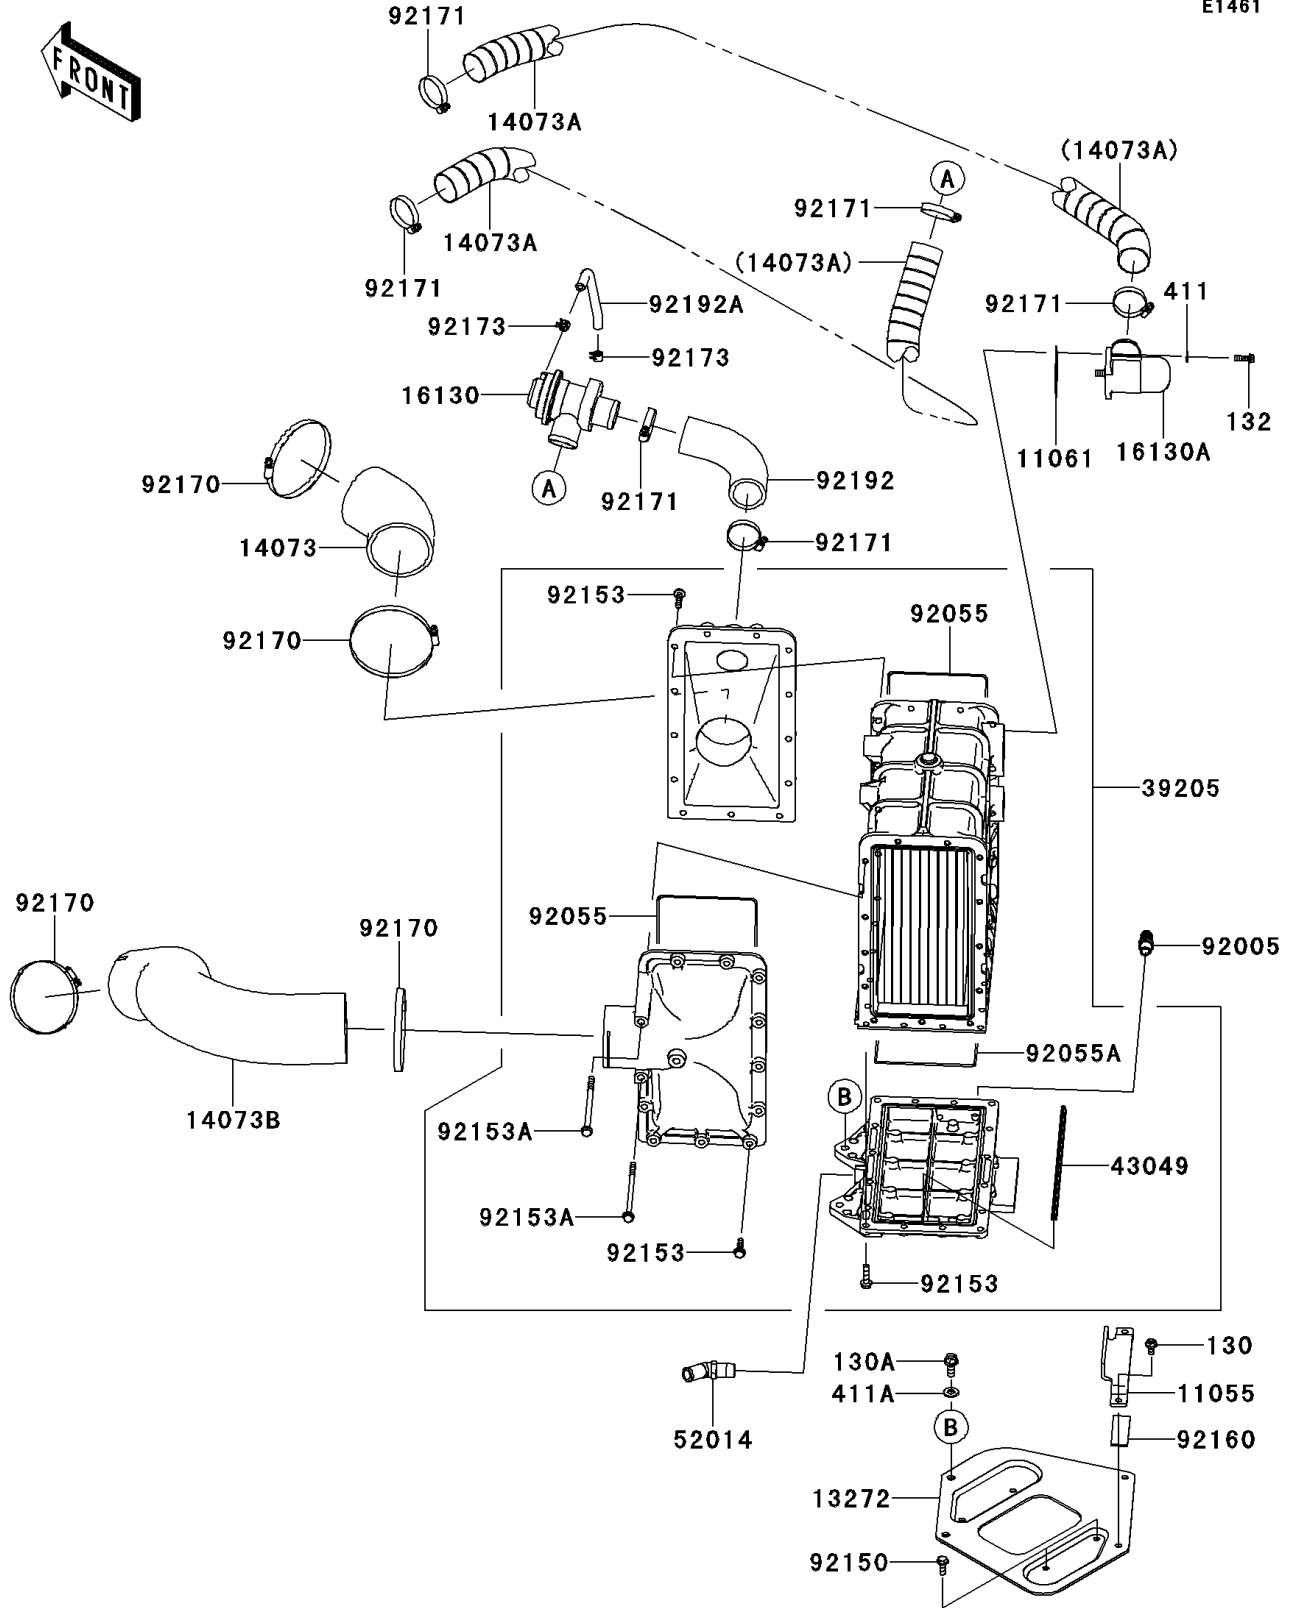

# 2012 JET SKI® Ultra® 300LX PARTS DIAGRAM

Inter Cooler

E1461

## 2012 JET SKI® Ultra® 300LX PARTS LIST

### Inter Cooler

ITEM NAME	PART NUMBER	QUANTITY
BOLT-FLANGED,6X12 (Ref # 130)	130CD0612	2
BOLT-FLANGED,8X20 (Ref # 130A)	130CD0820	2
BOLT-FLANGED-SMALL,6X18 (Ref # 132)	132BC0618	2
WASHER-PLAIN,6MM (Ref # 411)	411S0600	2
WASHER-PLAIN,8MM (Ref # 411A)	411S0800	2
BRACKET (Ref # 11055)	11055-3714	1
GASKET (Ref # 11061)	11061-3765	1
PLATE (Ref # 13272)	13272-3721	1
DUCT,I/C-TH. (Ref # 14073)	14073-3823	1
DUCT,BYPASS VALVE-A/C (Ref # 14073A)	14073-3834	2
DUCT,S/C-I/C (Ref # 14073B)	14073-3839	1
VALVE-ASSY-RELIEF,AIR BYPASS (Ref # 16130)	16130-3703	1
VALVE-ASSY-RELIEF,BLOW OFF (Ref # 16130A)	16130-3707	1
HEAT EXCHANGER,INTER COOLER (Ref # 39205)	39205-3702	1
PACKING (Ref # 43049)	43049-3719	1
ELBOW (Ref # 52014)	52014-3714	1
FITTING (Ref # 92005)	92005-3714	1
RING-O (Ref # 92055)	92055-3779	2
RING-O (Ref # 92055A)	92055-3780	1
BOLT,6X18 (Ref # 92150)	92150-3729	4
BOLT,FLANGED,6X25 (Ref # 92153)	92153-3750	40
BOLT,FLANGED,6X110 (Ref # 92153A)	92153-3751	2
DAMPER (Ref # 92160)	92160-1075	1
CLAMP (Ref # 92170)	92170-3764	4
CLAMP (Ref # 92171)	92171-3725	6
CLAMP (Ref # 92173)	92173-1038	2
TUBE,I/C-ABV (Ref # 92192)	92192-3784	1
TUBE,5.8X10.8X140 (Ref # 92192A)	92192-3846	1