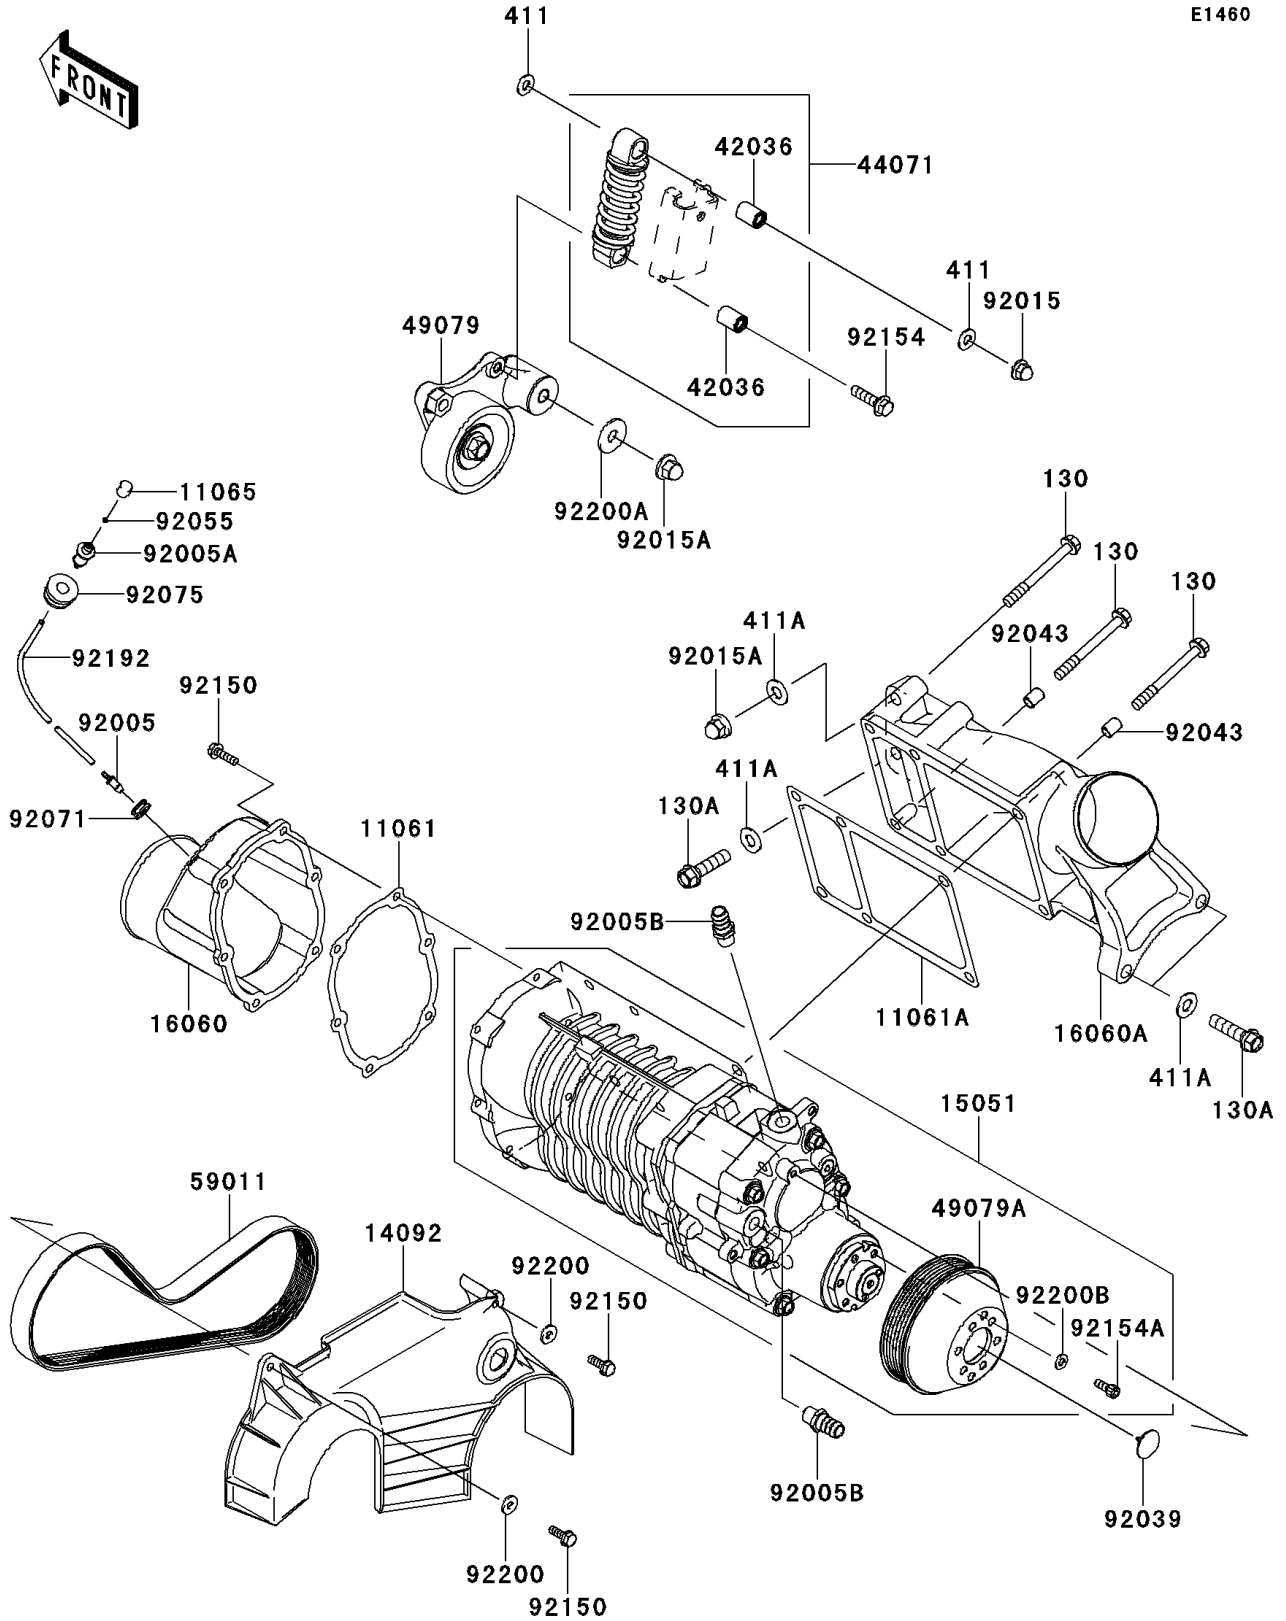

2013 JET SKI® Ultra® 300LX PARTS DIAGRAM

Super Charger

E1460

2013 JET SKI® Ultra® 300LX PARTS LIST

Super Charger

ITEM NAME	PART NUMBER	QUANTITY
BOLT-FLANGED,8X75 (Ref # 130)	130CD0875	6
BOLT-FLANGED,10X40 (Ref # 130A)	130CD1040	3
WASHER-PLAIN,8MM (Ref # 411)	411S0800	2
WASHER-PLAIN,10MM (Ref # 411A)	411S1000	4
GASKET,COMPRESSOR IN (Ref # 11061)	11061-0760	1
GASKET,COMPRESSOR (Ref # 11061A)	11061-3763	1
CAP (Ref # 11065)	11065-0156	1
COVER,BELT (Ref # 14092)	14092-0838	1
COMPRESSOR-AIR,SUPER CHARGER (Ref # 15051)	15051-3704	1
PIPE-INTAKE,COMPRESSOR INLET (Ref # 16060)	16060-0738	1
PIPE-INTAKE,COMPRESSOR OUT (Ref # 16060A)	16060-3725	1
SLEEVE (Ref # 42036)	42036-0713	2
DAMPER-ASSY (Ref # 44071)	44071-0776	1
PULLEY-BELT (Ref # 49079)	49079-0703	1
PULLEY-BELT (Ref # 49079A)	49079-3704	1
BELT,6PK845 (Ref # 59011)	59011-0032	1
FITTING (Ref # 92005)	92005-0722	1
FITTING (Ref # 92005A)	92005-0723	1
FITTING (Ref # 92005B)	92005-3714	2
NUT,CAP,8MM (Ref # 92015)	92015-1371	1
NUT,10MM (Ref # 92015A)	92015-1649	2
RIVET (Ref # 92039)	92039-3795	1
PIN,8.2X10.5X14 (Ref # 92043)	92043-3764	2
RING-O,2X1 (Ref # 92055)	92055-0718	1
GROMMET (Ref # 92071)	92071-3733	1
DAMPER,FUEL TANK (Ref # 92075)	92075-1424	1
BOLT,6X18 (Ref # 92150)	92150-3729	8
BOLT (Ref # 92154)	92154-0865	1
BOLT,SOCKET,6X16 (Ref # 92154A)	92154-3714	6

2013 JET SKI® Ultra® 300LX PARTS LIST

Super Charger

ITEM NAME	PART NUMBER	QUANTITY
TUBE,3X4X600 (Ref # 92192)	92192-1004	1
WASHER,6.5X16X2.0 (Ref # 92200)	92200-1543	2
WASHER (Ref # 92200A)	92200-3762	1
WASHER,6.5X13X1.5 (Ref # 92200B)	92200-3814	6