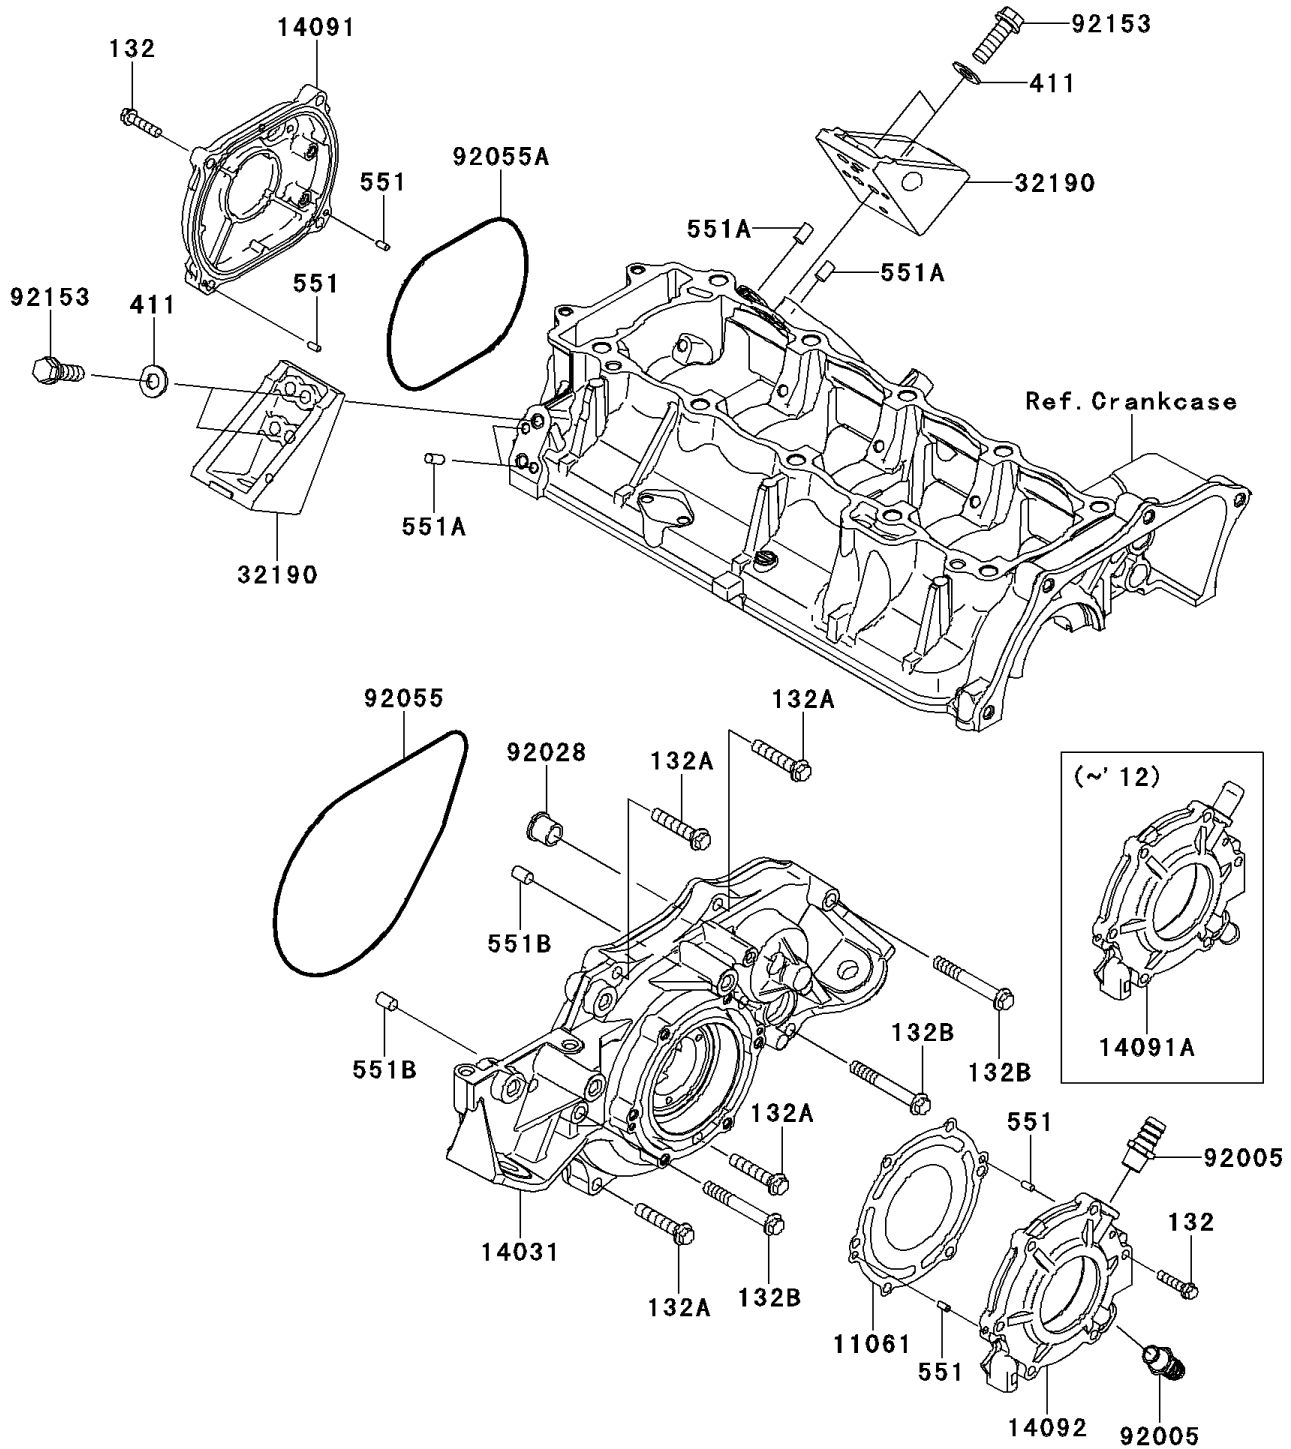

2013 JET SKI® Ultra® 300LX PARTS DIAGRAM

Engine Cover(s)

E1431

2013 JET SKI® Ultra® 300LX PARTS LIST

Engine Cover(s)

ITEM NAME	PART NUMBER	QUANTITY
BOLT-FLANGED-SMALL,6X25 (Ref # 132)	132BD0625	10
BOLT-FLANGED-SMALL,8X40 (Ref # 132A)	132BD0840	4
BOLT-FLANGED-SMALL,8X60 (Ref # 132B)	132BD0860	3
WASHER-PLAIN,8MM (Ref # 411)	411S0800	4
PIN-DOWEL (Ref # 551)	551R0408	4
PIN-DOWEL (Ref # 551A)	551R0612	4
PIN-DOWEL (Ref # 551B)	551R0812	2
GASKET,OUTPUT COVER (Ref # 11061)	11061-0812	1
COVER-GENERATOR (Ref # 14031)	14031-3738	1
COVER,PULS (Ref # 14091)	14091-3763	1
COVER,OUTPUT (Ref # 14092)	14092-1048	1
BRACKET-ENGINE (Ref # 32190)	32190-3703	2
FITTING (Ref # 92005)	92005-3714	2
BUSHING (Ref # 92028)	92028-3718	1
RING-O,196X3 (Ref # 92055)	92055-3761	1
RING-O,120X3 (Ref # 92055A)	92055-3762	1
BOLT,FLANGED,8X30 (Ref # 92153)	92153-3722	4