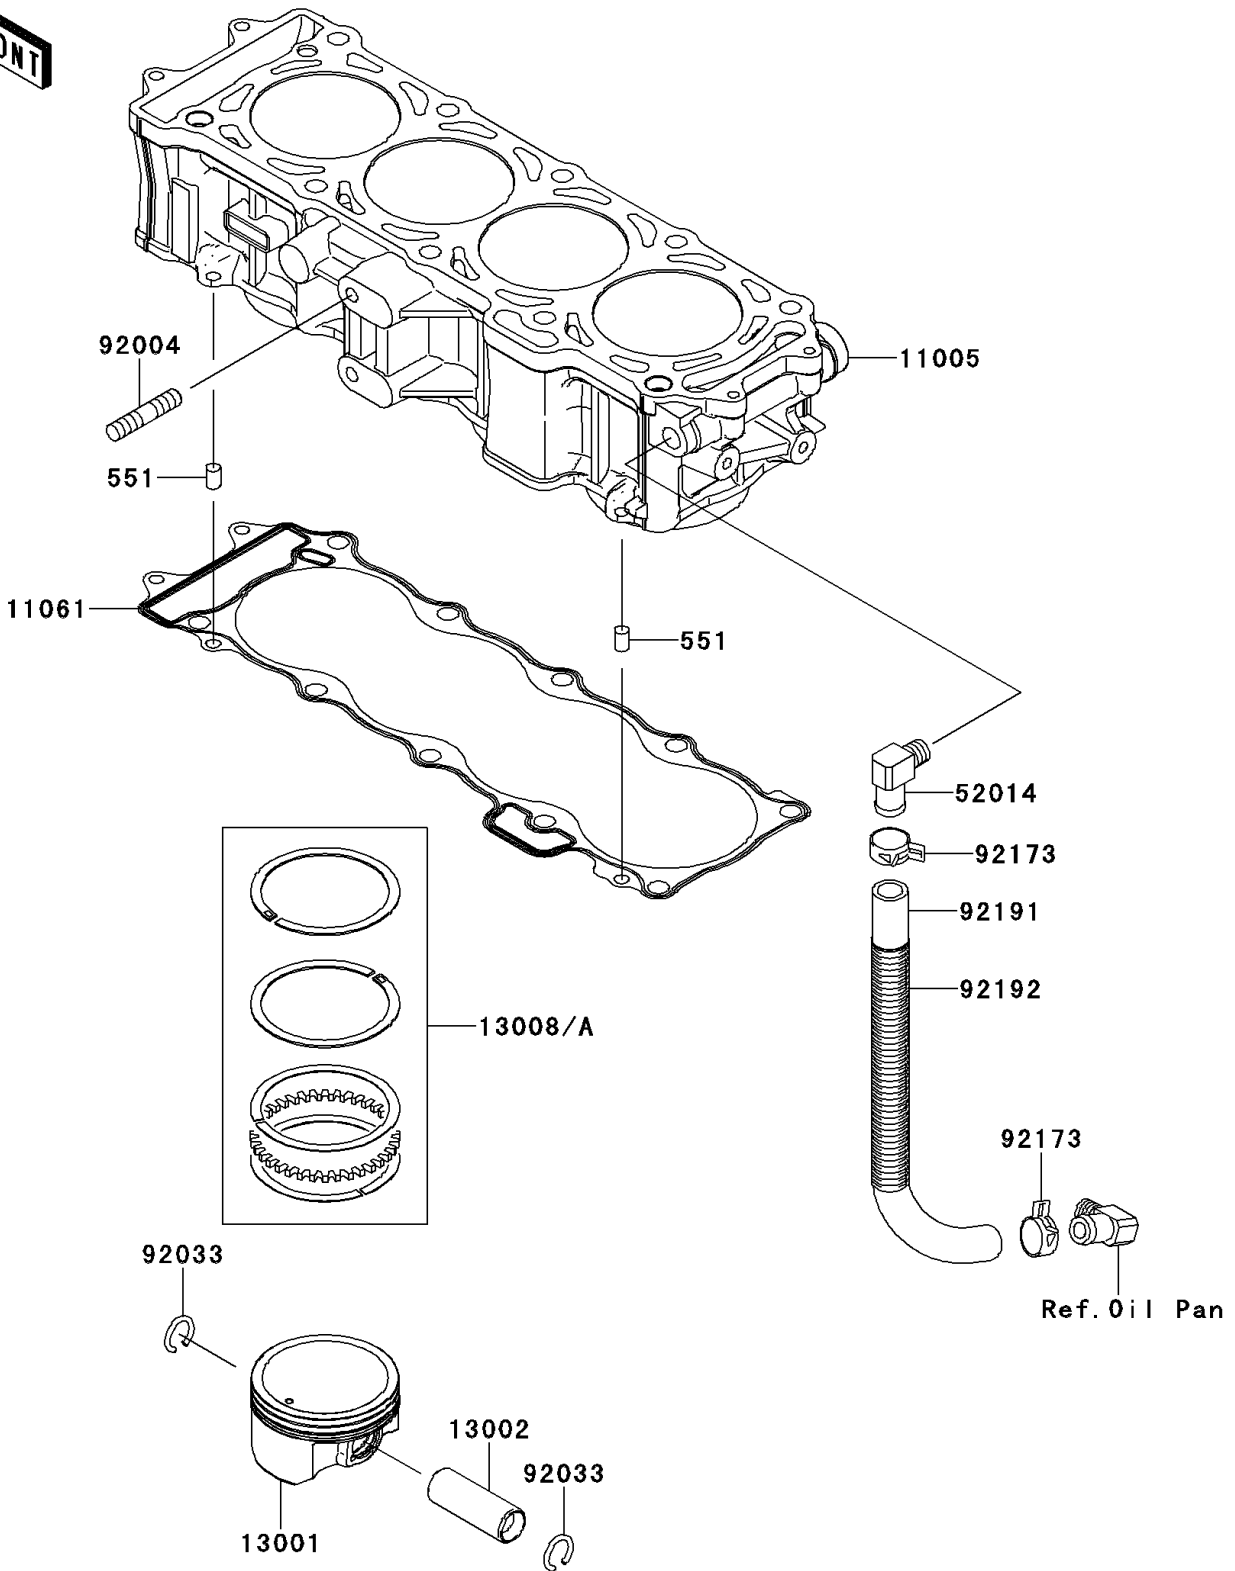

2013 JET SKI® Ultra® 300LX PARTS DIAGRAM

Cylinder/Piston(s)

E1120

2013 JET SKI® Ultra® 300LX PARTS LIST

Cylinder/Piston(s)

ITEM NAME	PART NUMBER	QUANTITY
PIN-DOWEL (Ref # 551)	551R0812	2
CYLINDER-ENGINE (Ref # 11005)	11005-3770	1
GASKET,CYLINDER BASE (Ref # 11061)	11061-3770	1
PISTON-ENGINE (Ref # 13001)	13001-3741	4
PIN-PISTON (Ref # 13002)	13002-1131	4
RING-SET-PISTON (Ref # 13008)	13008-0048	4
ELBOW (Ref # 52014)	52014-3717	1
STUD,10X32 (Ref # 92004)	92004-3759	1
RING-SNAP (Ref # 92033)	92033-1188	8
CLAMP (Ref # 92173)	92173-1039	2
TUBE,BREATHER (Ref # 92191)	92191-3983	1
TUBE,CORRUGATED,L=265 (Ref # 92192)	92192-1083	1