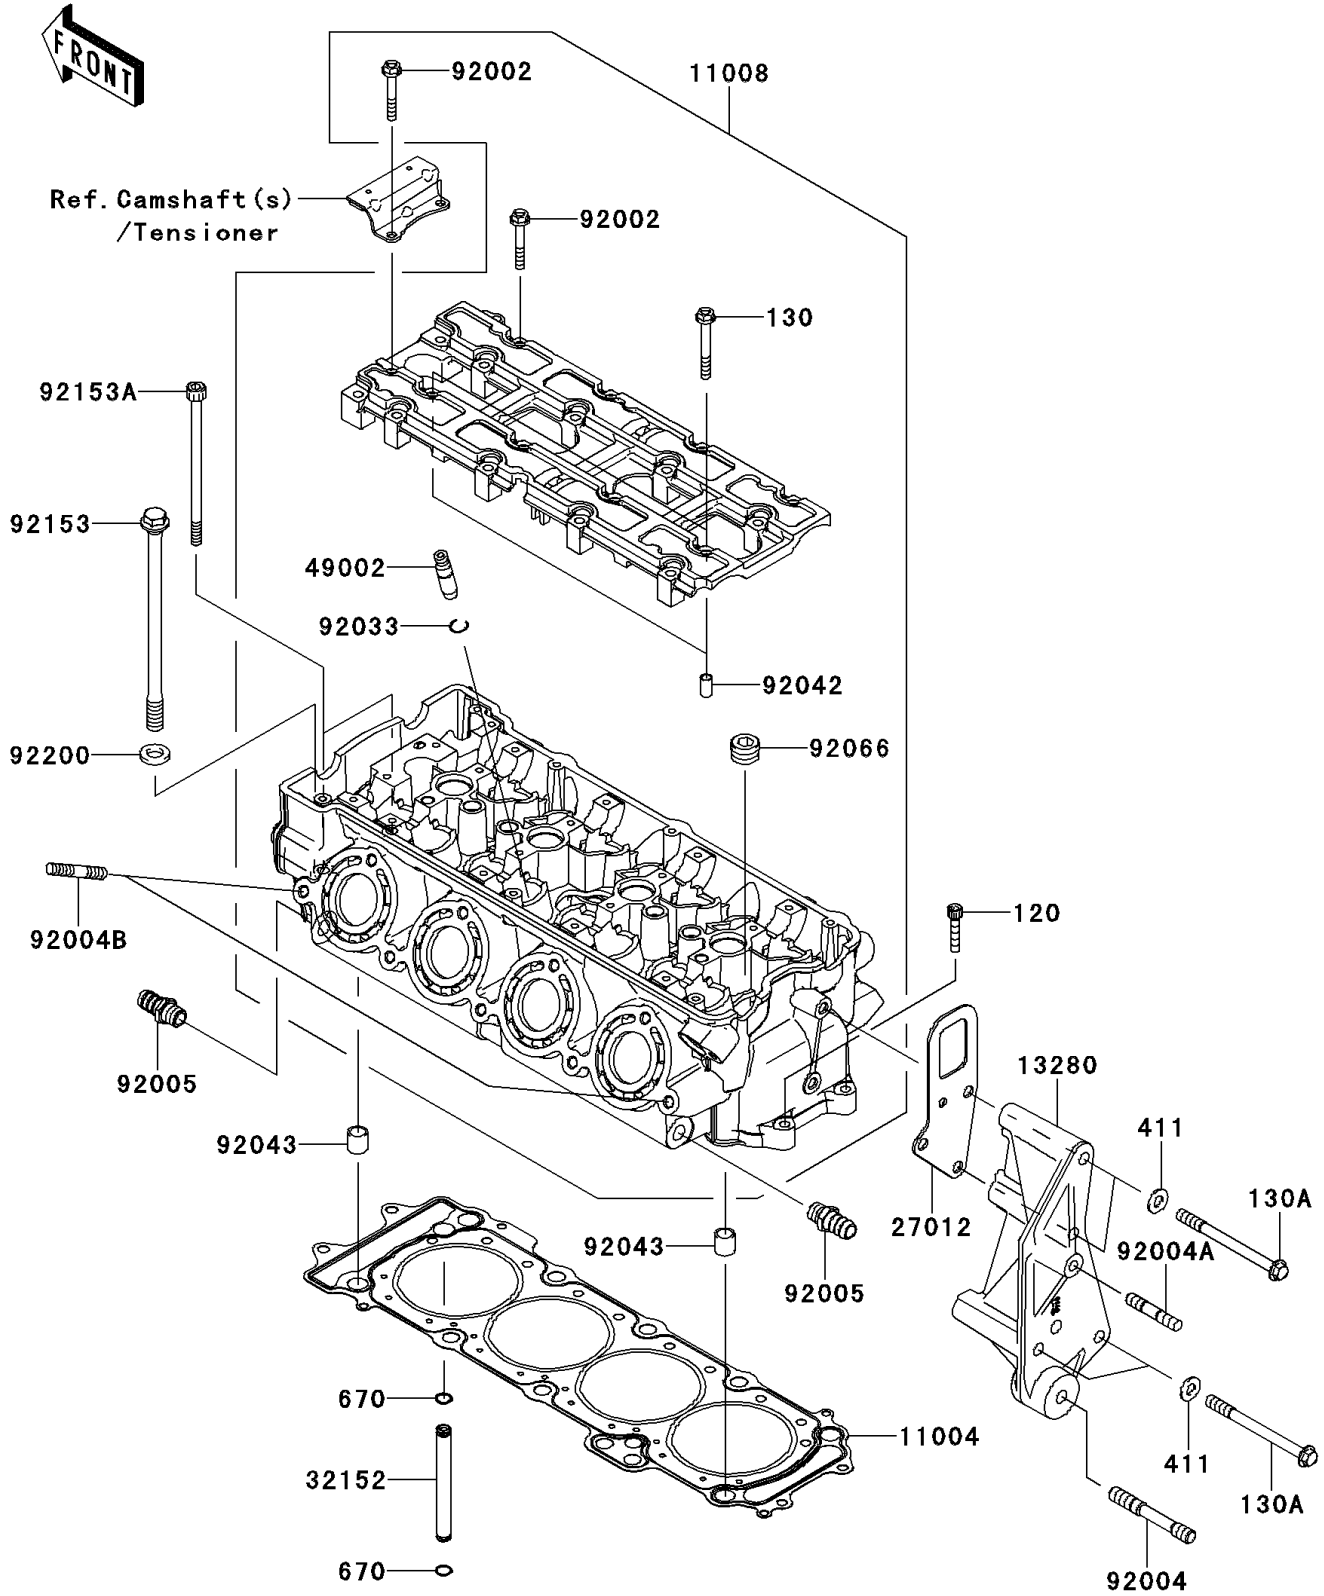

2013 JET SKI® Ultra® 300LX PARTS DIAGRAM

Cylinder Head

E1111

2013 JET SKI® Ultra® 300LX PARTS LIST

Cylinder Head

ITEM NAME	PART NUMBER	QUANTITY
BOLT-SOCKET,6X30 (Ref # 120)	120CD0630	2
BOLT-FLANGED,6X50 (Ref # 130)	130CD0650	2
BOLT-FLANGED,8X95 (Ref # 130A)	130CD0895	4
WASHER-PLAIN,8MM (Ref # 411)	411S0800	4
O RING,7MM (Ref # 670)	670D1507	2
GASKET-HEAD (Ref # 11004)	11004-3724	1
HEAD-COMP-CYLINDER (Ref # 11008)	11008-3710	1
HOLDER,BELT TENSIONER (Ref # 13280)	13280-3763	1
HOOK,ENGINE,RR (Ref # 27012)	27012-3863	1
PIPE,OIL (Ref # 32152)	32152-1544	1
GUIDE-VALVE (Ref # 49002)	49002-1140	16
BOLT,6X40 (Ref # 92002)	92002-1756	18
STUD,10X55 (Ref # 92004)	92004-0023	1
STUD,8X33 (Ref # 92004A)	92004-1253	1
STUD,8X30 (Ref # 92004B)	92004-3743	2
FITTING (Ref # 92005)	92005-3714	2
RING-SNAP (Ref # 92033)	92033-1247	16
PIN,DOWEL,6.3X8X14 (Ref # 92042)	92042-007	2
PIN,14X14 (Ref # 92043)	92043-1593	2
PLUG,PT1/2X12.5 (Ref # 92066)	92066-0002	5
BOLT,FLANGED,11X174 (Ref # 92153)	92153-3730	10
BOLT,SOCKET,7X126 (Ref # 92153A)	92153-3731	2
WASHER,11.5X20.5X3.2 (Ref # 92200)	92200-0727	10