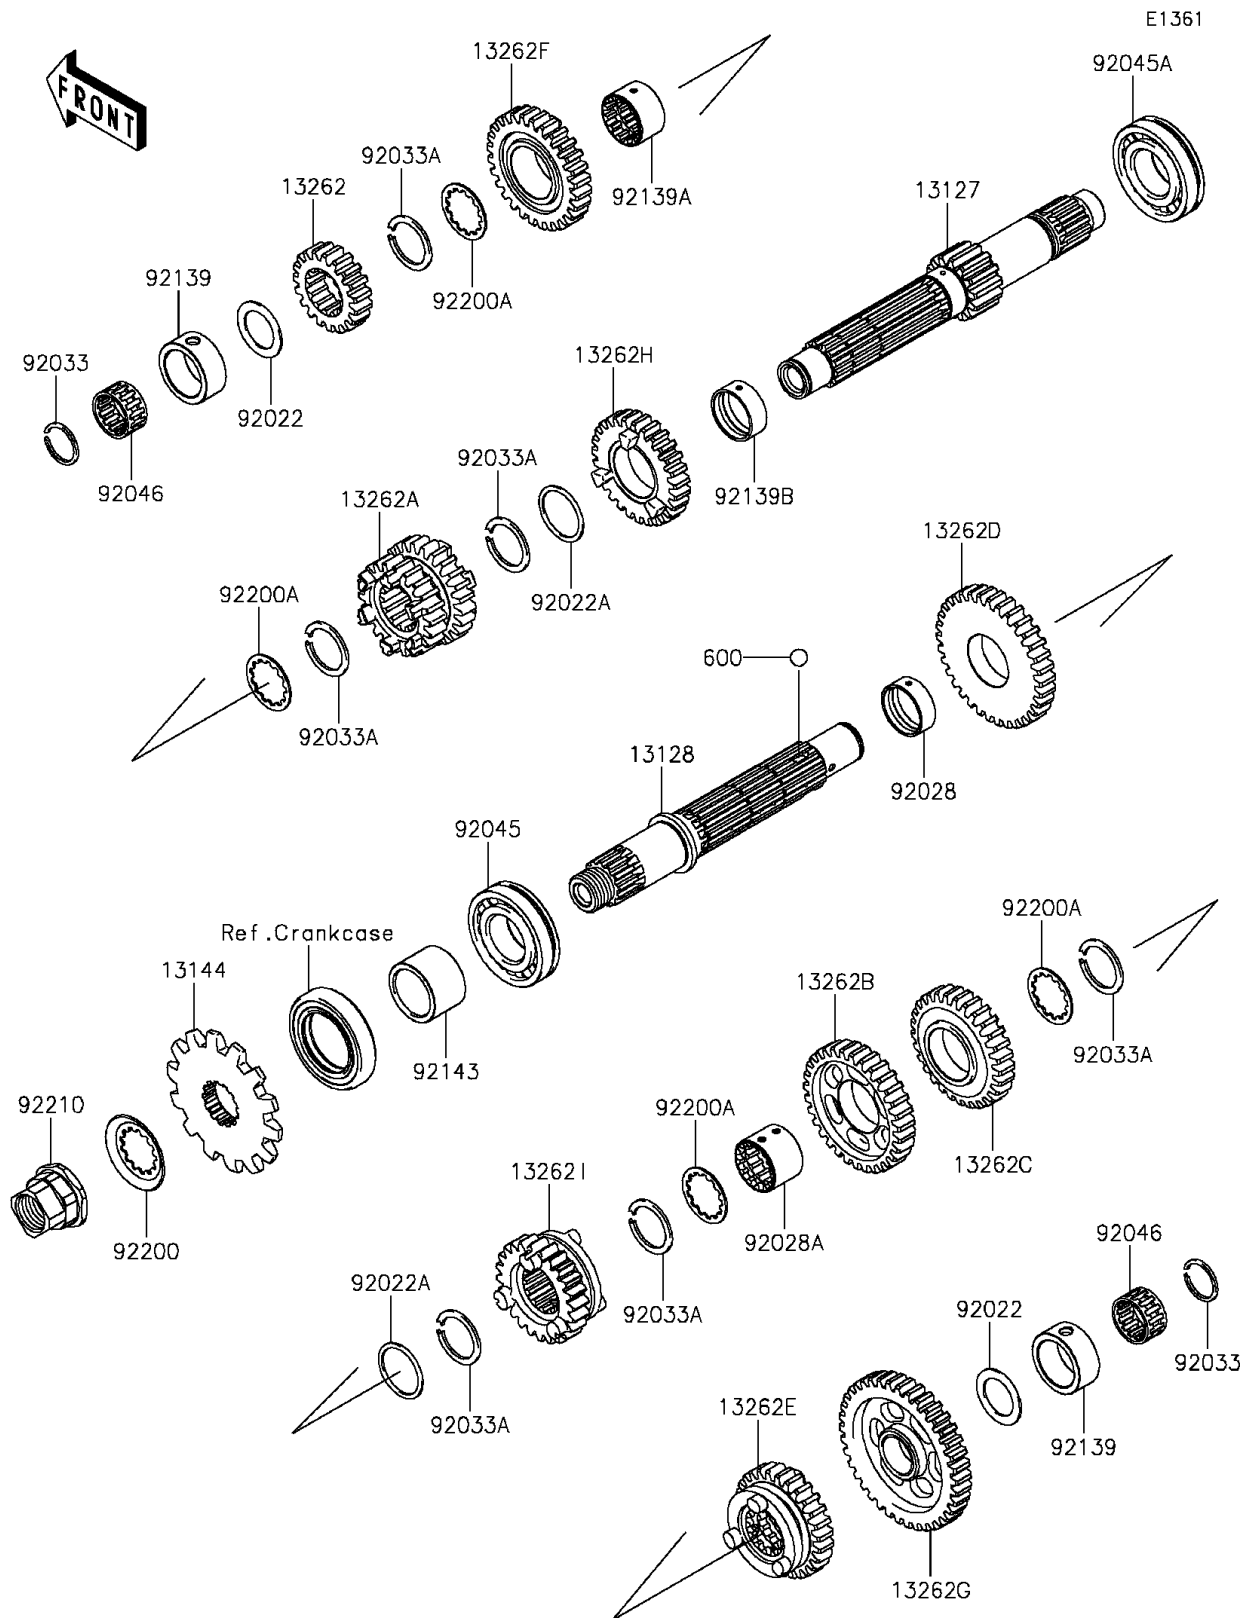

2015 Ninja® 300 ABS SE PARTS DIAGRAM

Transmission

2015 Ninja® 300 ABS SE PARTS LIST

Transmission

ITEM NAME	PART NUMBER	QUANTITY
BALL-STEEL,5/32 (Ref # 600)	600A0500	1
SHAFT-TRANSMISSION INPUT (Ref # 13127)	13127-0645	1
SHAFT-TRANSMISSION OUTPUT (Ref # 13128)	13128-0037	1
SPROCKET-OUTPUT,14T (Ref # 13144)	13144-0566	1
GEAR,INPUT 2ND,19T (Ref # 13262)	13262-0461	1
GEAR,INPUT 3RD&4TH,22T&25T (Ref # 13262A)	13262-0464	1
GEAR,OUTPUT 3RD,31T (Ref # 13262B)	13262-0466	1
GEAR,OUTPUT 4TH,29T (Ref # 13262C)	13262-0467	1
GEAR,OUTPUT 2ND,34T (Ref # 13262D)	13262-0468	1
GEAR,OUTPUT 5TH,27T (Ref # 13262E)	13262-0470	1
GEAR,INPUT TOP,28T (Ref # 13262F)	13262-0920	1
GEAR,OUTPUT LOW,38T (Ref # 13262G)	13262-0921	1
GEAR,INPUT 5TH,27T (Ref # 13262H)	13262-0922	1
GEAR,OUTPUT TOP,24T (Ref # 13262I)	13262-0923	1
WASHER,20.5X30X1,STEEL (Ref # 92022)	92022-112	1
WASHER,25.3X30X1 (Ref # 92022A)	92022-161	1
BUSHING,9.4X25X28 (Ref # 92028)	92028-1564	1
BUSHING,OUTPUT 3RD&4TH GEAR (Ref # 92028A)	92028-1858	1
RING-SNAP,20MM (Ref # 92033)	92033-015	1
RING-SNAP,24MM (Ref # 92033A)	92033-026	1
BEARING-BALL,6TM-6205NX3 (Ref # 92045)	92045-0735	1
BEARING-BALL,#6205NX3 (Ref # 92045A)	92045-1013	1
BEARING-NEEDLE,20X25X12.8 (Ref # 92046)	92046-0607	1
BUSHING,25X33X14 (Ref # 92139)	92139-0293	1
BUSHING,26X28X16.6 (Ref # 92139A)	92139-0781	1
BUSHING,25X28X10.4 (Ref # 92139B)	92139-0793	1
COLLAR,SPROCKET (Ref # 92143)	92143-1968	1
WASHER (Ref # 92200)	92200-0851	1
WASHER (Ref # 92200A)	92200-1389	1

2015 Ninja® 300 ABS SE PARTS LIST

Transmission

ITEM NAME	PART NUMBER	QUANTITY
NUT,M20 (Ref # 92210)	92210-0605	1