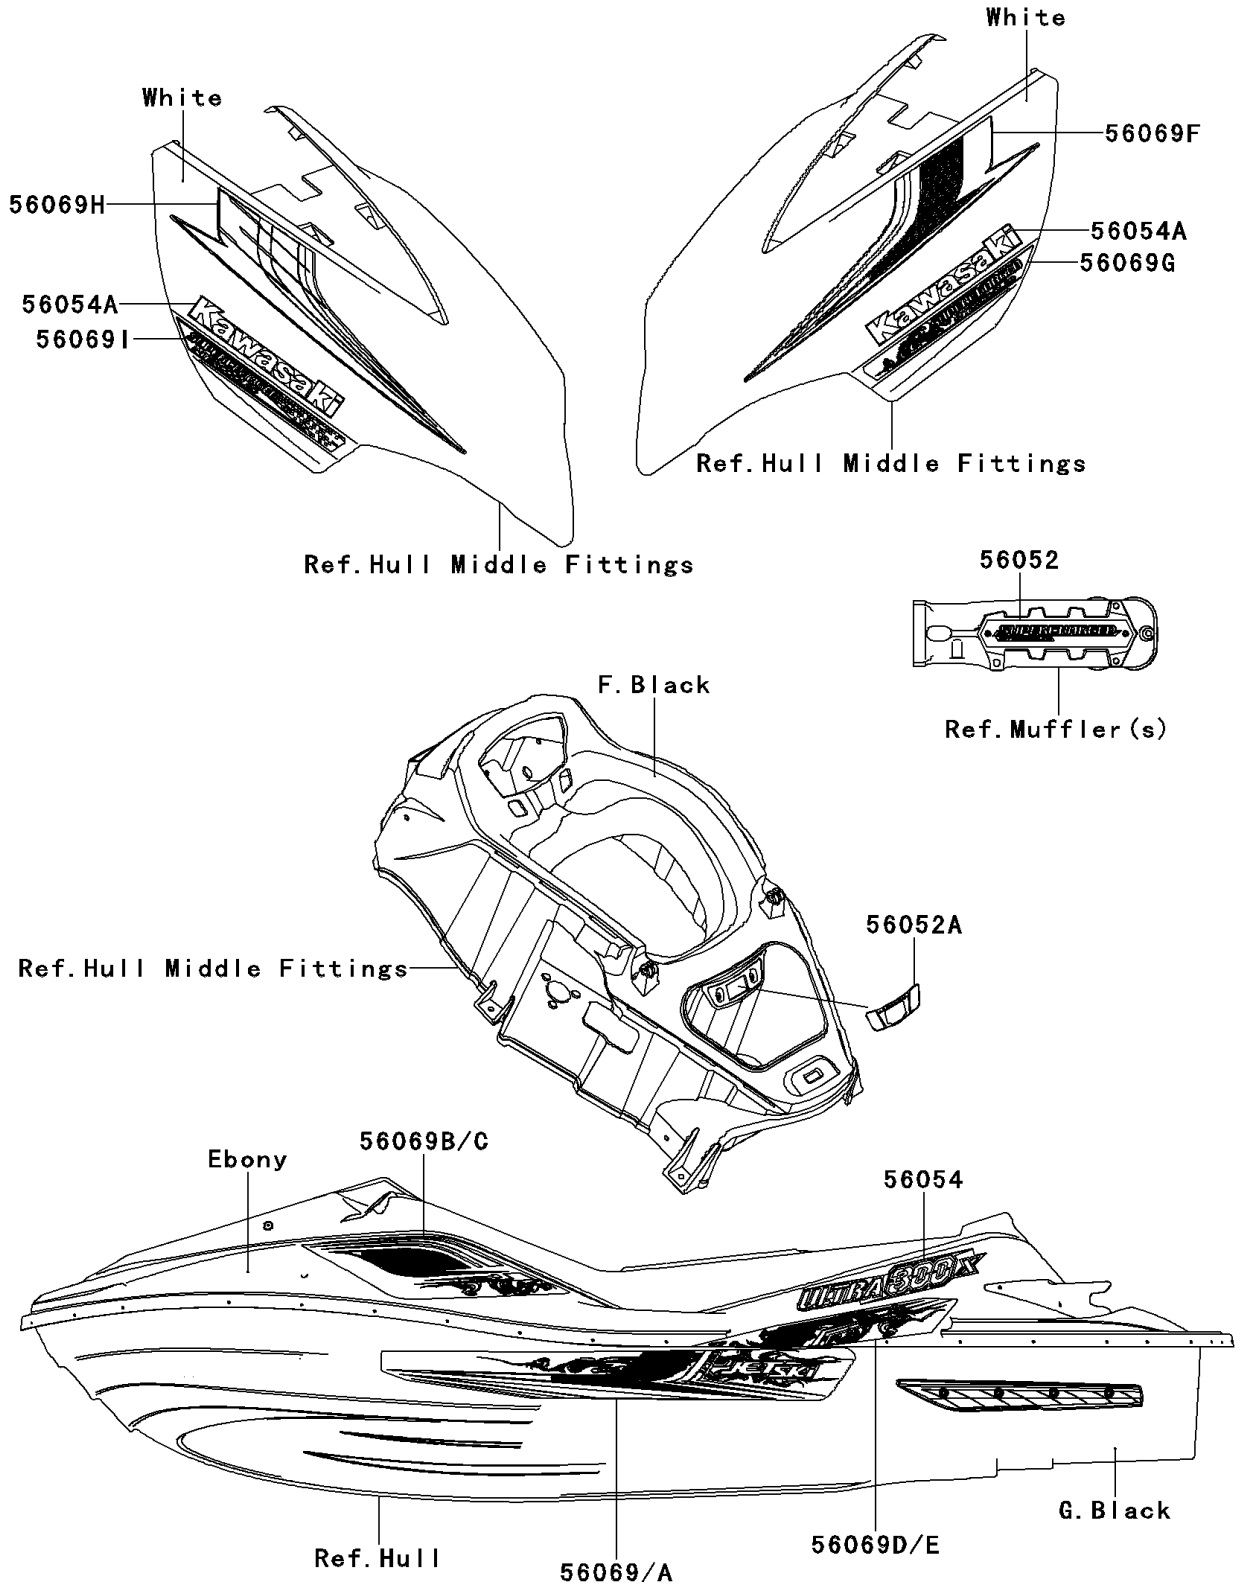

2013 JET SKI® ULTRA® 300X PARTS DIAGRAM

Decals(White)

F3880A

2013 JET SKI® ULTRA® 300X PARTS LIST

Decals(White)

ITEM NAME	PART NUMBER	QUANTITY
MARK,SUPERCHARGED (Ref # 56052)	56052-3877	1
MARK,IMMOBILIZER (Ref # 56052A)	56052-3878	1
MARK,DECK,ULTRA300X (Ref # 56054)	56054-1040	2
MARK,DECK,KAWASAKI (Ref # 56054A)	56054-3750	2
PATTERN,HULL,LH (Ref # 56069)	56069-2357	1
PATTERN,HULL,RH (Ref # 56069A)	56069-2358	1
PATTERN,DECK,FR,LH (Ref # 56069B)	56069-2359	1
PATTERN,DECK,FR,RH (Ref # 56069C)	56069-2360	1
PATTERN,DECK,RR,LH (Ref # 56069D)	56069-2361	1
PATTERN,DECK,RR,RH (Ref # 56069E)	56069-2362	1
PATTERN,HATCH COVER,UPP,LH (Ref # 56069F)	56069-2363	1
PATTERN,HATCH COVER,LWR,LH (Ref # 56069G)	56069-2364	1
PATTERN,HATCH COVER,UPP,RH (Ref # 56069H)	56069-2365	1
PATTERN,HATCH COVER,LWR,RH (Ref # 56069I)	56069-2366	1