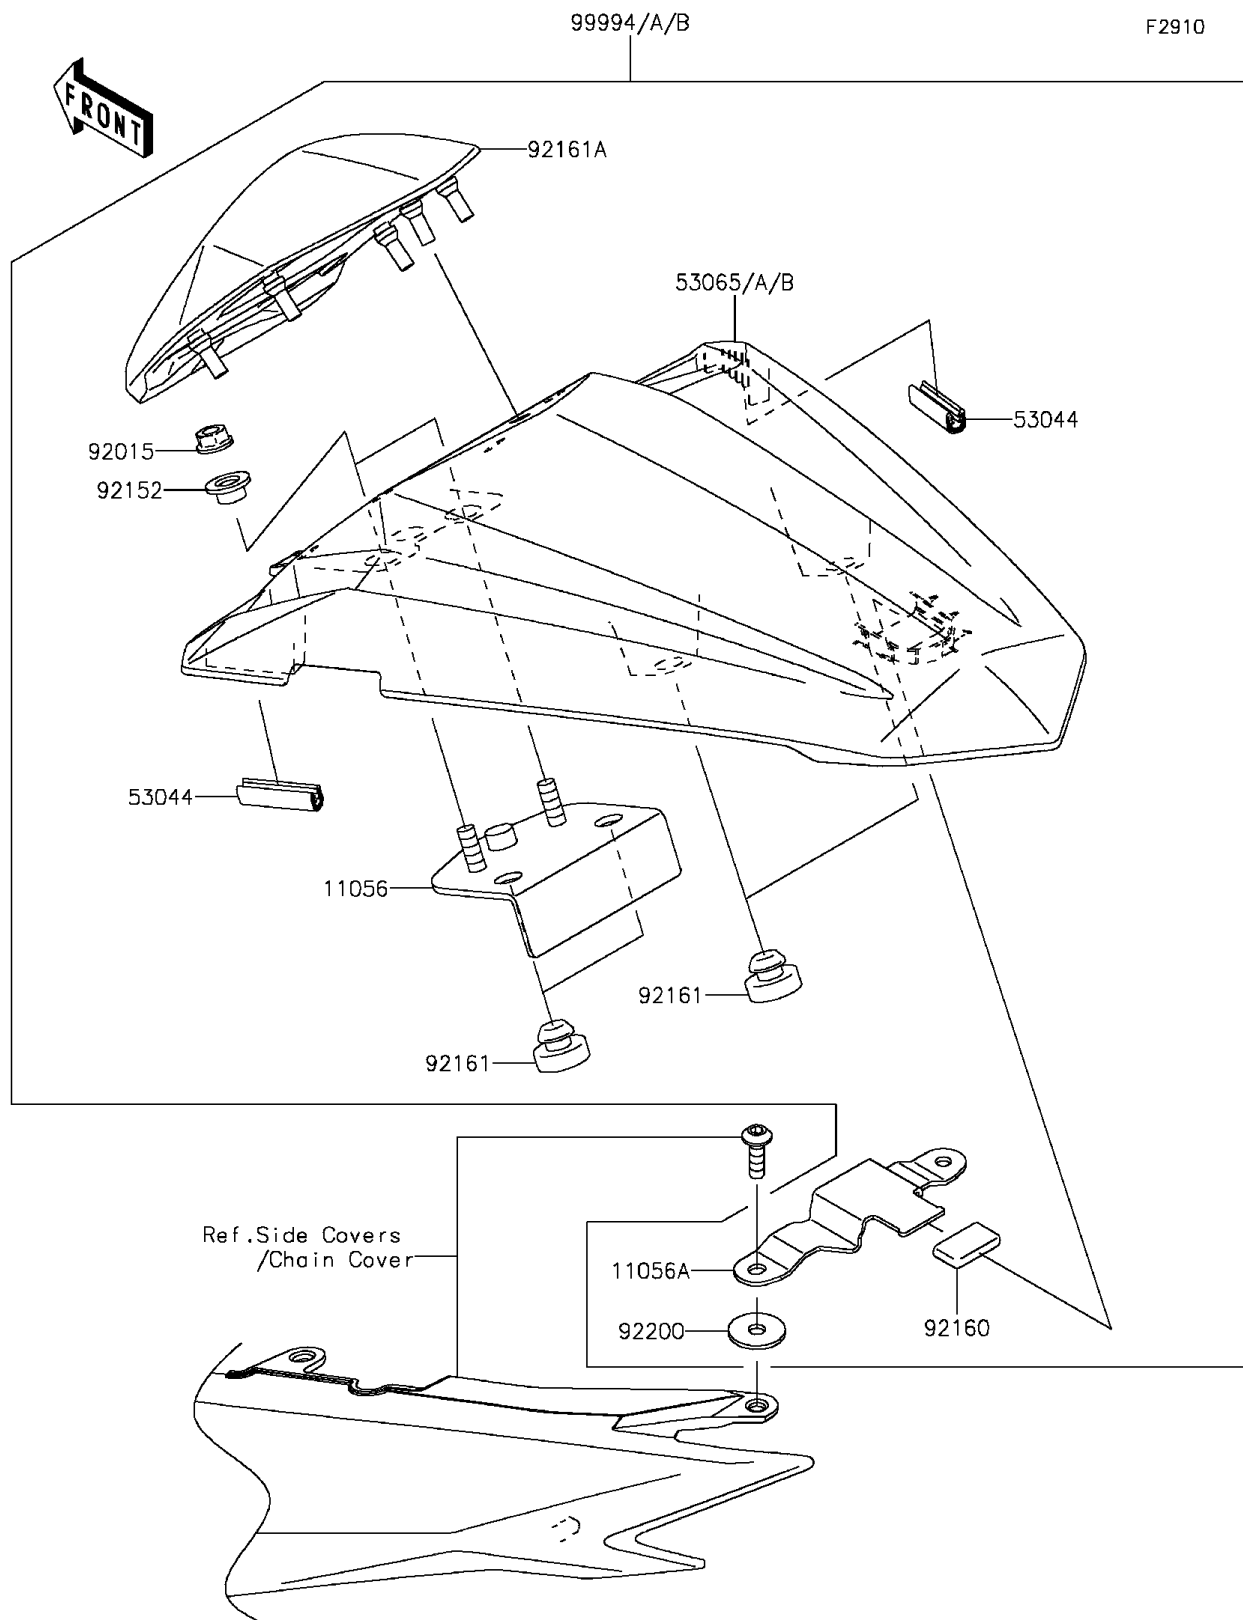

2015 Ninja® 300 SE PARTS DIAGRAM

Accessory(Single Seat Cover)

2015 Ninja® 300 SE PARTS LIST

Accessory(Single Seat Cover)

ITEM NAME	PART NUMBER	QUANTITY
BRACKET (Ref # 11056)	11056-1823	1
BRACKET (Ref # 11056A)	11056-2403	1
TRIM,L=30 (Ref # 53044)	53044-0001	1
COVER SEAT,EBONY (Ref # 53065)	53065-0064-H8	1
NUT,FLANGED,6MM (Ref # 92015)	92015-1367	1
COLLAR,6.8X10(16)X6.6 (Ref # 92152)	92152-0842	1
DAMPER (Ref # 92160)	92160-1190	1
DAMPER (Ref # 92161)	92161-0046	1
DAMPER,CUSHION (Ref # 92161A)	92161-1460	1
WASHER,6X20X1.6 (Ref # 92200)	92200-0212	1
KIT,SINGLE SEAT,EBONY (Ref # 99994)	99994-0354-H8	1