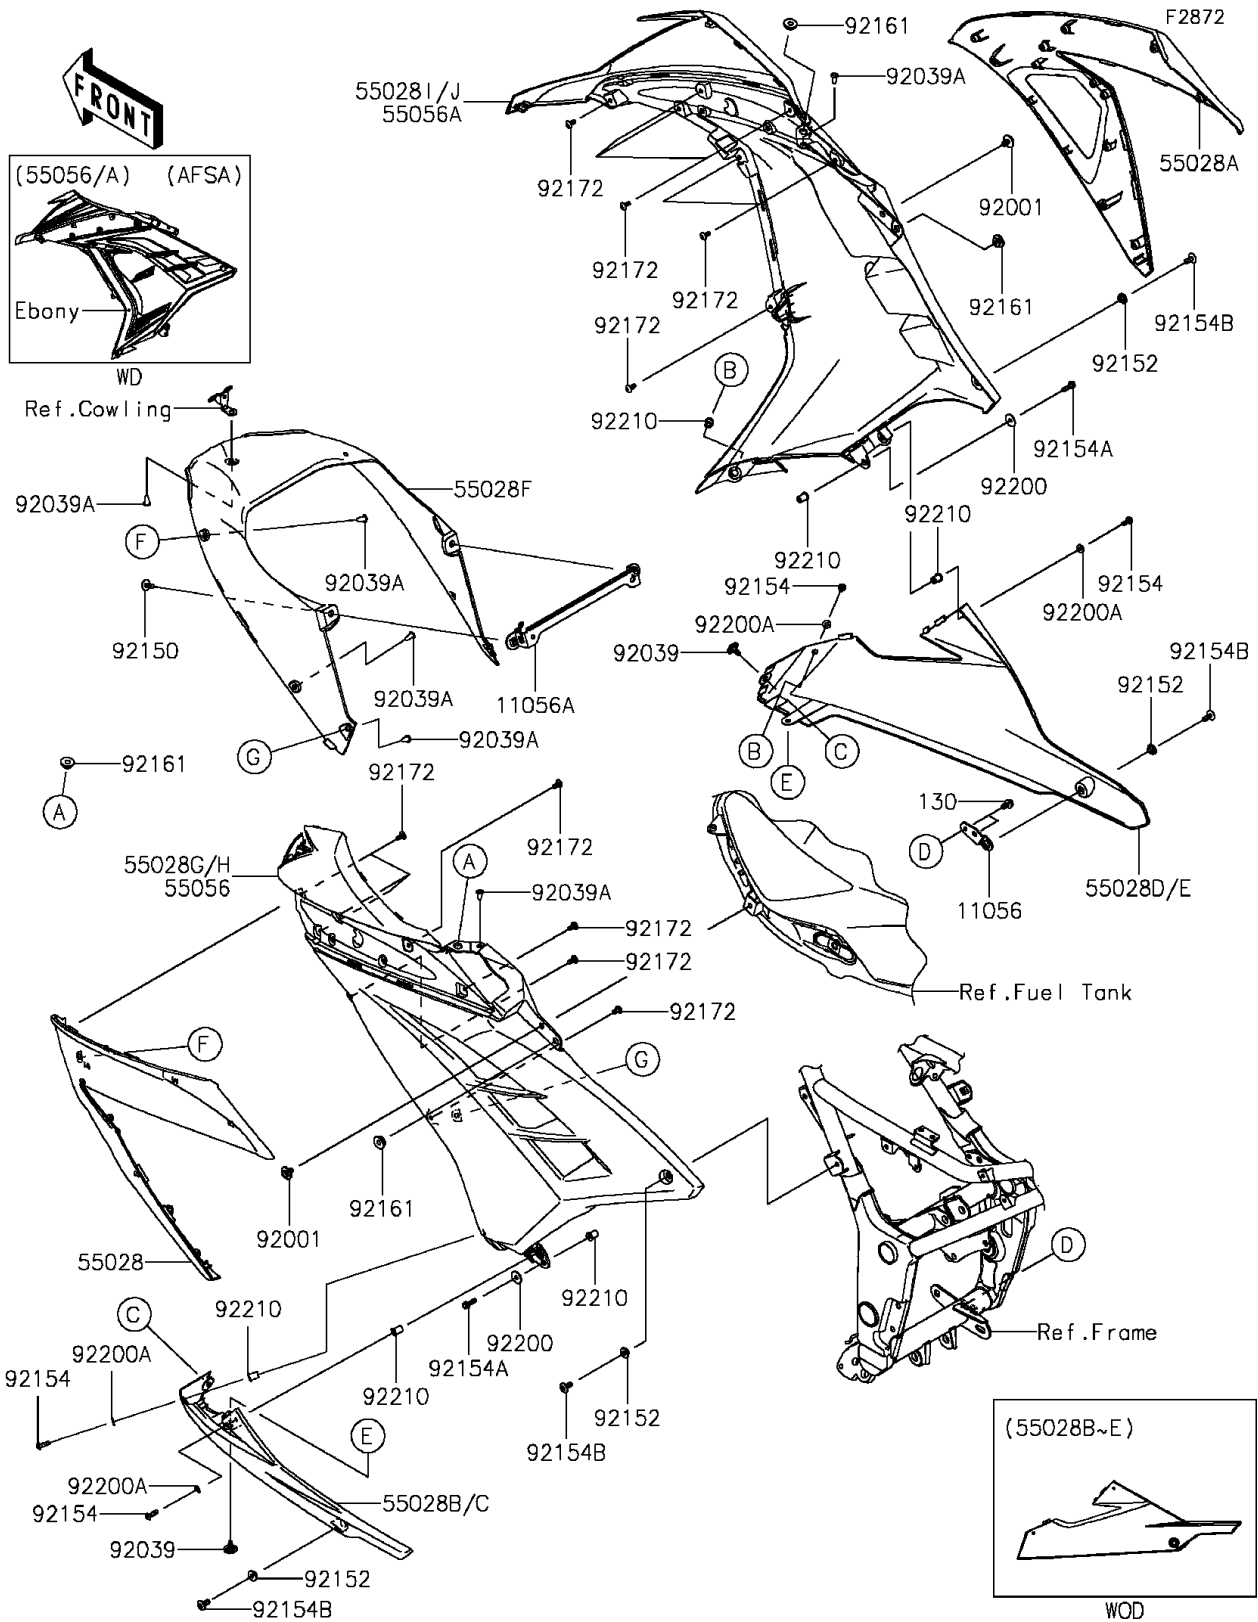

2015 Ninja® 300 SE PARTS DIAGRAM

Cowling Lower

2015 Ninja® 300 SE PARTS LIST

Cowling Lowers

ITEM NAME	PART NUMBER	QUANTITY
BRACKET,LWR COWL.,RH (Ref # 11056)	11056-1641	1
BRACKET,RADIATOR (Ref # 11056A)	11056-1909	1
COWLING,SIDE,LH (Ref # 55028)	55028-0418	1
COWLING,SIDE,RH (Ref # 55028A)	55028-0419	1
COWLING,LWR,LH,M.M.GRAY (Ref # 55028C)	55028-0420-25X	1
COWLING,LWR,RH,M.M.GRAY (Ref # 55028E)	55028-0421-25X	1
COWLING,FR,INNER (Ref # 55028F)	55028-0422	1
COWLING,CNT,LH,EBONY (Ref # 55056)	55056-5194-H8	1
COWLING,CNT,RH,EBONY (Ref # 55056A)	55056-5196-H8	1
BOLT-FLANGED,6X14 (Ref # 130)	130BA0614	1
BOLT,6X12 (Ref # 92001)	92001-1771	1
RIVET,HOLE 8MM (Ref # 92039)	92039-0014	1
RIVET (Ref # 92039A)	92039-0709	1
BOLT,6X16 (Ref # 92150)	92150-1198	1
COLLAR (Ref # 92152)	92152-0445	1
BOLT,SOCKET,5X16 (Ref # 92154)	92154-0182	1
BOLT,FLANGED,5X18 (Ref # 92154A)	92154-0785	1
BOLT,SOCKET,6X14 (Ref # 92154B)	92154-0932	1
DAMPER (Ref # 92161)	92161-1531	1
SCREW,5X12 (Ref # 92172)	92172-0821	1
WASHER,5.5X20X1.2 (Ref # 92200)	92200-0284	1
WASHER,5.2X12X1.0 (Ref # 92200A)	92200-0784	1
NUT,WELL,5MM (Ref # 92210)	92210-0498	1